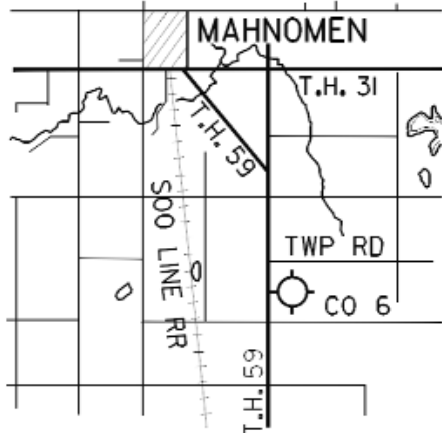

FIELD ELEV. 1244'

(3N8)

MAHNOMEN

VICINITY MAP

SEC. CH: TWIN CITIES (N)
 LAT: 47° 15.6'
 LONG: 95° 55.7'
 COMM: CTAF: 122.9
 MPLS CTR: 134.75
 TPA: 1800' (556')

N VARIATION

5° E

T.H. 59

3400' X 75'

PAPI

35

MAHNOMEN COUNTY AIRPORT

MAHNOMEN