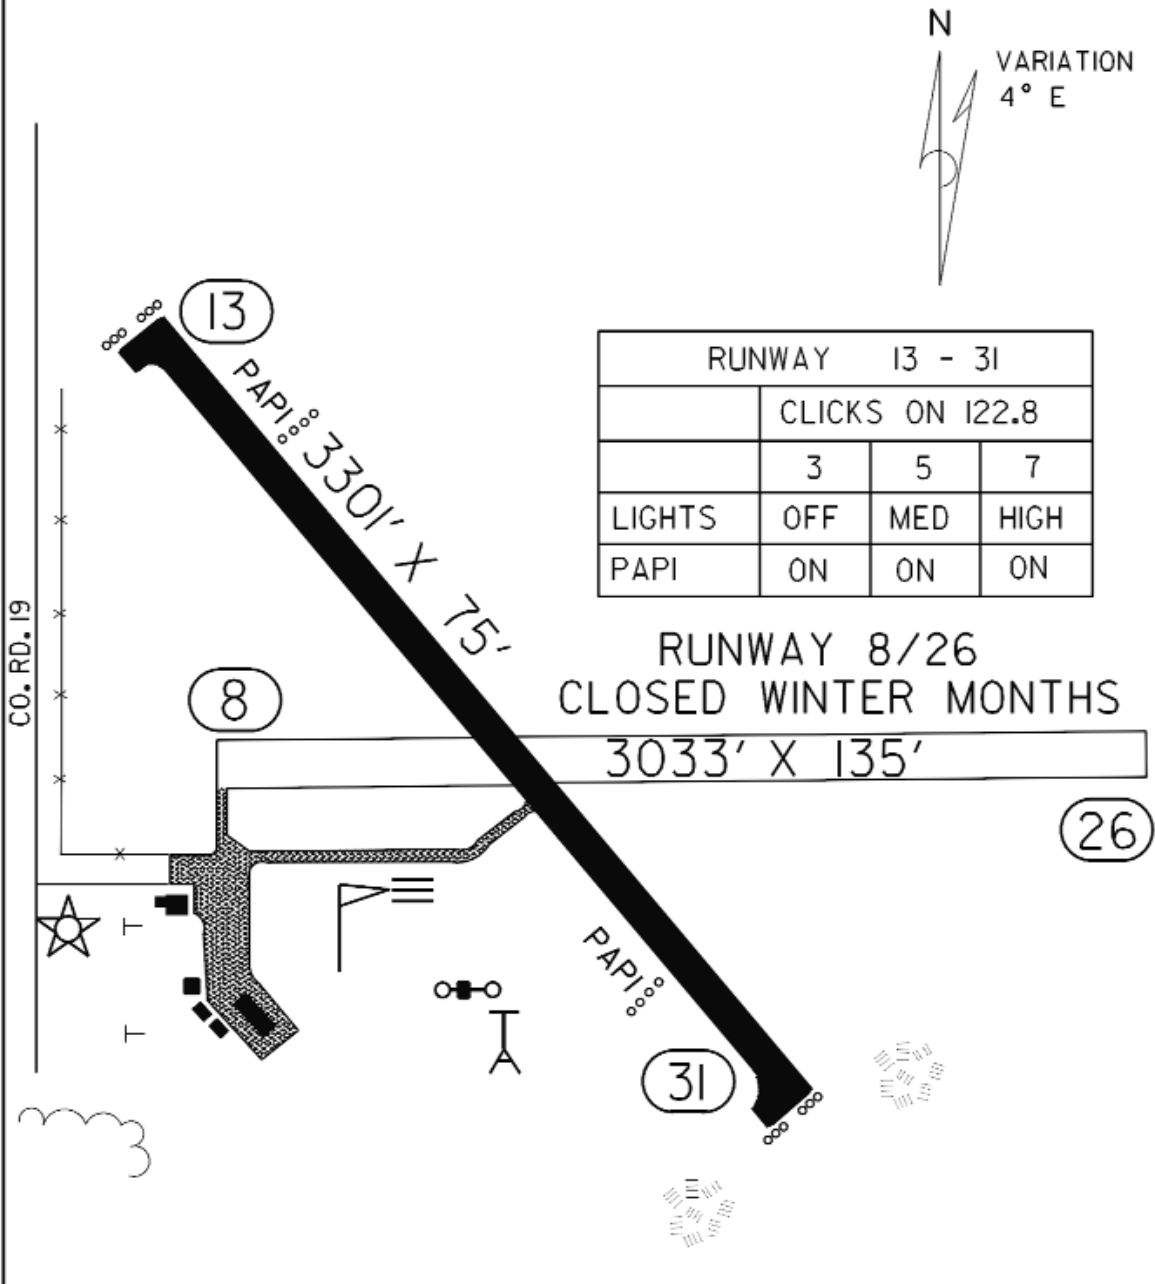

Comments: Runway 8/26 closed Winter months

FIELD ELEV. 1082'

(DXX)

MADISON

VICINITY MAP

SEC. CH: TWIN CITIES (S)
 LAT: 44° 59.2'
 LONG: 96° 10.7'
 COMM: CTAF: 122.8(L)
 AWOS: 34I NDB
 RCO FSS: 122.3
 MPLS CTR: 128.5
 TPA: 1880' (798')
 APPROACH: GPS & NDB