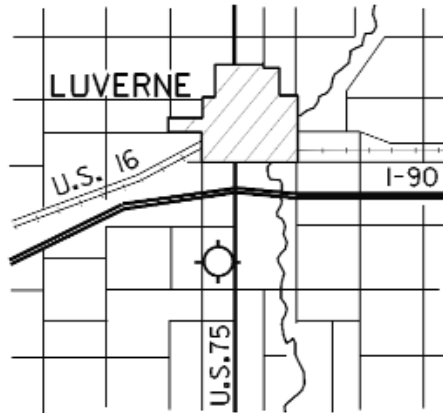

FIELD ELEV. 1435'

(LYV)

LUVERNE

VICINITY MAP

N

SEC. CH: OMAHA NORTH

LAT: 43° 37.01'

LONG: 96° 13.06'

COMM: CTAF: 122.7

AWOS: 119.825 VHF

SIoux FALLS APP: 125.8

TPA: 2230' (795')

APPROACH: RNAV

N

VARIATION
5° E

RUNWAY 18 - 36			
CLICKS ON 122.7			
	3	5	7
LIGHTS	OFF	MED	HIGH
PAPI	OFF	ON	ON
REIL	OFF	OFF	ON

DAYTIME LOW IS LOCKED OUT
TO GET "LOW" CLICK "7" FIRST
THEN "3"

LUVERNE MUNICIPAL AIRPORT
(QUENTIN AANENSON FIELD)

LUVERNE