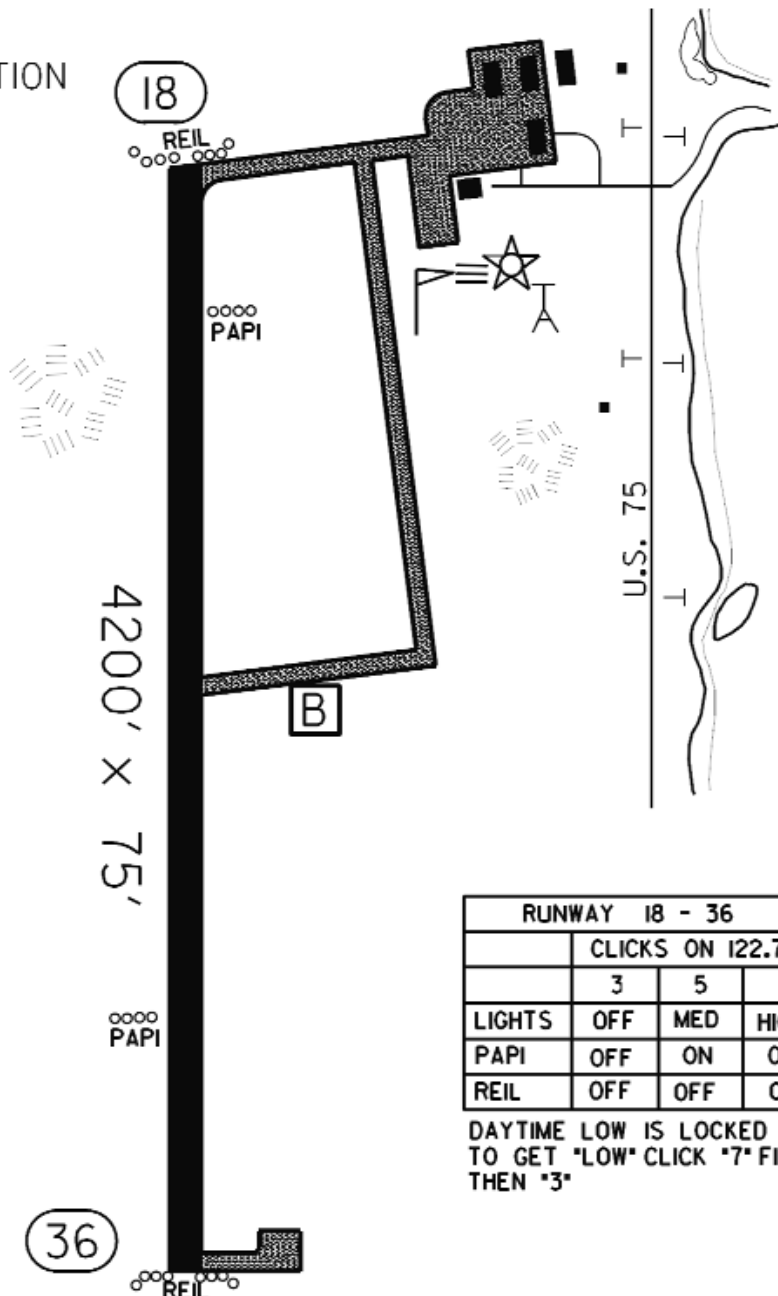

FIELD ELEV. 1435'

(LYV)

LUVERNE

VICINITY MAP

N

SEC. CH: OMAHA NORTH

LAT: 43° 37.01'

LONG: 96° 13.06'

COMM: CTAF: 122.7

AWOS: 119.825 VHF

SIoux FALLS APP: 125.8

TPA: 2230' (795')

APPROACH: RNAV

N

VARIATION
5° E

RUNWAY 18 - 36			
CLICKS ON 122.7			
	3	5	7
LIGHTS	OFF	MED	HIGH
PAPI	OFF	ON	ON
REIL	OFF	OFF	ON