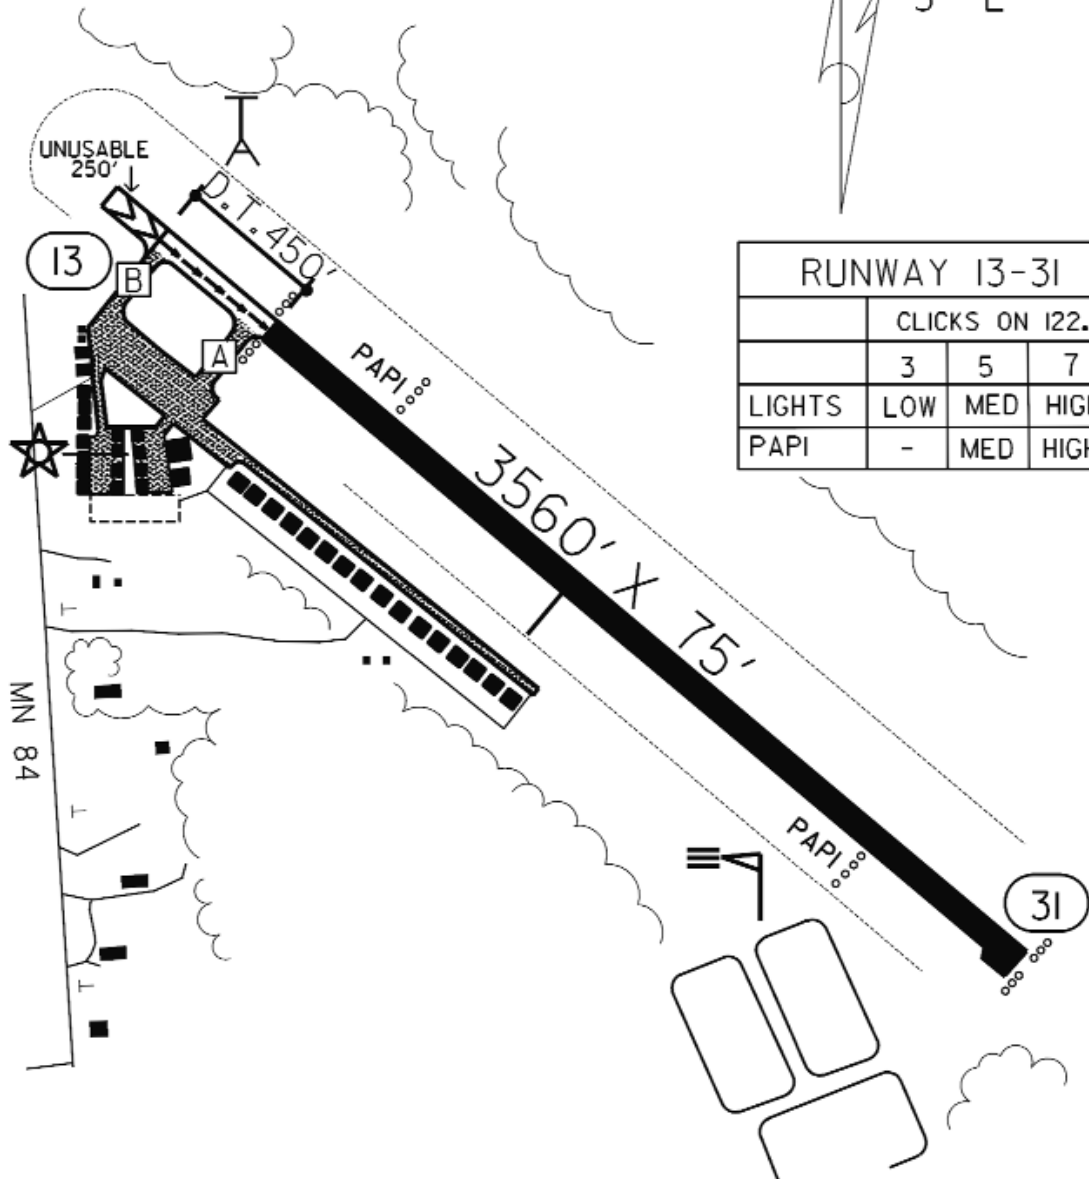

FIELD ELEV. 1334'

(XVG)

LONGVILLE

VICINITY MAP

SEC. CH: TWIN CITIES (N)
 LAT: 46° 59.4'
 LONG: 94° 12.2'
 COMM: CTAF: 122.9 (L)
 AWOS: 118.275 VHF
 MPLS CTR: 118.05
 NDB: (XVG) 392
 TPA: 2134' (800')
 APPROACH: NDB, RNAV,
 GPS

N VARIATION
 3° E

RUNWAY 13-31			
	CLICKS ON 122.9		
	3	5	7
LIGHTS	LOW	MED	HIGH
PAPI	-	MED	HIGH

LONGVILLE MUNICIPAL AIRPORT

LONGVILLE