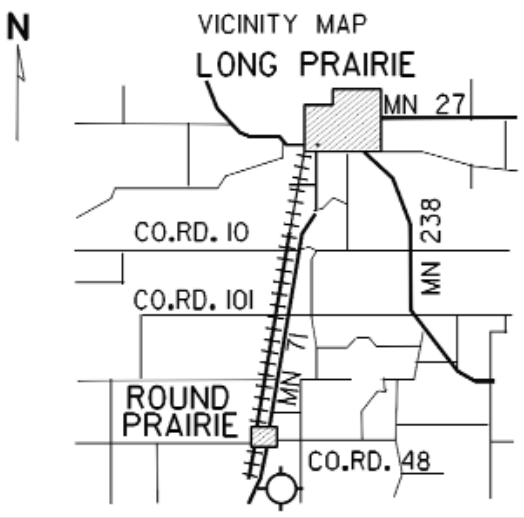

Long Prairie - 14Y

- Airport Manager:** Chad Kuehne - 320-732-2167 - info@longprairie.govoffice.com
- Contact Person:** Chad Kuehne - 320-732-2167 - info@longprairie.govoffice.com
- AWOS/ASOS:** 320-732-3508 - VHF 118.65
- MnWAS Loc/Hrs:** Arrival/Departure Building - 24 hours
- Attended:** Unattended
- Fuel:** 100LL - call 320-732-3827 or 320-766-4717
- After Hrs Service:** 320-732-3827
- FBO(s):** Popple Creek Air - 973-953-5462 - 122.9 - dgfinchjr@yahoo.com
- Businesses:** Janson Flying Service, Inc. - 218-631-9049 - 122.8
- Ground Transport:** Courtesy car available 24 hours
- Food Service:** Pop
- Dining:** Subway - 5 miles
Griff's Pizza - 5 miles
Gene O's - 5 miles
Pier 71 - 5 miles
Dairy Queen - 5 miles
Hardee's - 5 miles
- Lodging:** Budget Host - 320-732-6118 - 5 miles
Super 8 Motel - 5 miles
- Airport Events:** None reported
- Underwing Camp:** Yes
- Campgrounds:** Lake Osakis Campgrounds
Big Birch Campgrounds
Sauk Centre Campgrounds
R & L Campgrounds - 6 miles
Big Sauk Resort
- Local Attractions:** Long Prairie Golf Course - Holes: 18
Sauk Centre Golf Course - Holes: 9 & 18
Eagle Bend Golf Course - Holes: 9
Good swimming lake & park in Long Prairie
Museums (Todd County & Christie House)
Veteran's Memorial Wall
- Comments:** People welcome to fly in to camp. Bathroom facility in pilots' lounge. Grill & picnic table.

FIELD ELEV. 1333'

(14Y)

LONG PRAIRIE

SEC. CH: TWIN CITIES (S)
 LAT: 45°53.9'
 LONG: 94°52.4'
 COMM: CTAF: 122.9 (L)
 AWOS: 118.65 VHF
 MPLS CTR: 126.1
 TPA: 2130' (797')
 APPROACH: RNAV, GPS

LONG PRAIRIE MUNICIPAL AIRPORT (TODD FIELD) LONG PRAIRIE