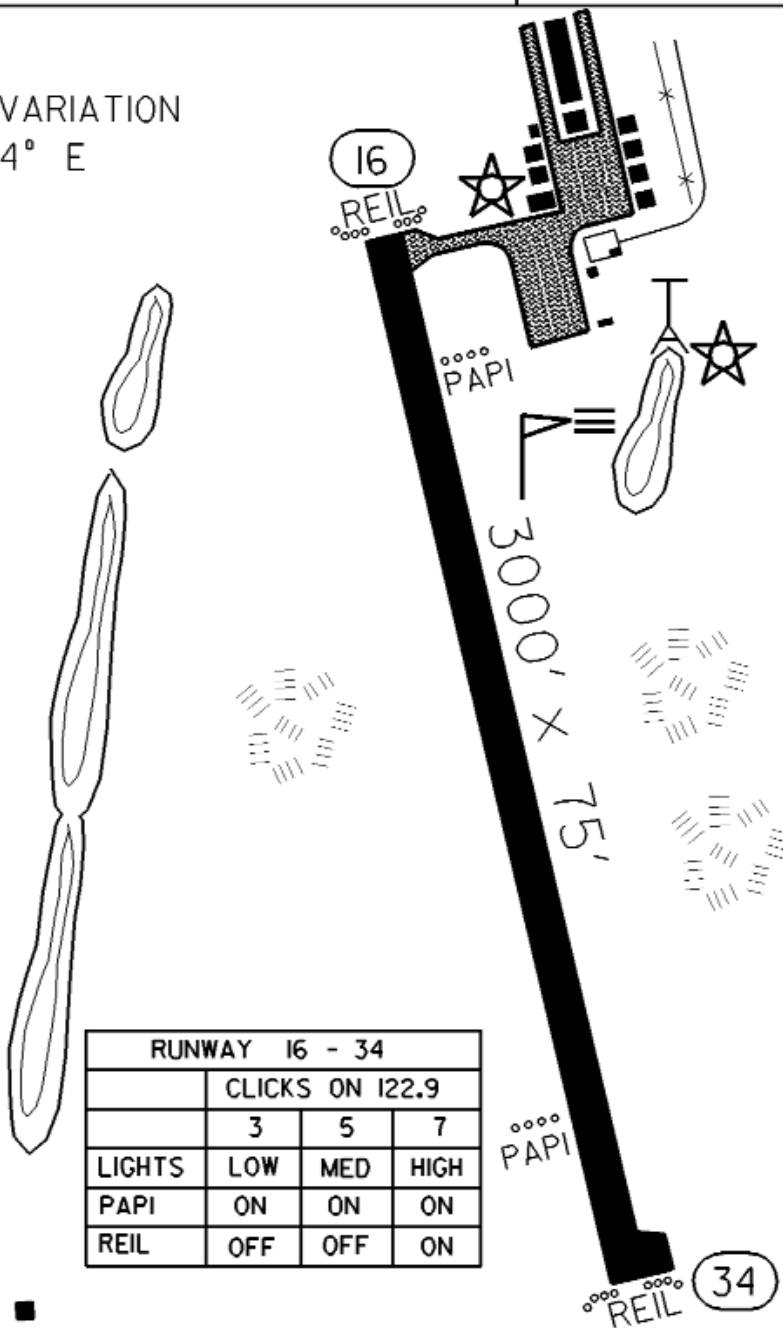

## Long Prairie - 14Y

---

- Airport Manager:** Chad Kuehne - 320-732-2167 - [info@longprairie.govoffice.com](mailto:info@longprairie.govoffice.com)
- Contact Person:** Chad Kuehne - 320-732-2167 - [info@longprairie.govoffice.com](mailto:info@longprairie.govoffice.com)
- Chamber of Com:** 320-732-2514 - [www.longprairie.org](http://www.longprairie.org)
- Aero Cht Coord:** 9-F
- AWOS/ASOS:** 320-732-3508 - VHF 118.65
- MnWAS Loc/Hrs:** Arrival/Departure Building - 24 hours
- Attended:** All/All/All
- Fuel:** 100LL
- Self Service Fuel:** No
- After Hrs Service:** 320-732-3827
- FBO(s):** Popple Creek Air - 973-953-5462 - 122.9 - [dgfinchjr@yahoo.com](mailto:dgfinchjr@yahoo.com)
- Ground Transport:** Courtesy car available 24 hours
- Food Service:** Pop
- Dining:** Subway - 5 miles  
Griff's Pizza - 5 miles  
Gene O's - 5 miles  
Pier 71 - 5 miles  
Dairy Queen - 5 miles  
Hardee's - 5 miles
- Lodging:** Budget Host - 320-732-6118 - 5 miles  
Super 8 Motel - 5 miles
- Airport Events:** None reported
- Underwing Camp:** Yes
- Campgrounds:** Lake Osakis Campgrounds  
Big Birch Campgrounds  
Sauk Centre Campgrounds  
R & L Campgrounds - 6 miles  
Big Sauk Resort
- Golf Courses:** Long Prairie - Holes: 18  
Sauk Centre - Holes: 9 & 18  
Eagle Bend - Holes: 9
- Local Attractions:** Good swimming lake & park in Long Prairie  
Museums (Todd County & Christie House)  
Veteran's Memorial Wall
- Comments:** People welcome to fly in to camp. Bathroom facility in pilot's lounge. Grill & picnic table. Fuel available 24 hours.

FIELD ELEV. 1333'

(14Y)

LONG PRAIRIE

SEC. CH: TWIN CITIES (S)  
 LAT: 45°53.9'   
 LONG: 94°52.4'  
 COMM: CTAF: 122.9 (L)  
 AWOS: 118.65 VHF  
 MPLS CTR: 126.1  
 RNAV: (AXN 112.8) R096 DI5.5  
 TPA: 2130' (797')  
 APPROACH: RNAV, GPS

RUNWAY 16 - 34			
	CLICKS ON 122.9		
	3	5	7
LIGHTS	LOW	MED	HIGH
PAPI	ON	ON	ON
REIL	OFF	OFF	ON

LONG PRAIRIE MUNICIPAL AIRPORT  
(TODD FIELD)

LONG PRAIRIE