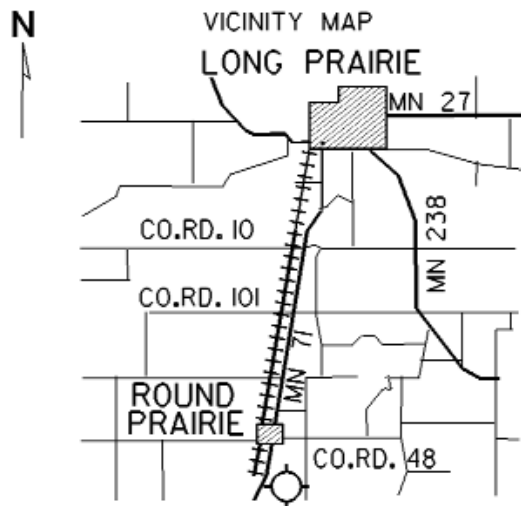

## Long Prairie - 14Y

---

- Airport Manager:** Chad Kuehne - 320-732-2167 - [info@longprairie.govoffice.com](mailto:info@longprairie.govoffice.com)
- Contact Person:** Chad Kuehne - 320-732-2167 - [info@longprairie.govoffice.com](mailto:info@longprairie.govoffice.com)
- Chamber of Com:** 320-732-2514 - [www.longprairie.org](http://www.longprairie.org)
- Aero Cht Coord:** 9-F
- AWOS/ASOS:** 320-732-3508 - VHF 118.65
- MnWAS Loc/Hrs:** Arrival/Departure Building - 24 hours
- Attended:** All/All/All
- Fuel:** 100LL
- Self Service Fuel:** No
- After Hrs Service:** 320-732-3827
- FBO(s):** Popple Creek Air - 973-953-5462 - 122.9 - [dgfinchjr@yahoo.com](mailto:dgfinchjr@yahoo.com)
- Ground Transport:** Courtesy car available 24 hours
- Food Service:** Pop
- Dining:** Subway - 5 miles  
Griff's Pizza - 5 miles  
Gene O's - 5 miles  
Pier 71 - 5 miles  
Dairy Queen - 5 miles  
Hardee's - 5 miles
- Lodging:** Budget Host - 320-732-6118 - 5 miles  
Super 8 Motel - 5 miles
- Airport Events:** None reported
- Underwing Camp:** Yes
- Campgrounds:** Lake Osakis Campgrounds  
Big Birch Campgrounds  
Sauk Centre Campgrounds  
R & L Campgrounds - 6 miles  
Big Sauk Resort
- Golf Courses:** Long Prairie - Holes: 18  
Sauk Centre - Holes: 9 & 18  
Eagle Bend - Holes: 9
- Local Attractions:** Good swimming lake & park in Long Prairie  
Museums (Todd County & Christie House)  
Veteran's Memorial Wall
- Comments:** People welcome to fly in to camp. Bathroom facility in pilot's lounge. Grill & picnic table. Fuel available 24 hours.

FIELD ELEV. 1333'

(14Y)

LONG PRAIRIE

SEC. CH: TWIN CITIES (S)  
 LAT: 45°53.9'   
 LONG: 94°52.4'  
 COMM: CTAF: 122.9 (L)  
 AWOS: 118.65 VHF  
 MPLS CTR: 126.1  
 RNAV: (AXN 112.8) R096 DI5.5  
 TPA: 2130' (797')  
 APPROACH: RNAV, GPS