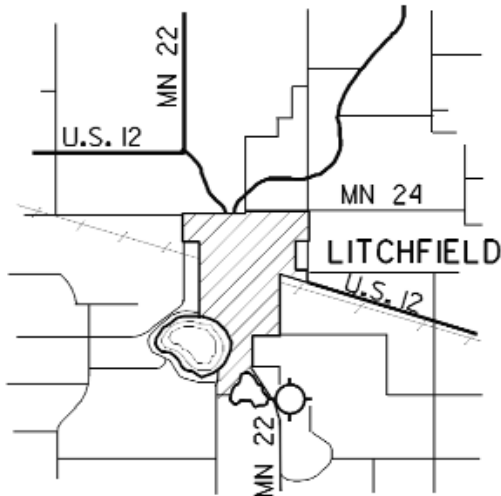

Lodging: Ripley Motel - 320-693-3227 - 1½ miles
Scottwood Motel - 320-693-2496 - 2½ miles
AmericInn Lodge & Suites - 320-693-1600 - 2½ miles

Airport Events: None reported

Underwing Camp: Yes

Campgrounds: Lake Ripley

Local Attractions: Litchfield Golf Course - Holes: 18
Lake Ripley
G.A.R. Hall-Museum
Civil War Museum

Comments: Monitor 122.9 for traffic

FIELD ELEV. 1140'

(LJF)

LITCHFIELD

VICINITY MAP

N

SEC. CH: TWIN CITIES (S)

LAT: 45° 05.8'

LONG: 94° 30.4'

COMM: CTAF: 122.9(L)

AWOS: 109.0 VOR

RCO FSS: 122.1R 109.0T

MPLS CTR: 125.5

TPA: 1940' (800')

APPROACH: VOR/DME,
GPS, RNAV, VOR