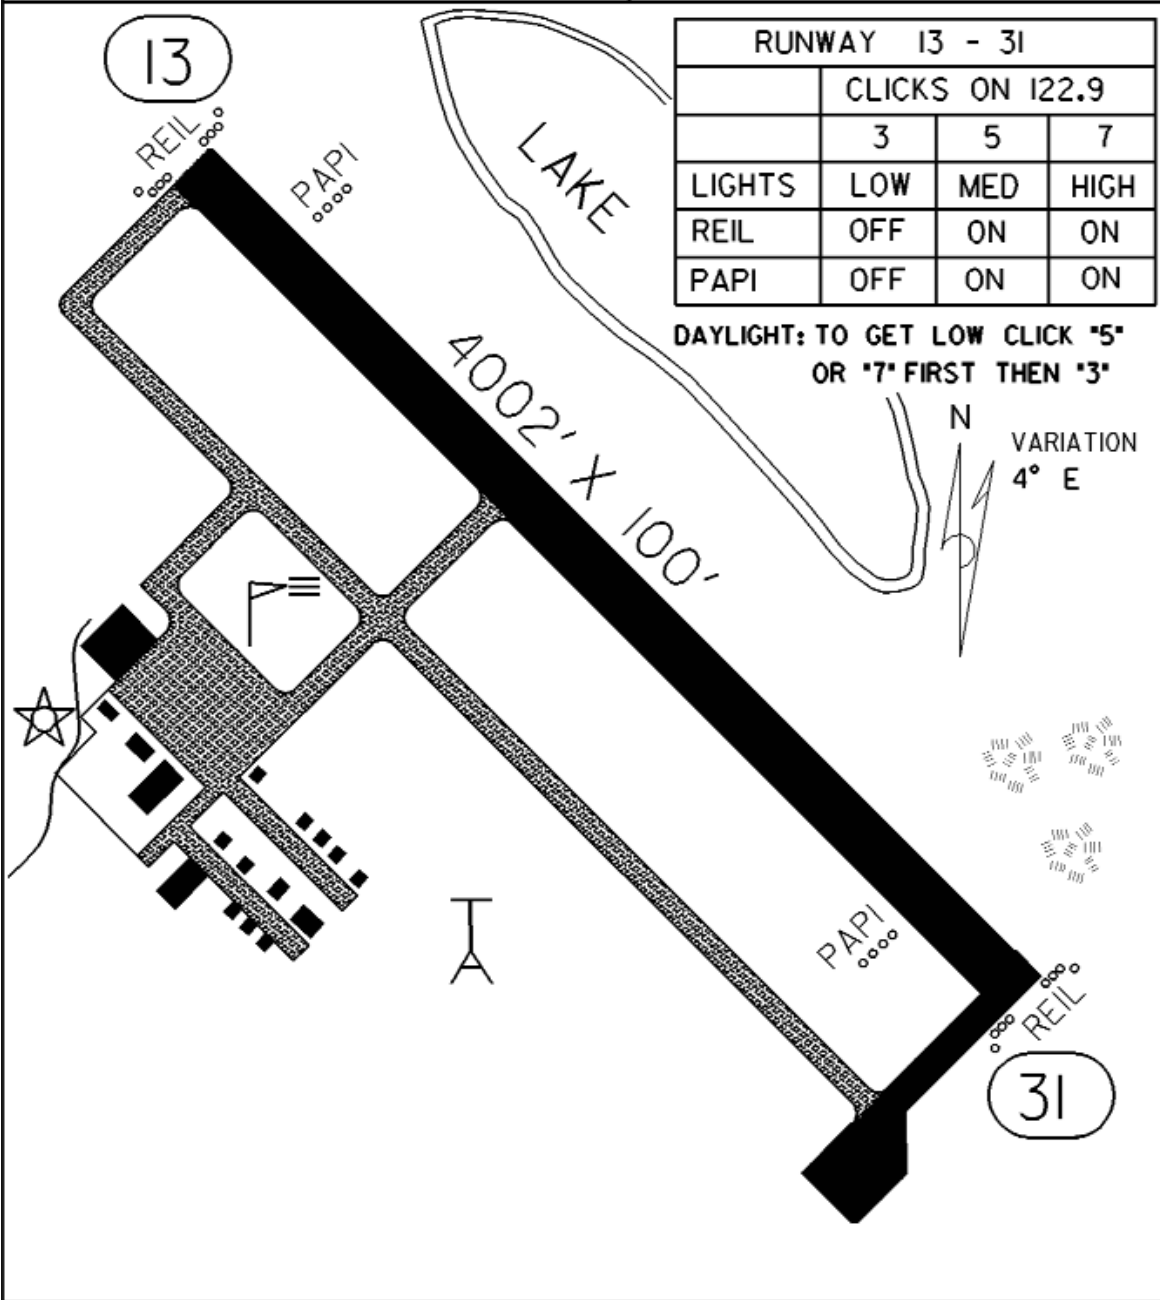

FIELD ELEV. 1140'

(LJF)

LITCHFIELD

VICINITY MAP

N

SEC. CH: TWIN CITIES (S)
 LAT: 45° 05.8'
 LONG: 94° 30.4' 
 COMM: CTAF: 122.9(L)
 AWOS: 109.0 VOR
 RCO FSS: 122.1R 109.0T
 MPLS CTR: 125.5
 RNAV: (DWN 109.0) R277 D2.3
 TPA: 1940' (800')
 APPROACH: VOR/DME,
 GPS, RNAV, VOR

13

RUNWAY 13 - 31			
CLICKS ON 122.9			
	3	5	7
LIGHTS	LOW	MED	HIGH
REIL	OFF	ON	ON
PAPI	OFF	ON	ON

DAYLIGHT: TO GET LOW CLICK '5'
 OR '7' FIRST THEN '3'

N
 VARIATION
 4° E

LITCHFIELD MUNICIPAL AIRPORT

LITCHFIELD