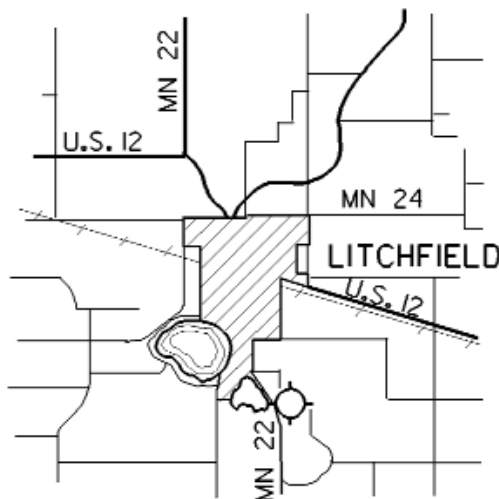

Litchfield - LJF

Airport Manager: Glenn E. Young - 320-693-8571 - geyoung@hutchtel.net
Contact Person: Glenn E. Young - 320-693-8571 - geyoung@hutchtel.net
Chamber of Com: 320-693-8184 - www.litch.com
Aero Cht Coord: 10-F
AWOS/ASOS: 320-693-6456 - VOR 109.0
MnWAS Loc/Hrs: Arrival/Departure Building - call 320-693-8571 for combination
Attended: Unattended
Fuel: 100LL, Jet A
Self Service Fuel: Visa, Mastercard
After Hrs Service: 320-693-8571
FBO(s): None
Ground Transport: Courtesy car
Food Service: None
Dining: Golf Club (Peter's) - 320-693-6425 - 2 miles
Farmer's Daughter - 320-693-8211 - 3 miles
Lodging: Ripley Motel - 320-693-3227 - 1½ miles
Scottwood Motel - 320-693-2496 - 2½ miles
AmericInn Lodge & Suites - 320-693-1600 - 2½ miles
Airport Events: None reported
Underwing Camp: Yes
Campgrounds: Lake Ripley
Golf Courses: Litchfield - Holes: 18
Local Attractions: Lake Ripley
G.A.R. Hall-Museum
Civil War Museum
Comments: Monitor 122.9 for traffic

FIELD ELEV. 1140'

(LJF)

LITCHFIELD

VICINITY MAP

N

SEC. CH: TWIN CITIES (S)
 LAT: 45° 05.8'
 LONG: 94° 30.4' 
 COMM: CTAF: 122.9(L)
 AWOS: 109.0 VOR
 RCO FSS: 122.1R 109.0T
 MPLS CTR: 125.5
 RNAV: (DWN 109.0) R277 D2.3
 TPA: 1940' (800')
 APPROACH: VOR/DME,
 GPS, RNAV, VOR

13

RUNWAY 13 - 31			
CLICKS ON 122.9			
	3	5	7
LIGHTS	LOW	MED	HIGH
REIL	OFF	ON	ON
PAPI	OFF	ON	ON

DAYLIGHT: TO GET LOW CLICK '5'
 OR '7' FIRST THEN '3'

N
 VARIATION
 4° E

LITCHFIELD MUNICIPAL AIRPORT

LITCHFIELD