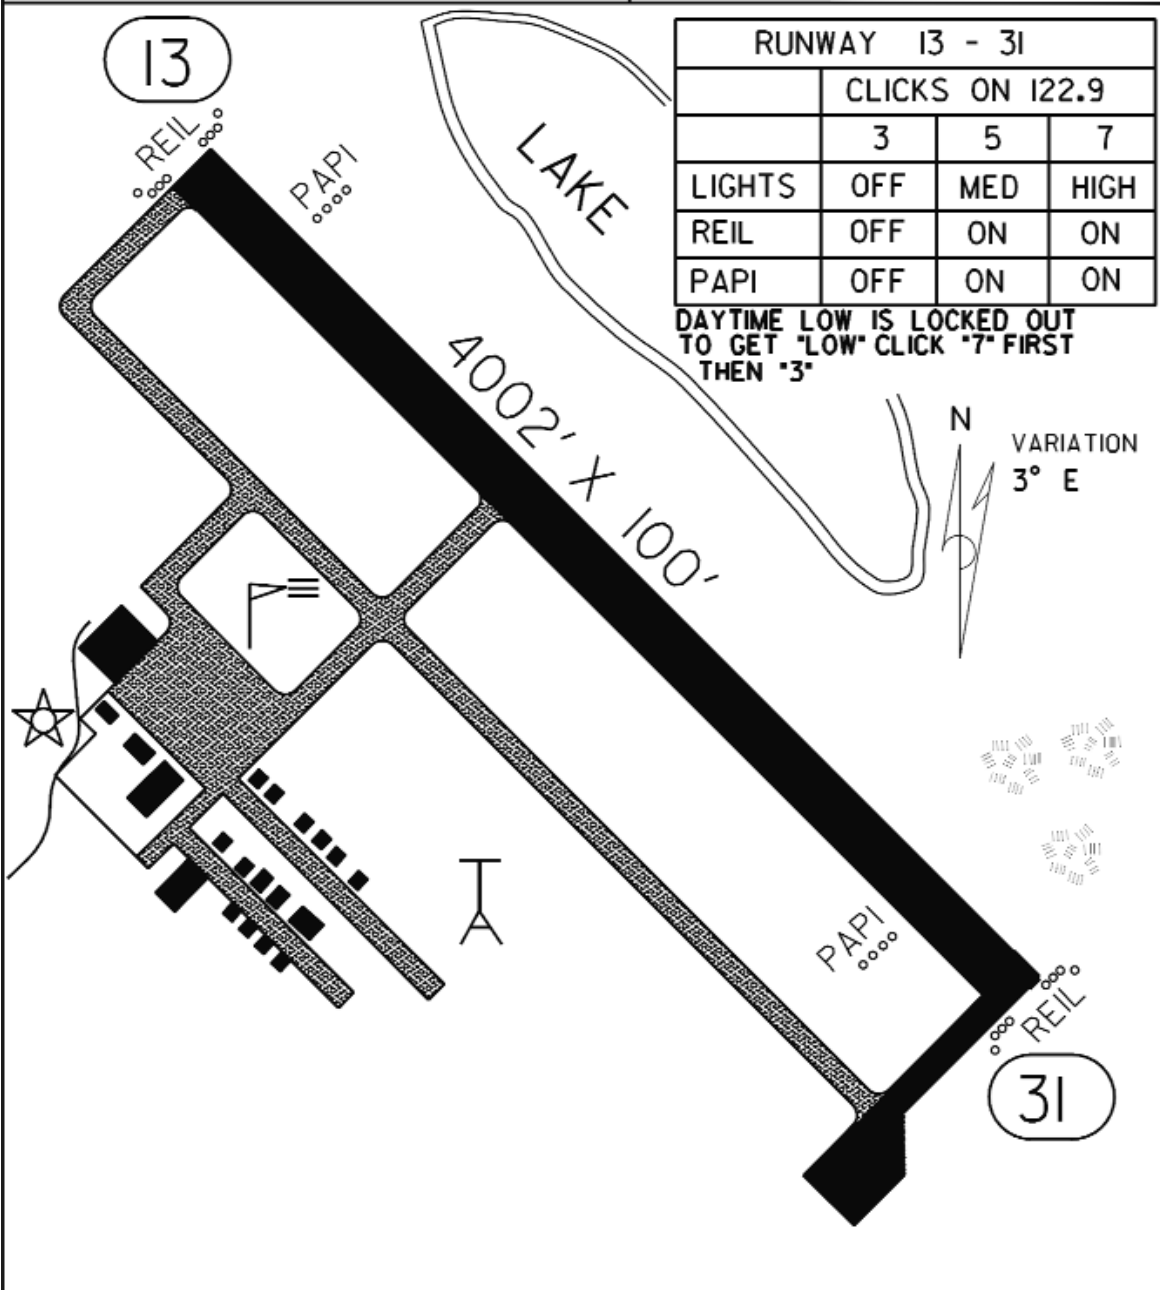

LAT: 45° 05.8'

LONG: 94° 30.4'

COMM: CTAF: 122.9(L)

AWOS: 109.0 VOR

RCO FSS: 122.1R 109.0T

MPLS CTR: 125.5

TPA: 1940' (800')

APPROACH: VOR/DME,
GPS, RNAV, VOR

13

RUNWAY 13 - 31			
CLICKS ON 122.9			
	3	5	7
LIGHTS	OFF	MED	HIGH
REIL	OFF	ON	ON
PAPI	OFF	ON	ON

DAYTIME LOW IS LOCKED OUT
TO GET 'LOW' CLICK '7' FIRST
THEN '3'

N
VARIATION
3° E

LITCHFIELD MUNICIPAL AIRPORT