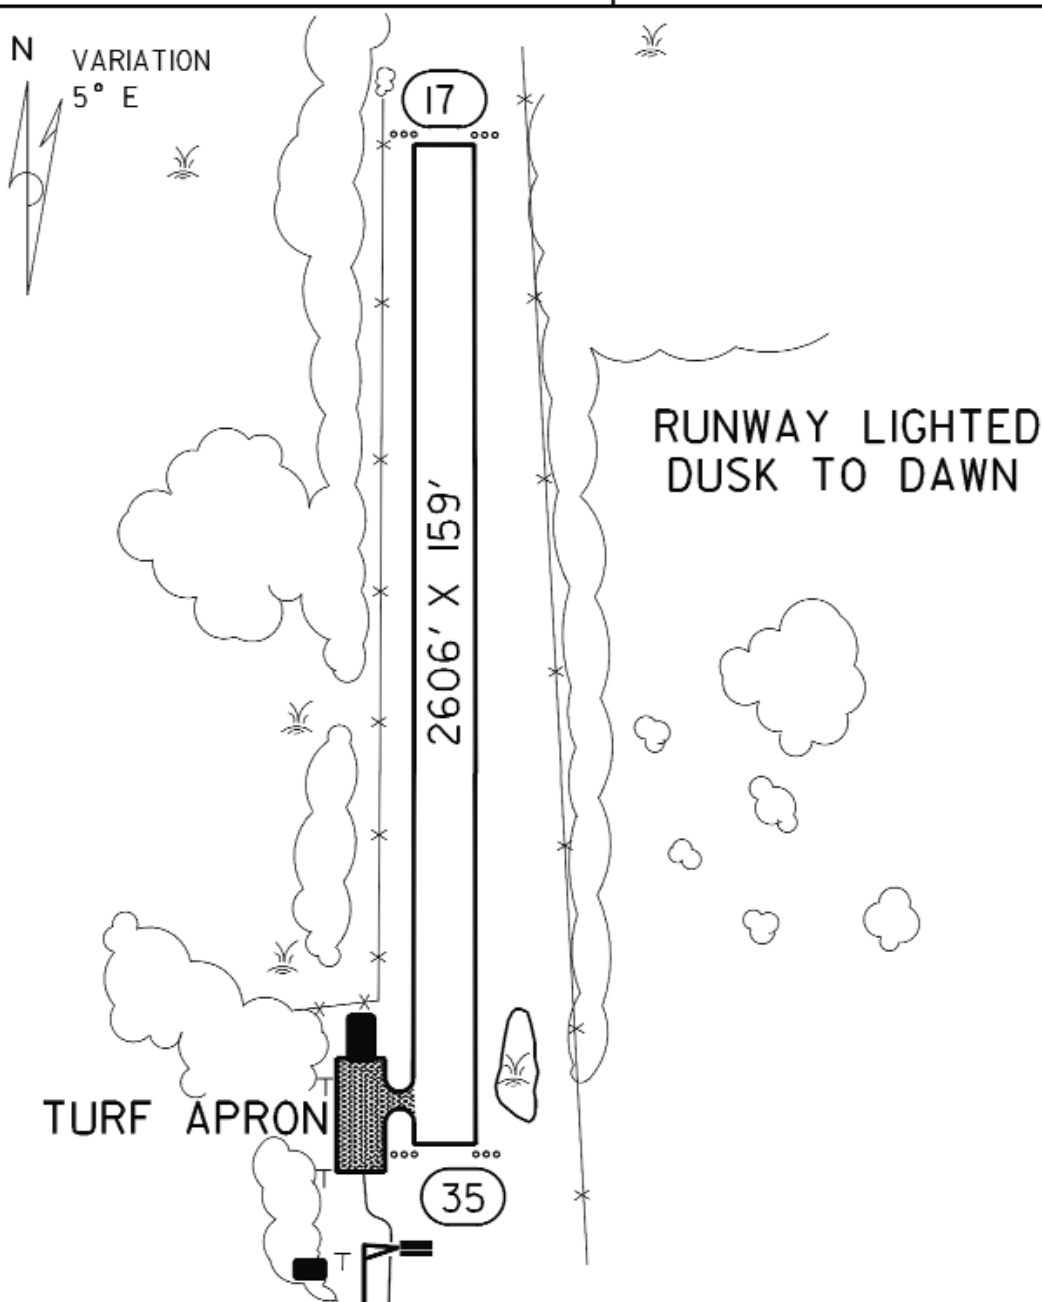

KARLSTAD MUNICIPAL AIRPORT

KARLSTAD