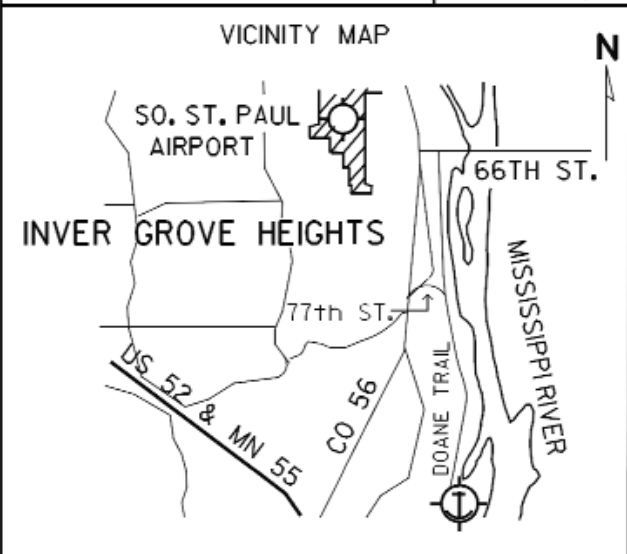

Airport Events: None reported

Underwing Camp: No

Campgrounds: None reported

Local Attractions: Inverwood Golf Course - 651-457-3667 - 3 miles -
Holes: 18
Movie theatre - 5½ miles
Fleming Field Airport - 3½ miles

Comments: None

WATER ELEV. 687'

(Ø9Y) INVER GROVE HEIGHTS

SEC. CH: TWIN CITIES (S)

LAT: 44° 49.0'

LONG: 93° 00.9'

COMM: CTAF: 122.9

MPLS APP: 121.2