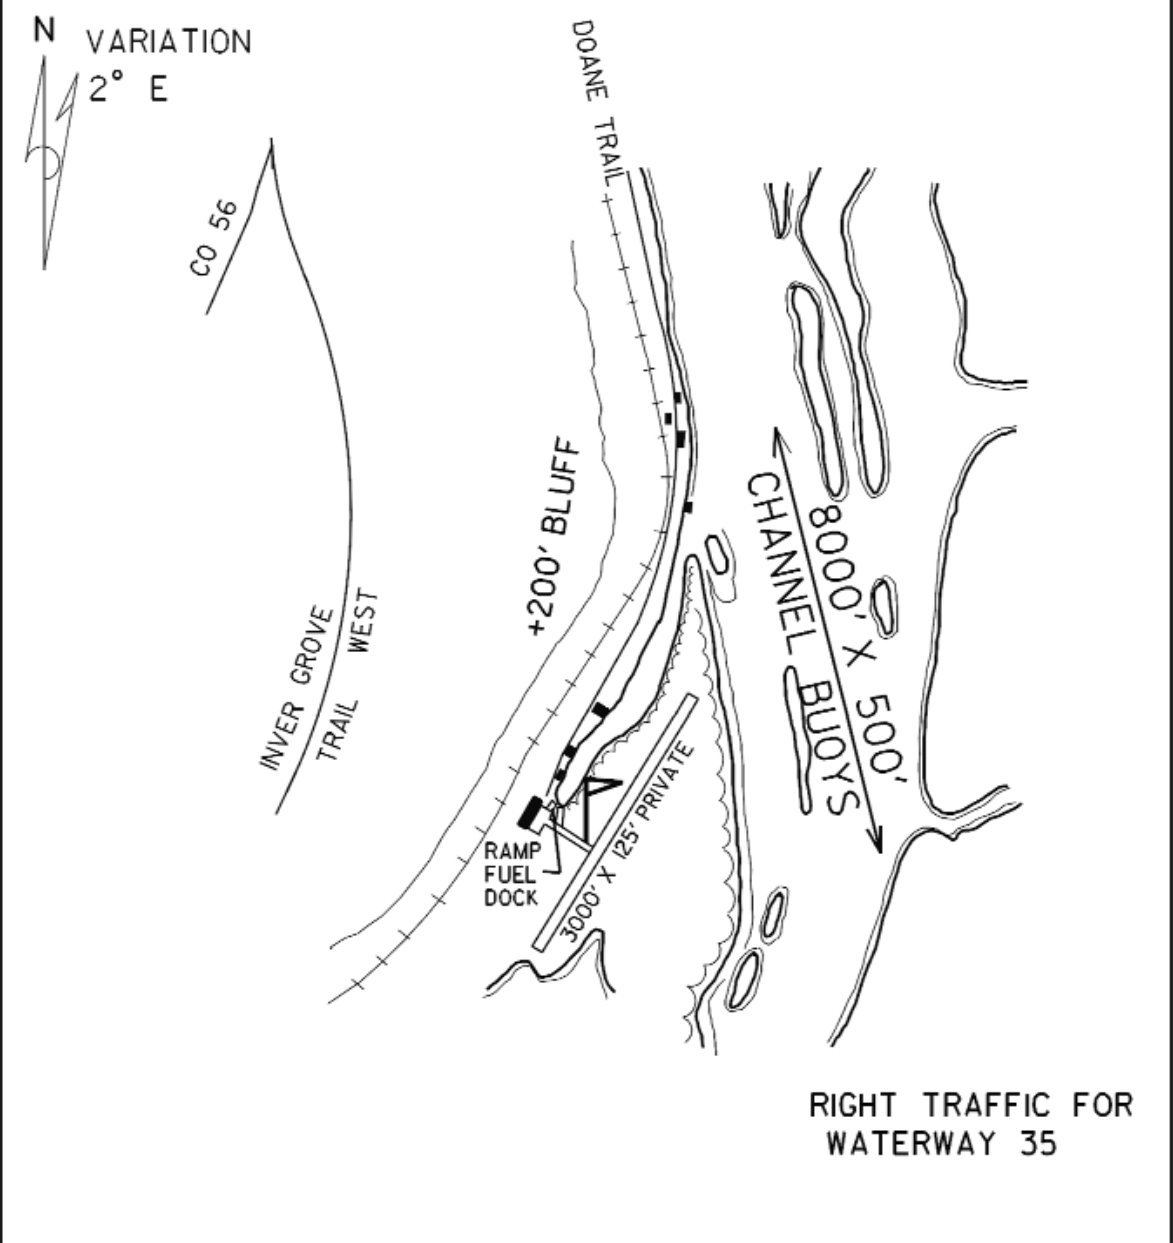

Airport Events: None reported

Underwing Camp: No

Campgrounds: None reported

Local Attractions: Inverwood Golf Course - 651-457-3667 - 3 miles -
Holes: 18
Movie theatre - 5½ miles
Fleming Field Airport - 3½ miles

Comments: None

WATER ELEV. 687'

(Ø9Y) INVER GROVE HEIGHTS

SEC. CH: TWIN CITIES (S)

LAT: 44° 49.0'

LONG: 93° 00.9'

COMM: CTAF: 122.9

MPLS APP: 121.2

WATERWAY 35 RGT TFC

TPA: 1487' (800')

THIS SEAPLANE BASE UNDERLIES THE MSP CLASS "B" AIRSPACE

WIPLINE SEAPLANE BASE

INVER GROVE HEIGHTS