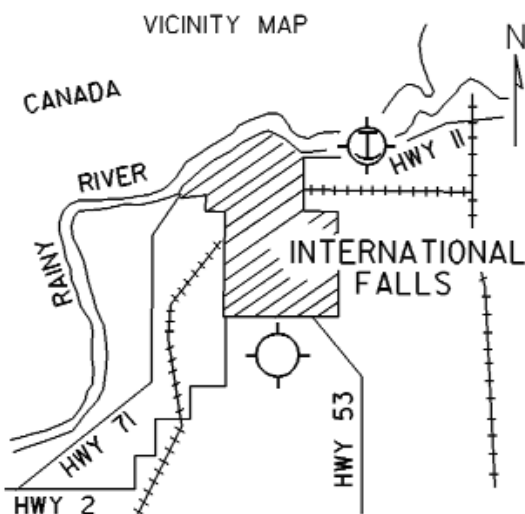

FIELD ELEV. 1185'

(INL)

INTERNATIONAL FALLS

SEC. CH: TWIN CITIES (N)
 LAT: 48° 34.0'
 LONG: 93° 24.1'
 COMM: CTAF: 122.8 (L)
 ASOS: 120.0 VHF
 RCO FSS: 123.6
 MPLS CTR: 120.9
 RNAV: (INL III.0) ON AIRPORT
 TPA: 2185' (1000')
 APPROACH: ILS, GPS, NDB,
 RNAV, VOR/DME, VOR
 AIRPORT OF ENTRY