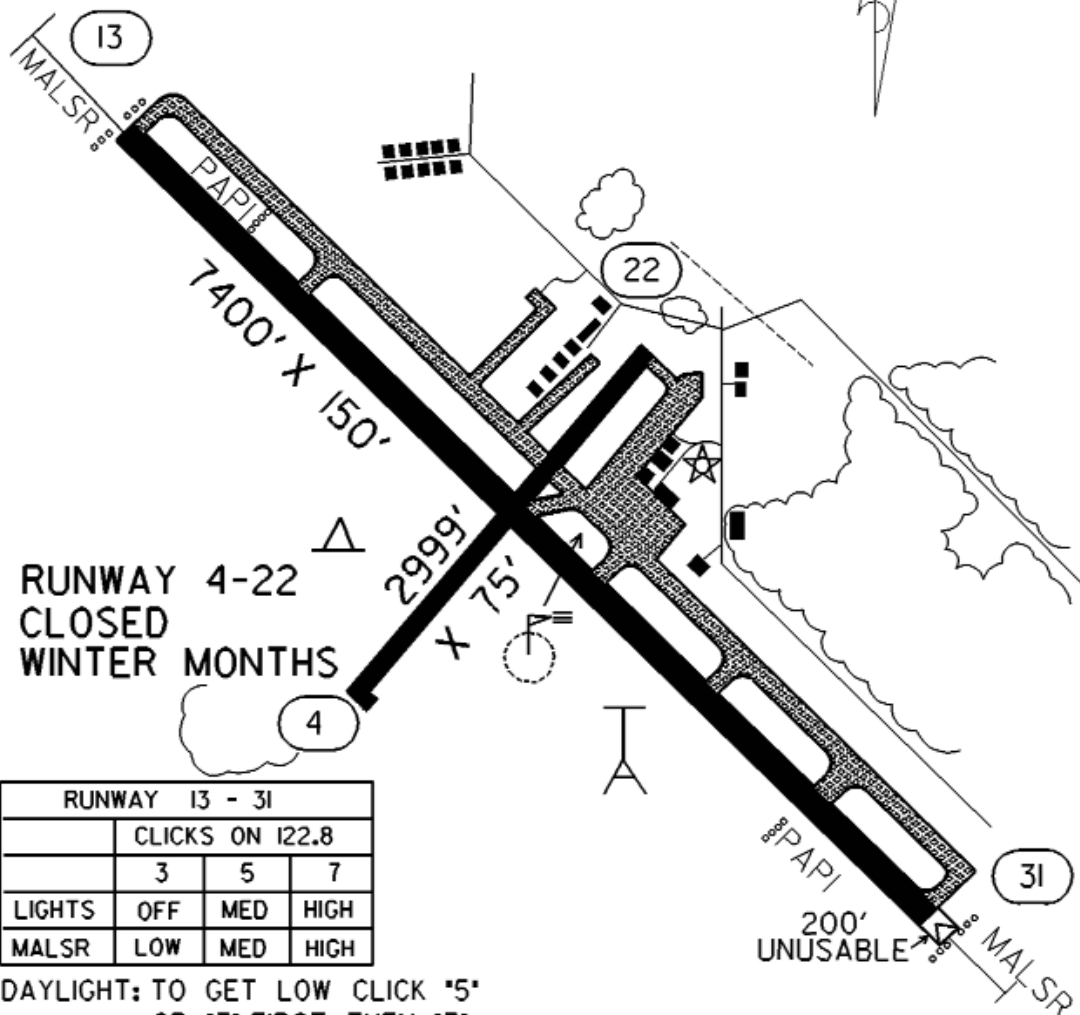

FIELD ELEV. 1185'

(INL)

INTERNATIONAL FALLS

SEC. CH: TWIN CITIES (N)
 LAT: 48° 34.0'
 LONG: 93° 24.1'
 COMM: CTAF: 122.8 (L)
 ASOS: 120.0 VHF
 RCO FSS: 123.6
 MPLS CTR: 120.9
 RNAV: (INL III.0) ON AIRPORT
 TPA: 2185' (1000')
 APPROACH: ILS, GPS, NDB,
 RNAV, VOR/DME, VOR
 AIRPORT OF ENTRY

N VARIATION
 2° E

RUNWAY 13 - 31			
CLICKS ON 122.8			
	3	5	7
LIGHTS	OFF	MED	HIGH
MALSR	LOW	MED	HIGH

DAYLIGHT: TO GET LOW CLICK *5*
 OR *7* FIRST THEN *3*

FALLS INTERNATIONAL AIRPORT INTERNATIONAL FALLS