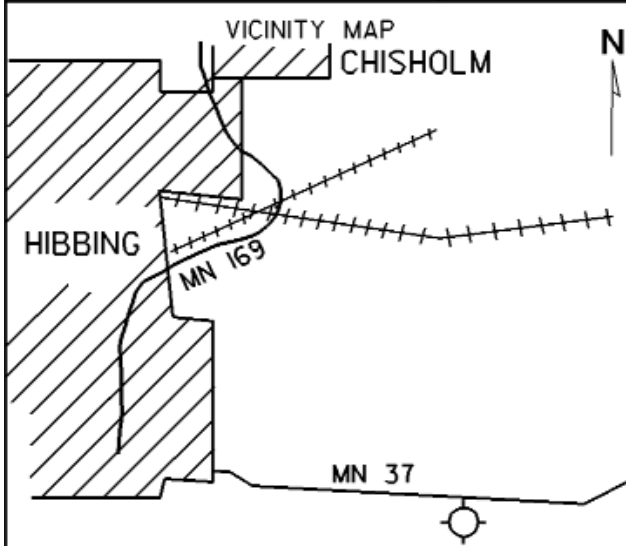

FIELD ELEV. 1353'

(HIB)

HIBBING

SEC. CH: GREEN BAY (N)
LAT: 47° 23.2'
LONG: 92° 50.3'
COMM: CTAF: 123.0 (L)
ASOS: 126.425 VHF
RCO FSS: 122.6
DLH APP: 125.45
DLH CLNC DEL: 127.4
MPLS CTR: 127.9
RNAV: (HIB 110.8) R311 D7.5
TPA: 2350' (997')
APPROACH: ILS, RNAV, GPS, VOR