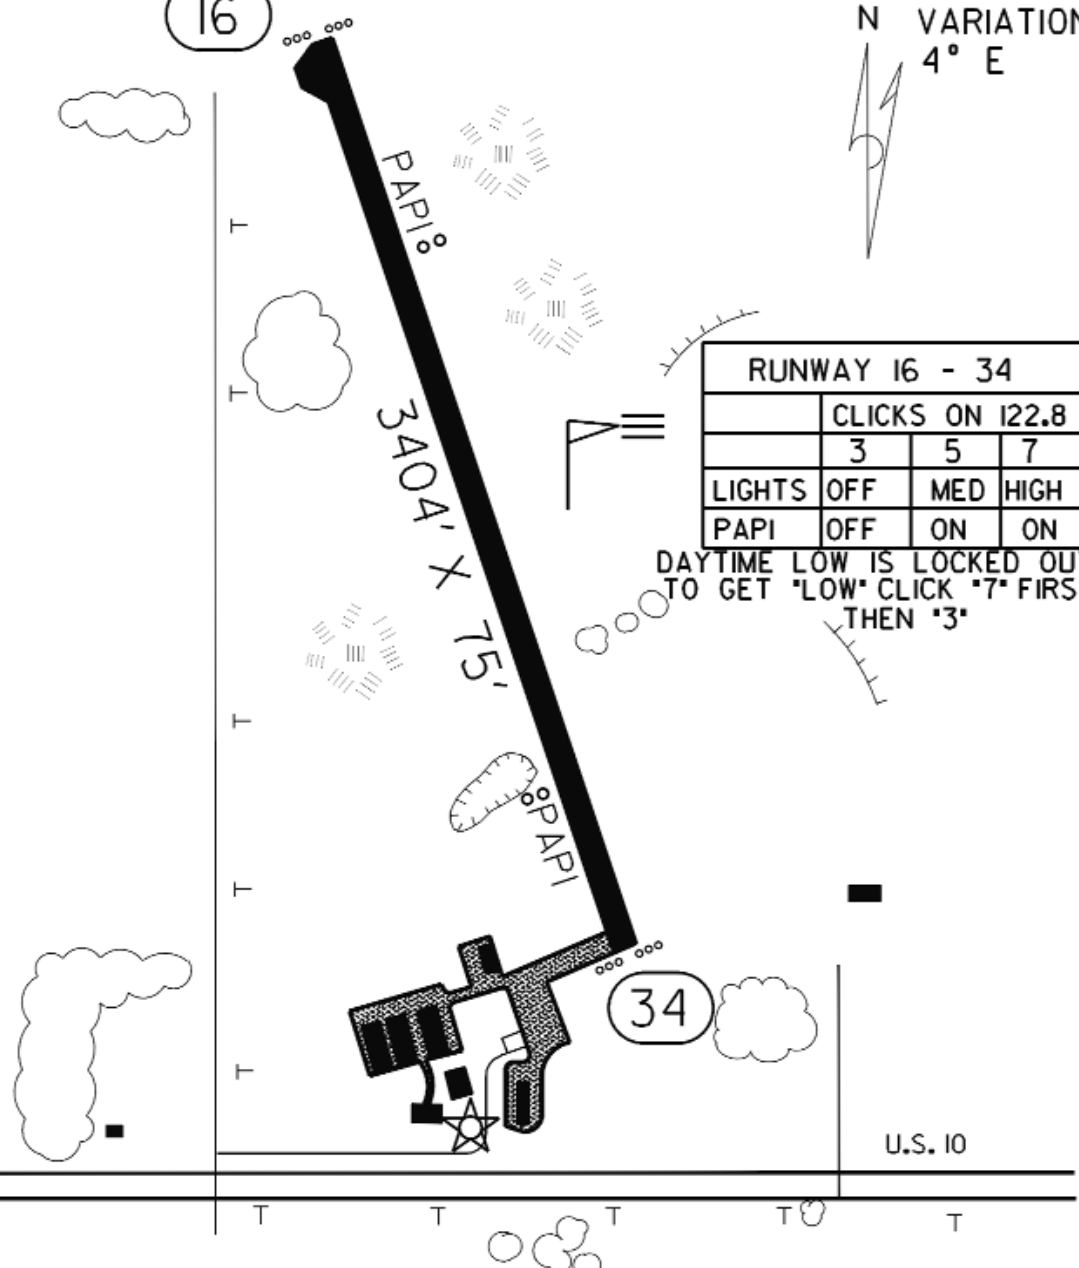

SEC. CH: TWIN CITIES (N)
LAT: 46° 53.0'
LONG: 96° 21.0'
COMM: CTAF: 122.8 (L)
FARGO APP: 120.4
MPLS CTR: 127.35
TPA: 2020' (812')
APPROACH: GPS,
RNAV, VOR/DME

16

N VARIATION 4° E