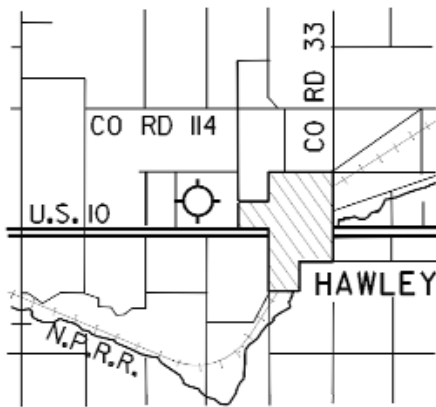

**Airport Events:** None reported

**Underwing Camp:** No

**Campgrounds:** Lee Lake Campground - 218-937-5355 - 6 miles

**Local Attractions:** Hawley Golf & Country Club - 218-483-4808 -  
3 miles  
Buffalo State Park - 7 miles  
Minnesota Lake area - 15 miles  
City park/picnic areas - 2 miles

**Comments:** When Fargo approach is closed use MPLS  
CTR - 127.35

FIELD ELEV. 1208'

(Ø4Y)

HAWLEY

VICINITY MAP

SEC. CH: TWIN CITIES (N)  
 LAT: 46° 53.0'  
 LONG: 96° 21.0'  
 COMM: CTAF: 122.8 (L)  
 FARGO APP: 120.4  
 MPLS CTR: 127.35  
 TPA: 2020' (812')  
 APPROACH: GPS,  
 RNAV, VOR/DME 