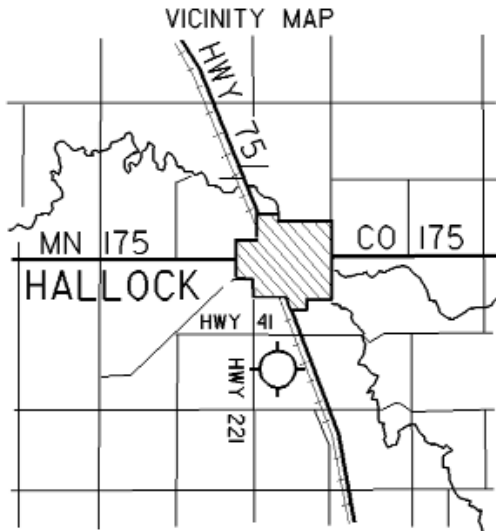

Hallock - HCO

Airport Manager: Jeremy Seng - 218-843-2076 - jseng@ruralaccess.net
Contact Person: Jeremy Seng - 218-843-2076 - jseng@ruralaccess.net
Chamber of Com: 218-843-2737
Aero Cht Coord: 3-B
AWOS/ASOS: 218-843-2415 - VHF 126.475
MnWAS Loc/Hrs: Arrival/Departure Building - 24 hours
Attended: All/Mon-Fri/0800-1700
Fuel: 100LL, Jet A
Self Service Fuel: Visa, Mastercard, Discover
After Hrs Service: 218-843-2076
FBO(s): None
Ground Transport: None
Food Service: None
Dining: Caribou Grill - 218-843-3740
Mileage Post Café - 218-843-3324 - 1 mile
Lodging: Valley Motel - 218-843-3647 - 1 mile
Gateway - 218-843-2032 - 1 mile
Super 8 Motel - 218-843-3702
Airport Events: Annual Fly-In - July
Underwing Camp: Yes
Campgrounds: Gilbert Olson Park with swimming pool
Golf Courses: Two Rivers Golf Club
Local Attractions: Lake Bronson State Park - 14 miles
Kittson Fair - first weekend in July
Comments: None

FIELD ELEV. 819'

(HCO)

HALLOCK

SEC. CH: TWIN CITIES (N)

LAT: 48° 45.2'

LONG: 96° 56.6'

COMM: CTAF: 122.8(L)

AWOS: 126.475 VHF

MPLS CTR: 132.15

RNAV: (HML 112.4) R126 D9.8

TPA: 1610' (791')

APPROACH: GPS &  VOR/DME

HALLOCK MUNICIPAL AIRPORT

HALLOCK