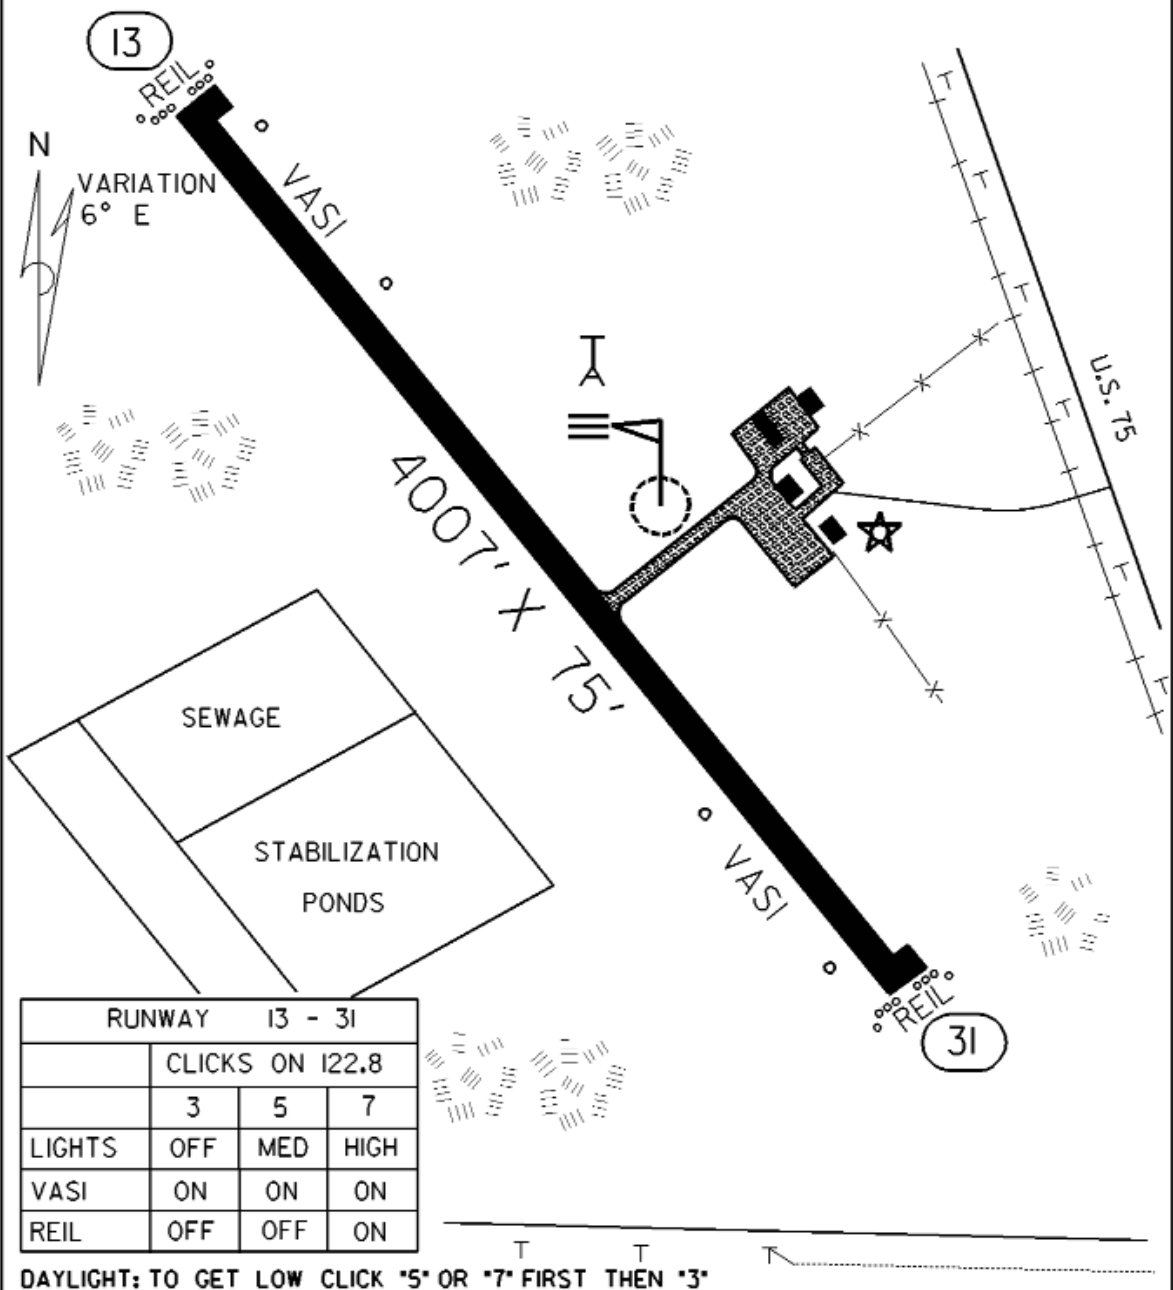

FIELD ELEV. 819'

(HCO)

HALLOCK

SEC. CH: TWIN CITIES (N)

LAT: 48° 45.2'

LONG: 96° 56.6'

COMM: CTAF: 122.8(L)

AWOS: 126.475 VHF

MPLS CTR: 132.15

RNAV: (HML 112.4) R126 D9.8

TPA: 1610' (791')

APPROACH: GPS &  VOR/DME

HALLOCK MUNICIPAL AIRPORT

HALLOCK