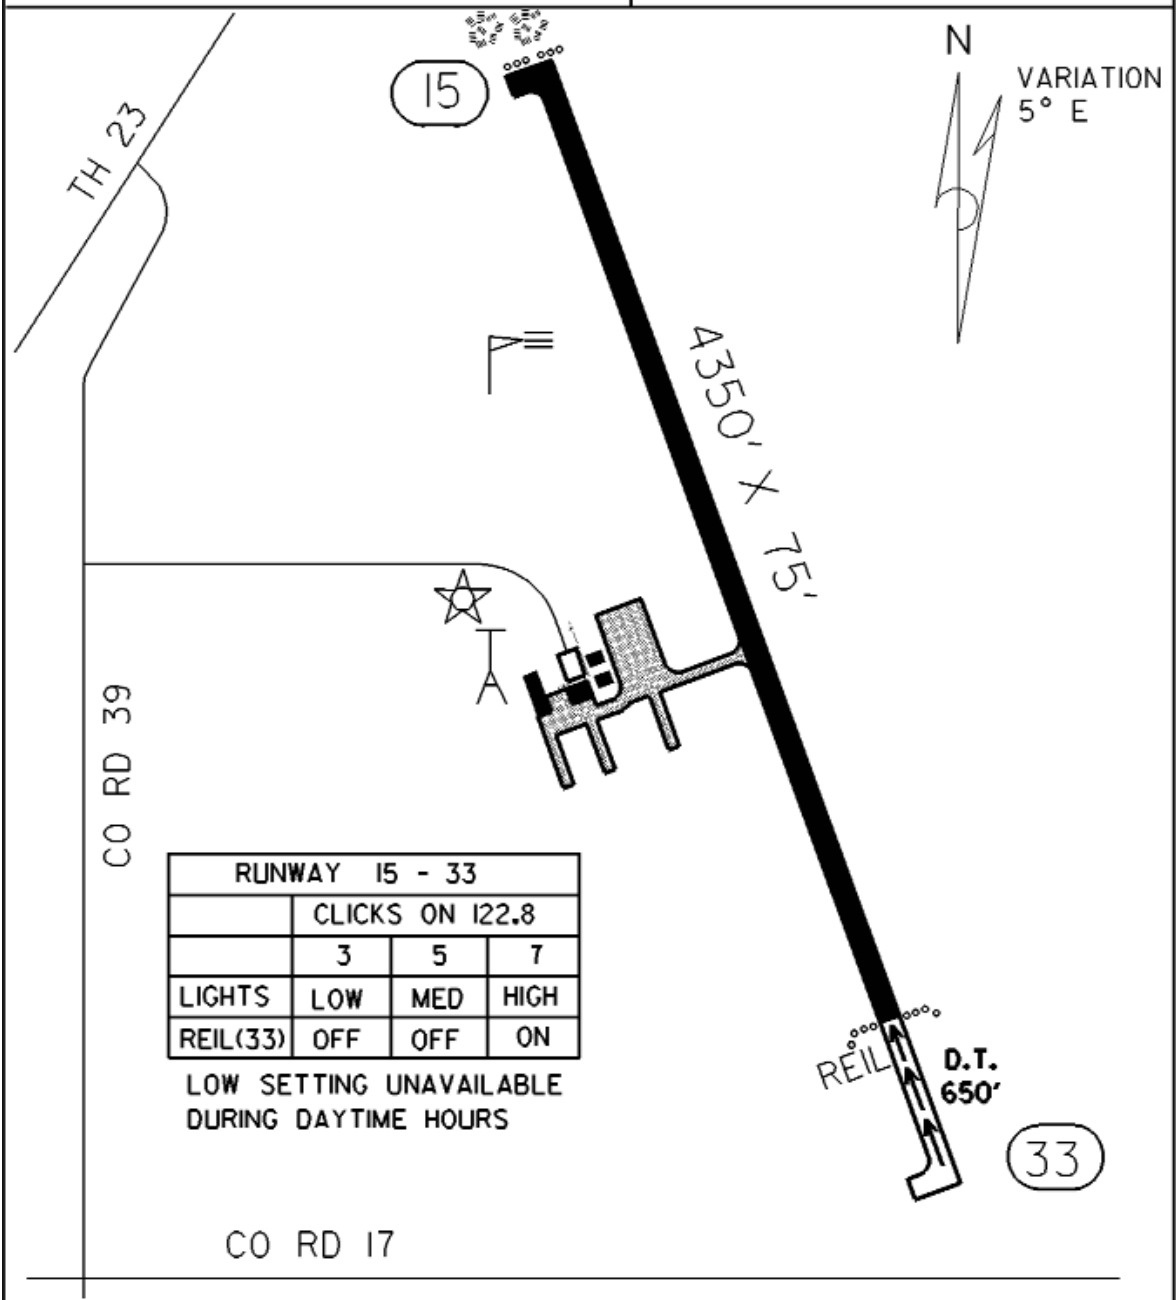

FIELD ELEV. 1047'

(GDB)

GRANITE FALLS

SEC. CH: TWIN CITIES (S)  
 LAT: 44° 45.2'  
 LONG: 95° 33.4'  
 COMM: CTAF: 122.8 (L)  
 AWOS: 120.10 VHF  
 MPLS CTR: 127.1  
 GCO: 121.725  
 RNAV: (MVE III.6) RI48 DI4.8  
 TPA: 2047' (1000')  
 APPROACH: GPS & VOR/DME