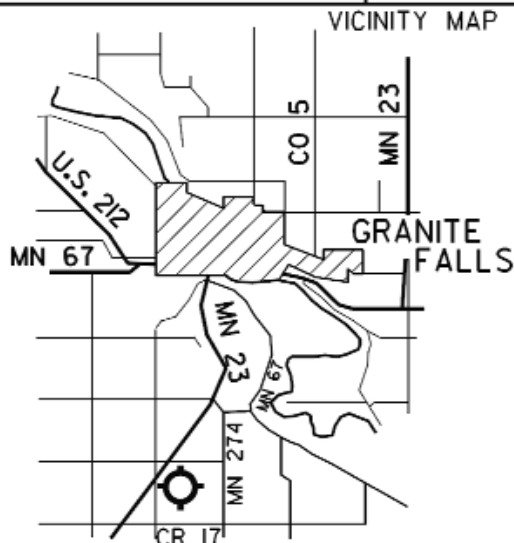

FIELD ELEV. 1047'

(GDB)

GRANITE FALLS

SEC. CH: TWIN CITIES (S)

LAT: 44° 45.2'

LONG: 95° 33.4'

COMM: CTAF: 122.8 (L)

AWOS: 120.10 VHF

MPLS CTR: 127.1

GCO: 121.725

TPA: 2047' (1000')

APPROACH: GPS & VOR/DME

GRANITE FALLS MUNICIPAL AIRPORT
(LENZEN-ROE MEMORIAL FIELD)

GRANITE FALLS