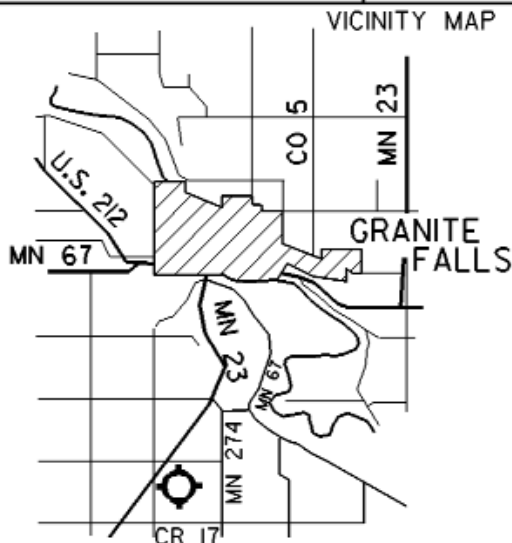

FIELD ELEV. 1047'

(GDB)

GRANITE FALLS

SEC. CH: TWIN CITIES (S)
LAT: 44° 45.2'
LONG: 95° 33.4'
COMM: CTAF: 122.8 (L)
AWOS: 120.10 VHF
MPLS CTR: 127.1
GCO: 121.725
RNAV: (MVE III.6) RI48 DI4.8
TPA: 2047' (1000')
APPROACH: GPS & VOR/DME