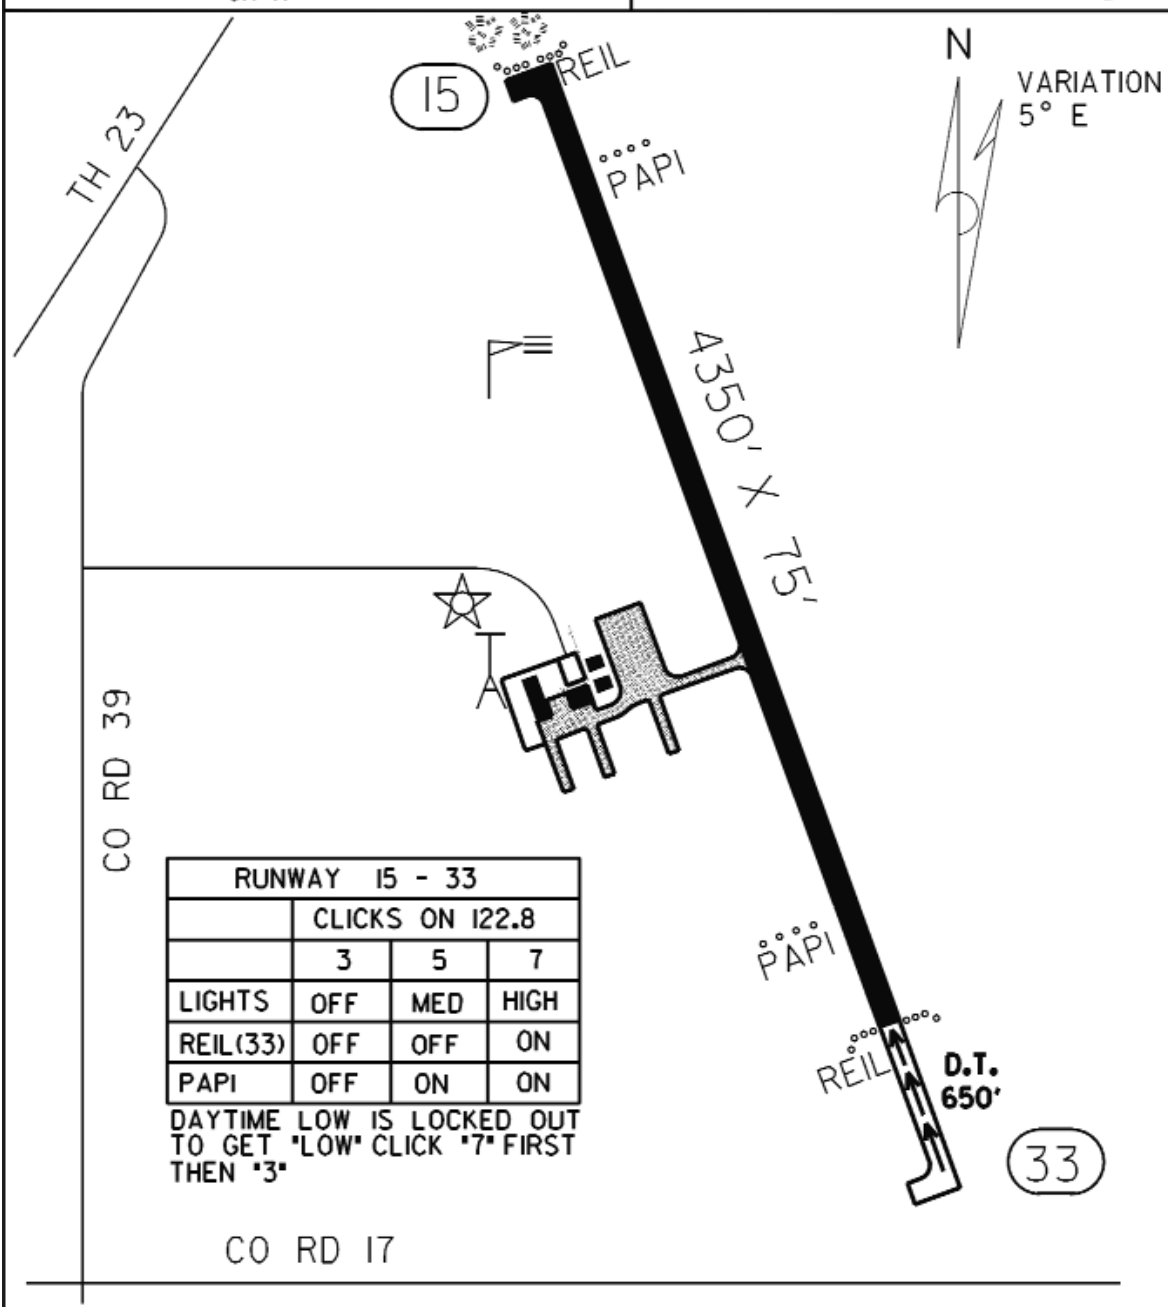

FIELD ELEV. 1047'

(GDB)

GRANITE FALLS

SEC. CH: TWIN CITIES (S)

LAT: 44° 45.2'

LONG: 95° 33.4'

COMM: CTAF: 122.8 (L)

AWOS: 120.10 VHF

MPLS CTR: 127.1

GCO: 121.725

TPA: 2047' (1000')

APPROACH: GPS & VOR/DME

GRANITE FALLS MUNICIPAL AIRPORT
(LENZEN-ROE MEMORIAL FIELD)

GRANITE FALLS