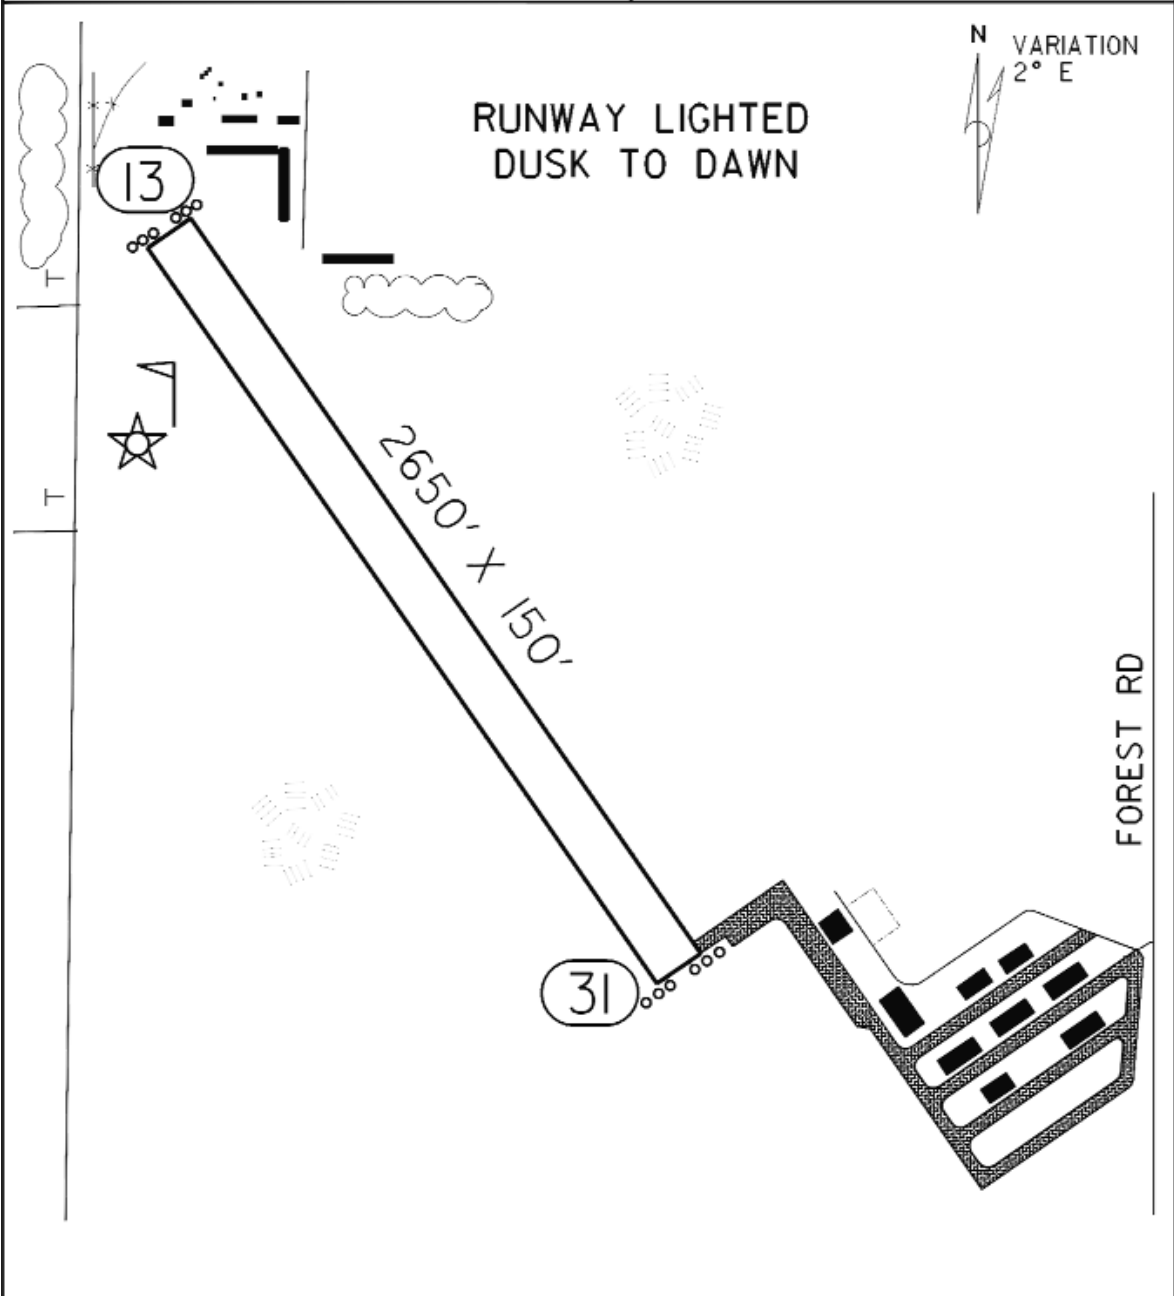

FIELD ELEV. 925'

(25D)

FOREST LAKE

SEC. CH: TWIN CITIES (S)
 LAT: 45°14.9'
 LONG: 92°59.7'
 COMM: CTAF: 122.7
 MPLS CTR: 121.05
 TPA: 1925' (1000')

FOREST LAKE AIRPORT

FOREST LAKE