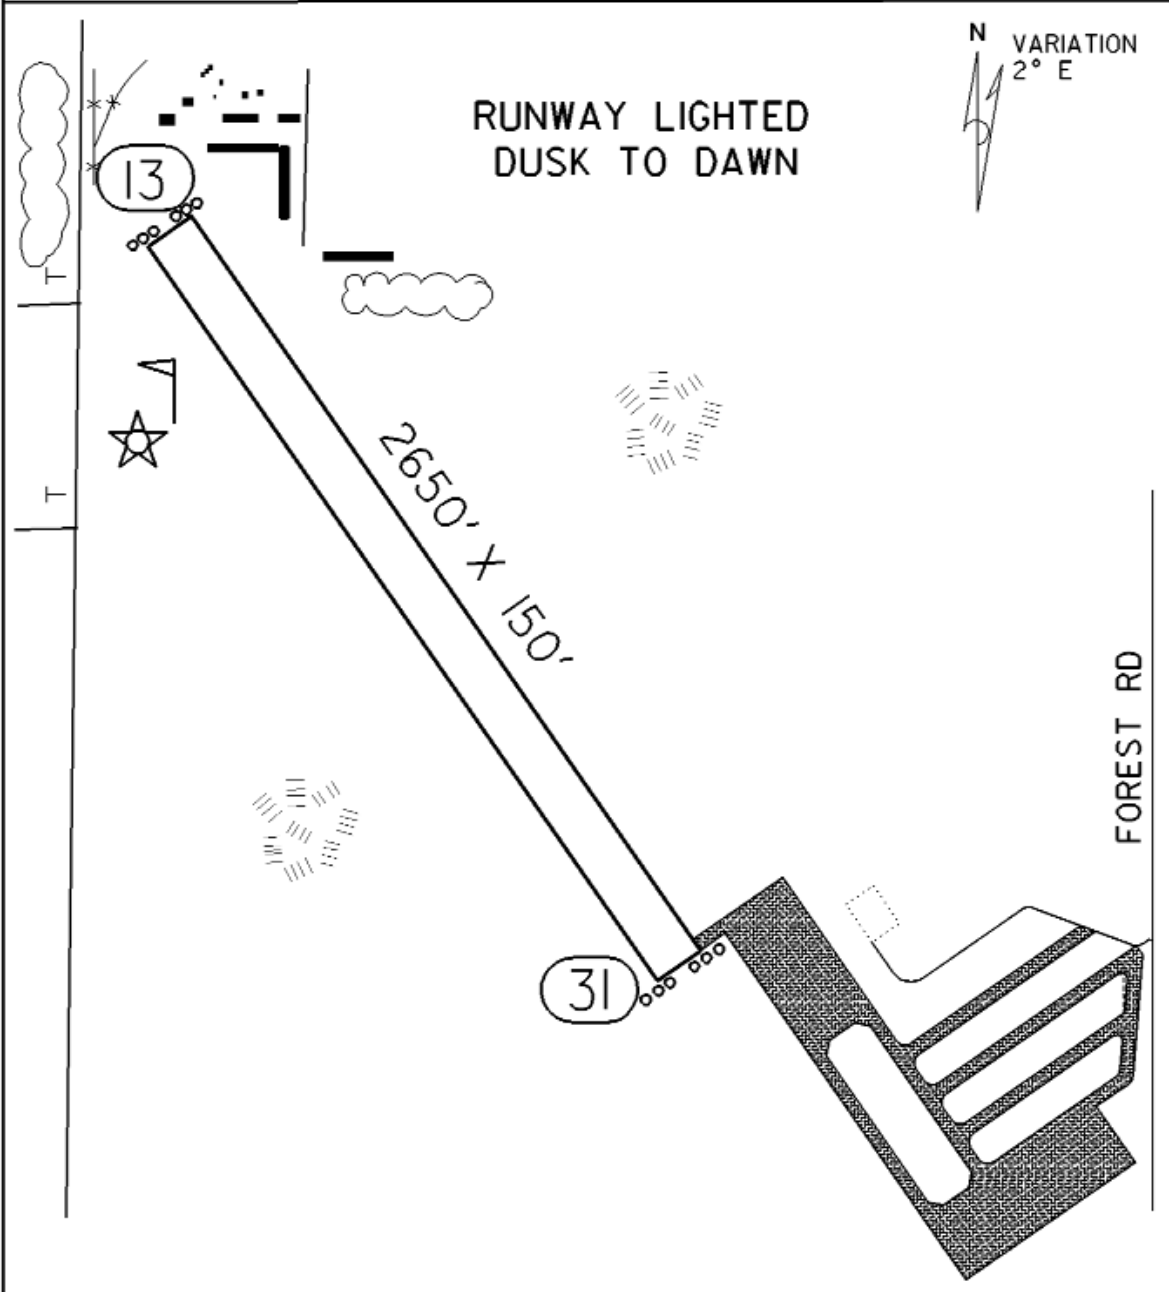

FIELD ELEV. 925'

(25D)

FOREST LAKE

SEC. CH: TWIN CITIES (S)
 LAT: 45°14.9'
 LONG: 92°59.7'
 COMM: CTAF: 122.7
 MPLS CTR: 121.05
 RNAV: (GEP 117.3) R065 D16.9
 TPA: 1925' (1000')

FOREST LAKE AIRPORT

FOREST LAKE