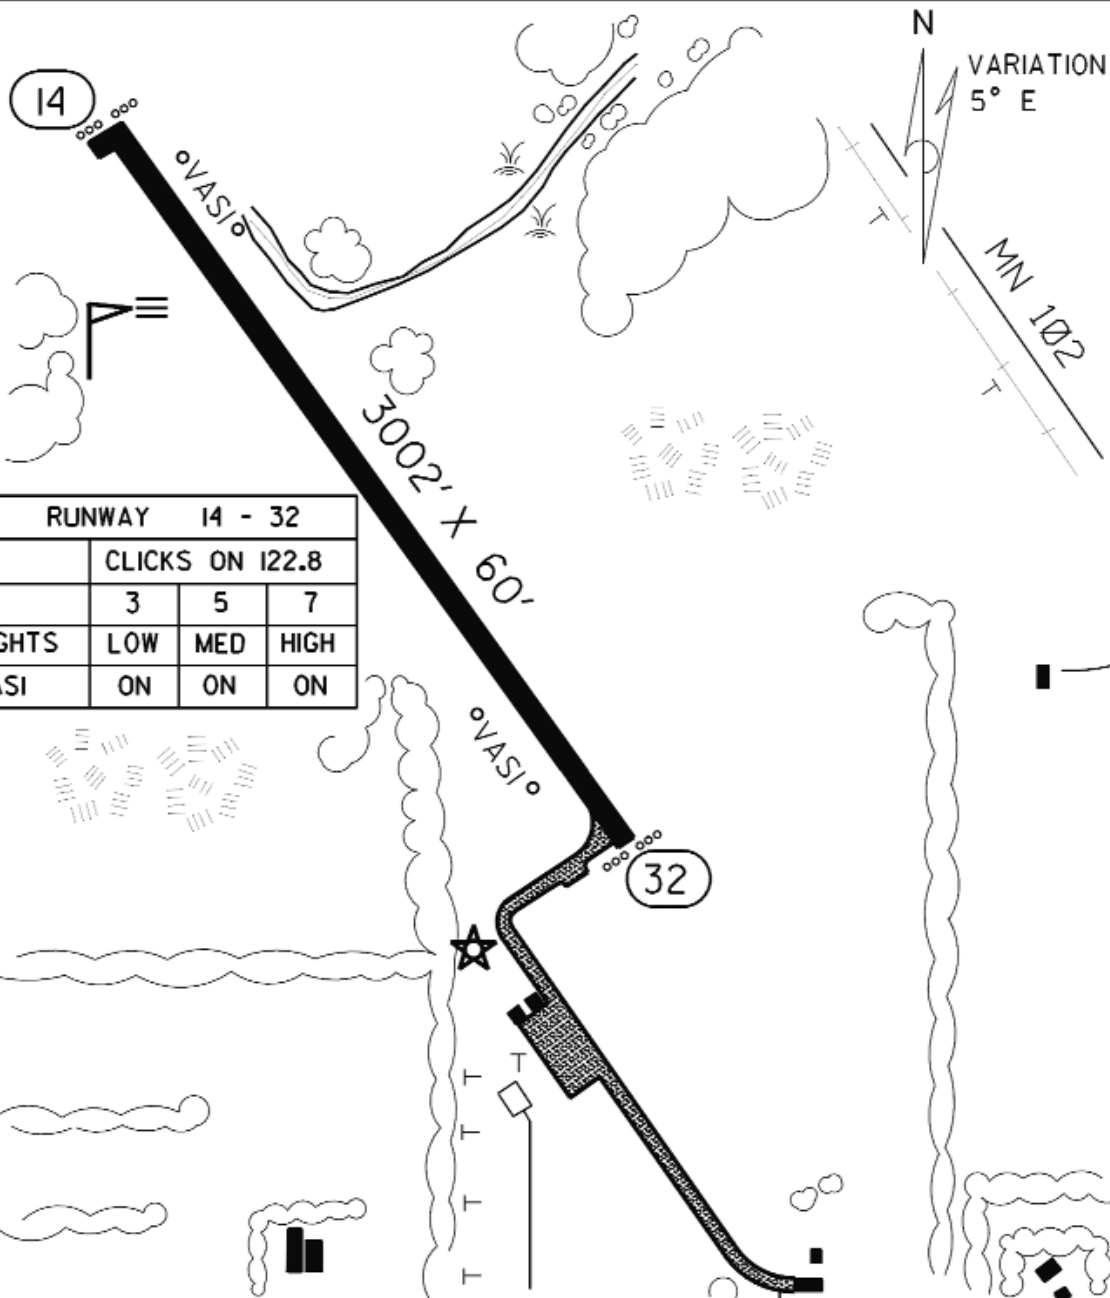

Comments: None

FIELD ELEV. 1135'

(D14)

FERTILE

VICINITY MAP

SEC. CH: TWIN CITIES (N)
 LAT: 47° 33.1'
 LONG: 96° 17.5'
 COMM: CTAF: 122.8(L)
 FARGO APP: 120.4
 TPA: 2135' (1000')

FERTILE MUNICIPAL AIRPORT

FERTILE