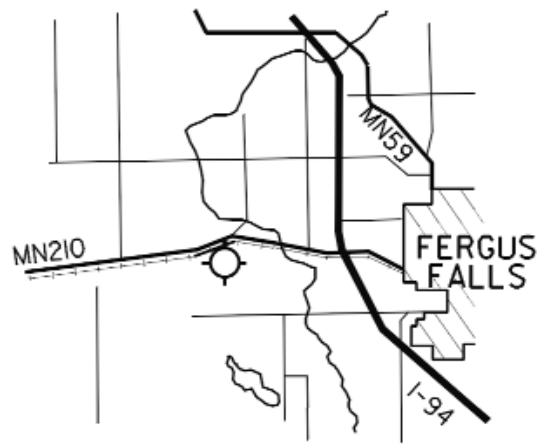

FIELD ELEV. 1183'

(FFM)

FERGUS FALLS

VICINITY MAP

SEC. CH: TWIN CITIES (S)  
 LAT: 46° 17.1'  
 LONG: 96° 09.4'  
 COMM: CTAF: 122.8 (L)  
 AWOS: 110.4 VOR  
 RCO FSS: 122.35  
 TPA: 2000' (817')  
 APPROACH: ILS, GPS,  
 NDB & VOR