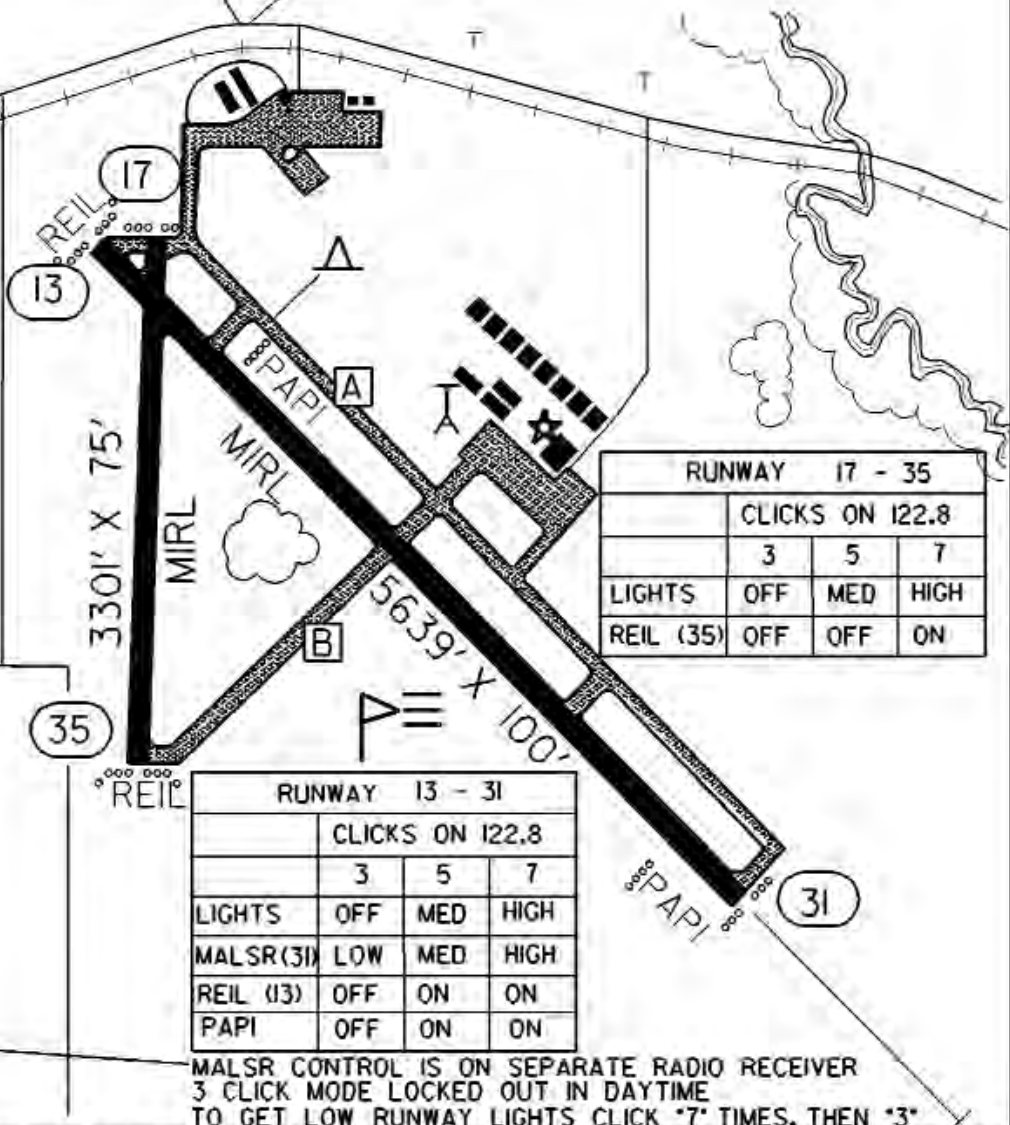

FIELD ELEV. 1183'

(FFM)

FERGUS FALLS

N

SEC. CH: TWIN CITIES (S)

LAT: 46° 17.1'

LONG: 96° 09.4'

COMM: CTAF: 122.8 (L)

AWOS: 110.4 VOR

RCO FSS: 122.35

RNAV: (FFM 110.4) ON AIRPORT

TPA: 2000' (817')

APPROACH: ILS, GPS,  
NDB & VOR

N VARIATION  
5° E

FERGUS FALLS MUNICIPAL AIRPORT  
(EINAR MICKELSON FIELD)

FERGUS FALLS