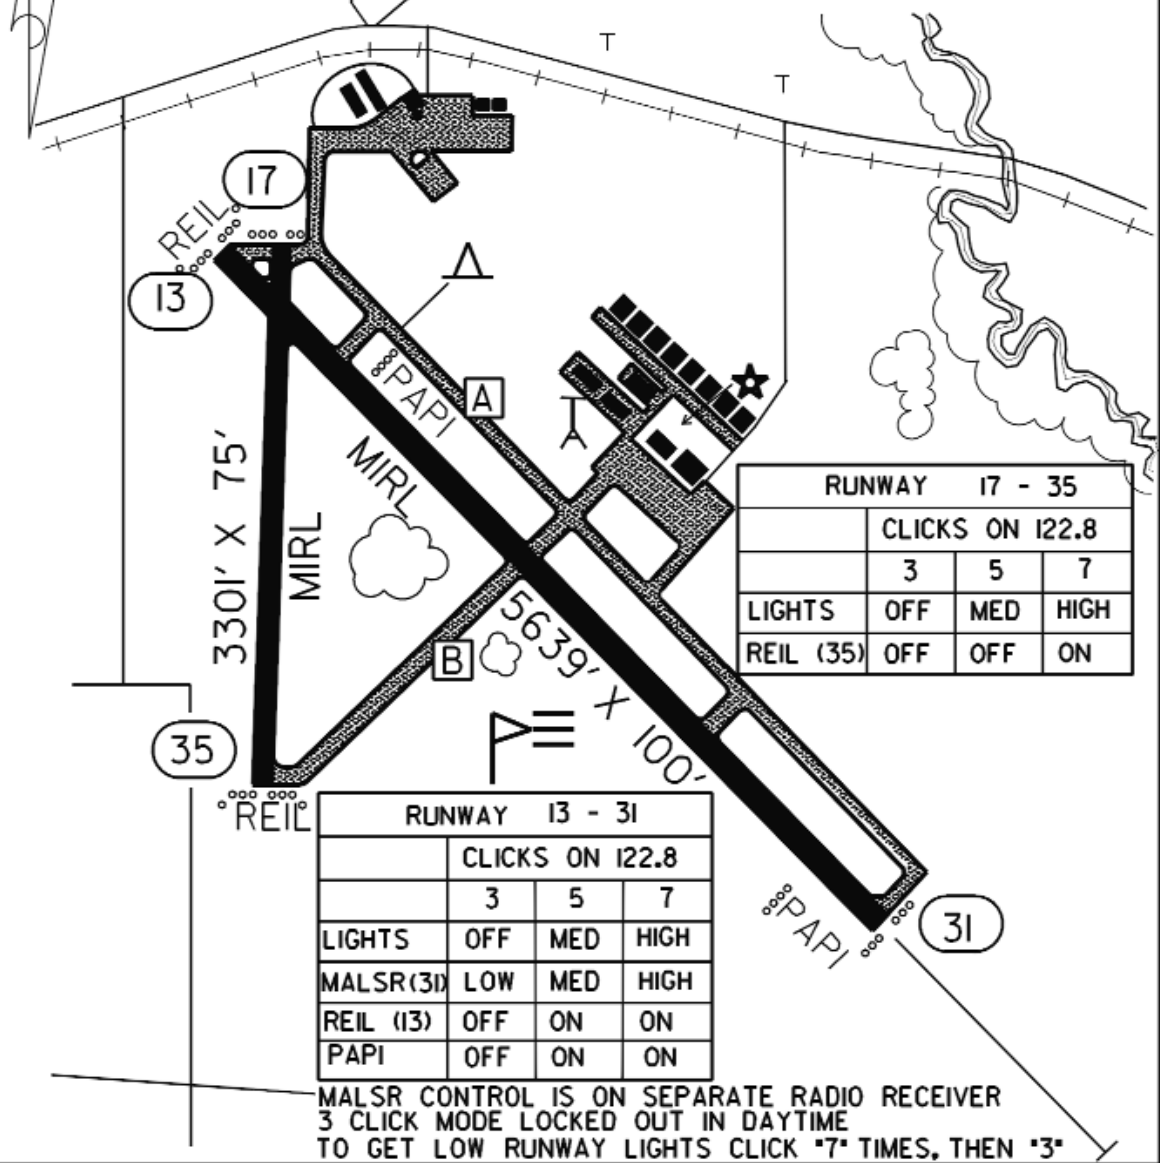

FIELD ELEV. 1183'

(FFM)

FERGUS FALLS

VICINITY MAP

SEC. CH: TWIN CITIES (S)  
 LAT: 46° 17.1'  
 LONG: 96° 09.4'  
 COMM: CTAF: 122.8 (L)  
 AWOS: 110.4 VOR  
 RCO FSS: 122.35  
 TPA: 2000' (817')  
 APPROACH: ILS, GPS,  
 NDB & VOR

N VARIATION  
 5° E

RUNWAY 17 - 35			
	CLICKS ON 122.8		
	3	5	7
LIGHTS	OFF	MED	HIGH
REIL (35)	OFF	OFF	ON

RUNWAY 13 - 31			
	CLICKS ON 122.8		
	3	5	7
LIGHTS	OFF	MED	HIGH
MALSR (31)	LOW	MED	HIGH
REIL (13)	OFF	ON	ON
PAPI	OFF	ON	ON