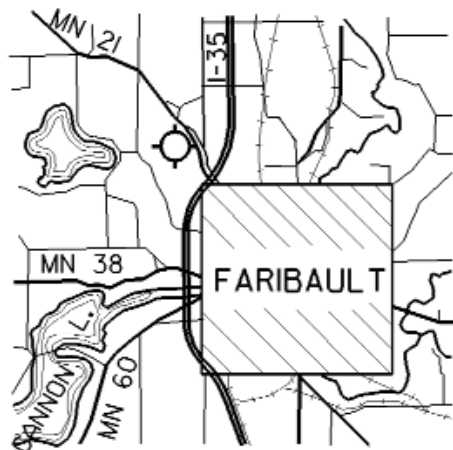

FIELD ELEV. 1060'

(FBL)

FARIBAULT

VICINITY MAP

SEC. CH: OMAHA NORTH  
 LAT: 44°19.6'  
 LONG: 93°18.7'  
 COMM: CTAF: 122.8 (L)  
 AWOS: III.2 VOR  
 MPLS APP: 134.7  
 GCO: 121.725  
 RNAV: (FOW III.2) R017 D7.8  
 TPA: 2060' (1000')  
 APPROACH: VOR, GPS,  
 VOR/DME & RNAV