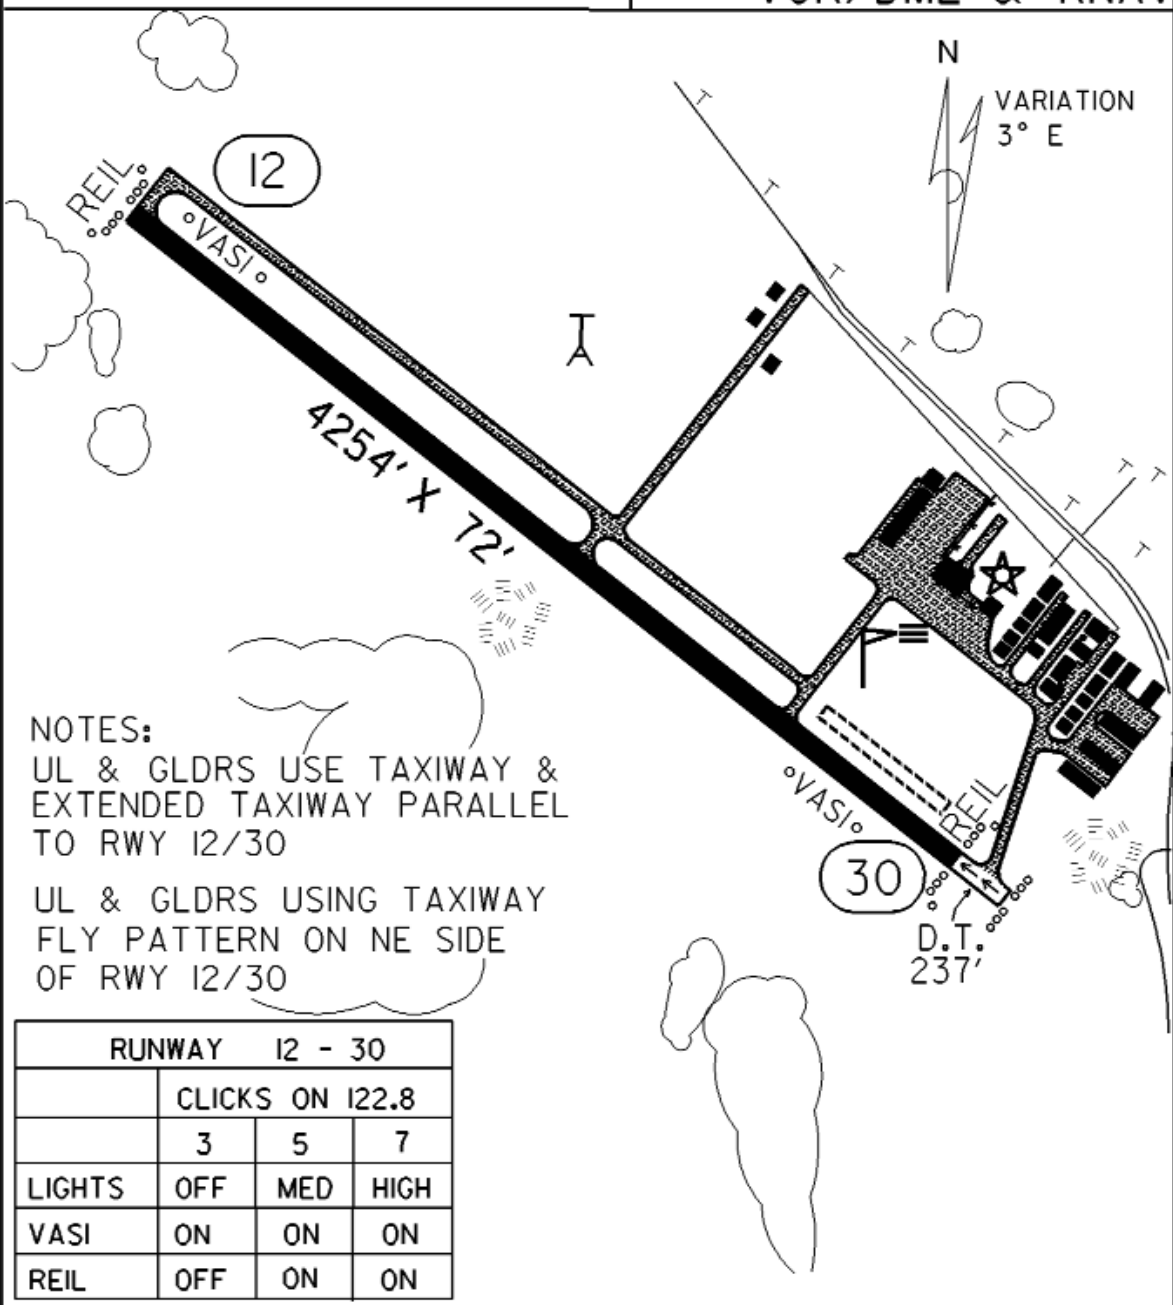

FIELD ELEV. 1060'

(FBL)

FARIBAULT

VICINITY MAP

SEC. CH: OMAHA NORTH  
 LAT: 44°19.6'  
 LONG: 93°18.7'  
 COMM: CTAF: 122.8 (L)  
 AWOS: III.2 VOR  
 MPLS APP: 134.7  
 GCO: 121.725  
 RNAV: (FOW III.2) R017 D7.8  
 TPA: 2060' (1000')  
 APPROACH: VOR, GPS,  
 VOR/DME & RNAV

NOTES:  
 UL & GLDRS USE TAXIWAY & EXTENDED TAXIWAY PARALLEL TO RWY 12/30  
 UL & GLDRS USING TAXIWAY FLY PATTERN ON NE SIDE OF RWY 12/30

RUNWAY 12 - 30			
CLICKS ON 122.8			
	3	5	7
LIGHTS	OFF	MED	HIGH
VASI	ON	ON	ON
REIL	OFF	ON	ON