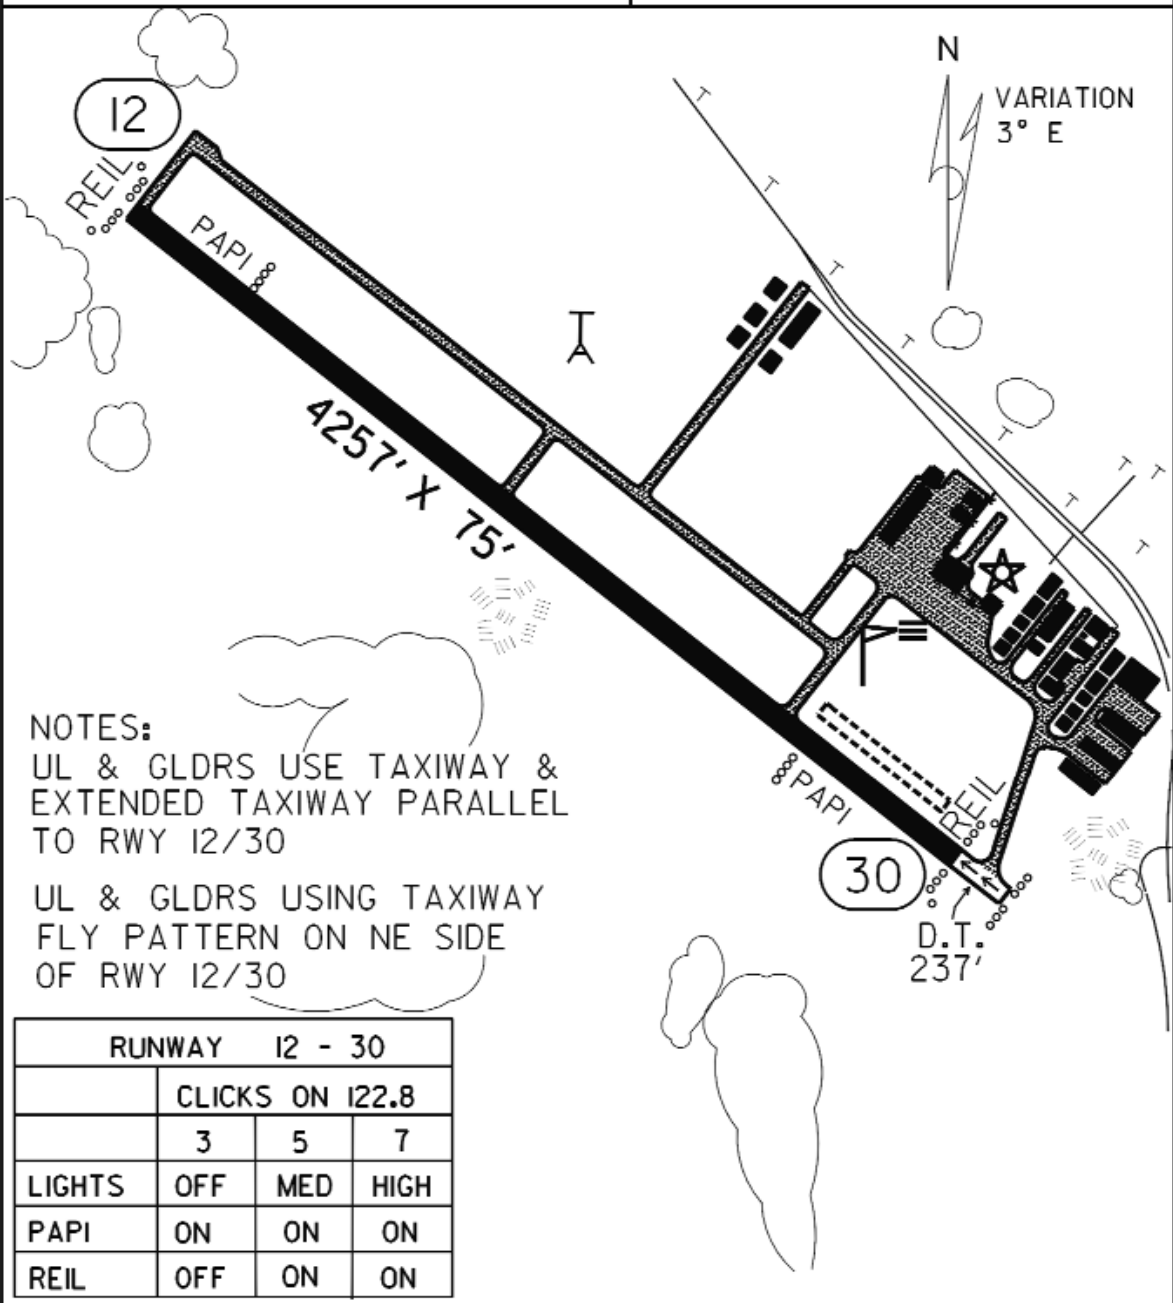

FIELD ELEV. 1060'

(FBL)

FARIBAULT

VICINITY MAP

SEC. CH: OMAHA NORTH
 LAT: 44°19.6'
 LONG: 93°18.7'
 COMM: CTAF: 122.8 (L)
 AWOS: III.2 VOR
 MPLS APP: 134.7
 GCO: 121.725
 TPA: 2060' (1000')
 APPROACH: VOR, GPS &
 RNAV

NOTES:
 UL & GLDRS USE TAXIWAY &
 EXTENDED TAXIWAY PARALLEL
 TO RWY 12/30
 UL & GLDRS USING TAXIWAY
 FLY PATTERN ON NE SIDE
 OF RWY 12/30

RUNWAY 12 - 30			
CLICKS ON 122.8			
	3	5	7
LIGHTS	OFF	MED	HIGH
PAPI	ON	ON	ON
REIL	OFF	ON	ON