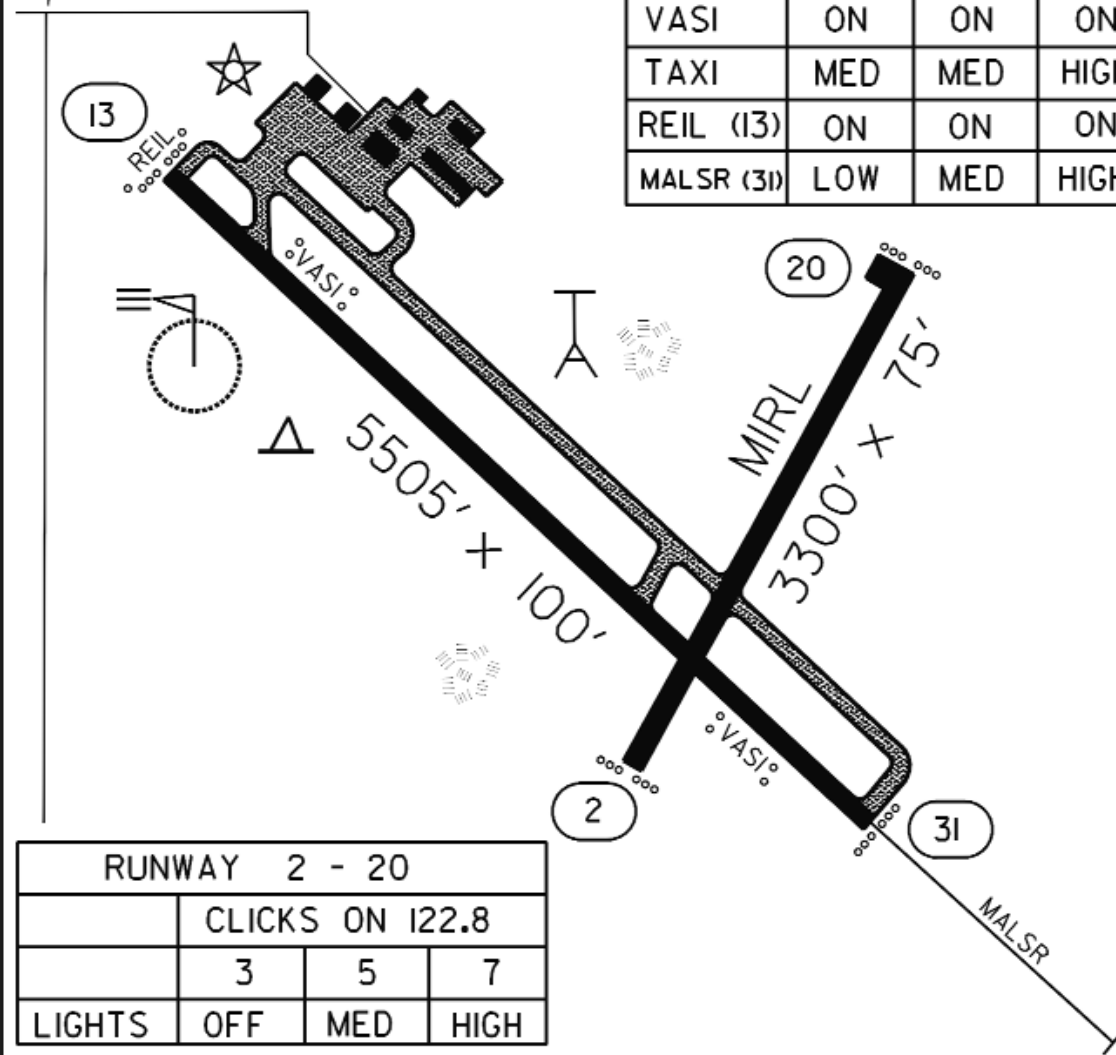

FIELD ELEV. 1162'

(FRM)

FAIRMONT

SEC. CH: OMAHA NORTH
 LAT: 43° 38.6'
 LONG: 94° 24.9'
 COMM: CTAF: 122.8(L)
 AWOS: 110.2 VOR
 RCO FSS: 123.6R 110.2T
 MPLS CTR: 127.75
 TPA: 2000' (838')
 APPROACH: ILS, GPS,
 VOR/DME, VOR &
 RNAV

N
 VARIATION
 4° E

DAYLIGHT:
 TO GET LOW, CLICK
 5 OR *7* FIRST,
 THEN *3*

RUNWAY 13 - 31			
	CLICKS ON 122.8		
	3	5	7
LIGHTS	OFF	MED	HIGH
VASI	ON	ON	ON
TAXI	MED	MED	HIGH
REIL (13)	ON	ON	ON
MALSR (31)	LOW	MED	HIGH