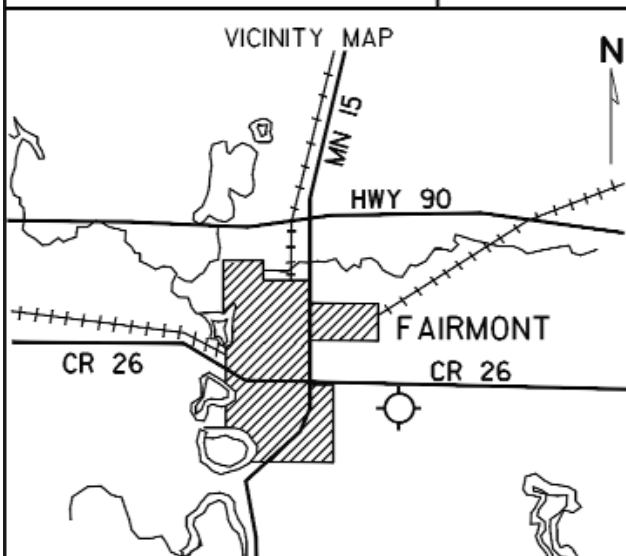

FIELD ELEV. 1162'

(FRM)

FAIRMONT

SEC. CH: OMAHA NORTH
 LAT: 43° 38.6'
 LONG: 94° 24.9'
 COMM: CTAF: 122.8(L)
 AWOS: 110.2 VOR
 RCO FSS: 123.6R 110.2T
 MPLS CTR: 127.75
 TPA: 2000' (838')
 APPROACH: ILS, GPS,
 VOR/DME, VOR &
 RNAV

N
 VARIATION
 4° E

DAYLIGHT:
 TO GET LOW, CLICK
 5 OR *7* FIRST,
 THEN *3*

RUNWAY 13 - 31			
	CLICKS ON 122.8		
	3	5	7
LIGHTS	OFF	MED	HIGH
VASI	ON	ON	ON
TAXI	MED	MED	HIGH
REIL (13)	ON	ON	ON
MALSR (31)	LOW	MED	HIGH