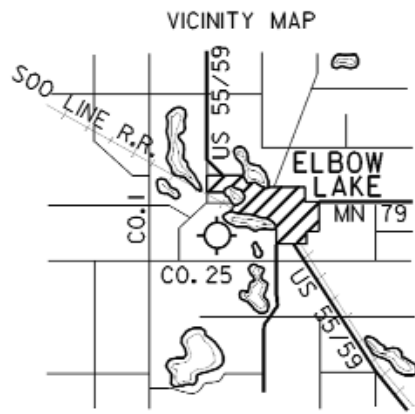

Elbow Lake - Y63

- Airport Manager:** Joe LaRue - 218-685-6594 - joe@prairie-air.net
- Contact Person:** Joe LaRue - 218-685-6594 - joe@prairie-air.net
- AWOS/ASOS:** 218-685-6456 - VHF 118.075
- MnWAS Loc/Hrs:** Arrival/Departure Building - 24 hours
- Attended:** All/Mon-Fri/0700-1800, All/Sat/0800-1200
- Fuel:** 100LL - available 24 hours with credit card
- After Hrs Service:** 218-685-6594
- FBO(s):** Prairie Air, Inc. - 218-685-6594 - 122.9 - joe@prairie-air.net - www.prairie-air.net
- Businesses:** Ricks Aerial Spraying - 320-284-2239
- Ground Transport:** Courtesy car - call for key
- Food Service:** Catering available - 218-685-5100
- Dining:** Han's House - 218-685-4193 - 1 mile
Elbow Inn - 218-685-4041 - 1 mile
The Knotty Pine - 218-685-4242 - 1 mile
- Lodging:** Country Inn Motel - 218-685-4511 - ½ mile
- Airport Events:** Annual Fly-In - first weekend in August
- Underwing Camp:** Yes
- Campgrounds:** Tipsinah Mounds Campground - 218-685-5114 - 6 miles
- Local Attractions:** Tipsinah Mounds Golf Course - Pomme de Terre Lake Golf Course - 6 miles - 218-685-4271 or 800-660-8642 - Holes: 18; campgrounds; Pomme de Terre Lake Flekkefest Celebrations - first weekend in August; Grant County Historical Museum; excellent fishing & hunting; snowmobiling - 120 miles of trails
- Comments:** Airport manager's cell phone - 208-755-5988
Evening after hours phone - 208-755-5988
Arrival/Departure Building phone - 218-685-4905
FBO hours - Mon-Fri, 7:00 A.M. - 6:00 P.M.

FIELD ELEV. 1205'

(Y63)

ELBOW LAKE

SEC. CH: TWIN CITIES (S)
 LAT: 45°59.2'
 LONG: 95°59.5'
 COMM: CTAF: 122.9 (L)
 AWOS: 118.075 VHF
 MPLS CTR: 126.1
 TPA: 2000' (795')

RUNWAY 14 - 32			
	CLICKS ON 122.9		
	3	5	7
LIGHTS	OFF	MED	HIGH
PAPI	OFF	ON	ON
REIL	OFF	OFF	ON

DAYTIME LOW IS LOCKED OUT
 TO GET 'LOW' CLICK '7' FIRST
 THEN '3'

ELBOW LAKE MUNICIPAL -
 PRIDE OF THE PRAIRIE AIRPORT

ELBOW LAKE