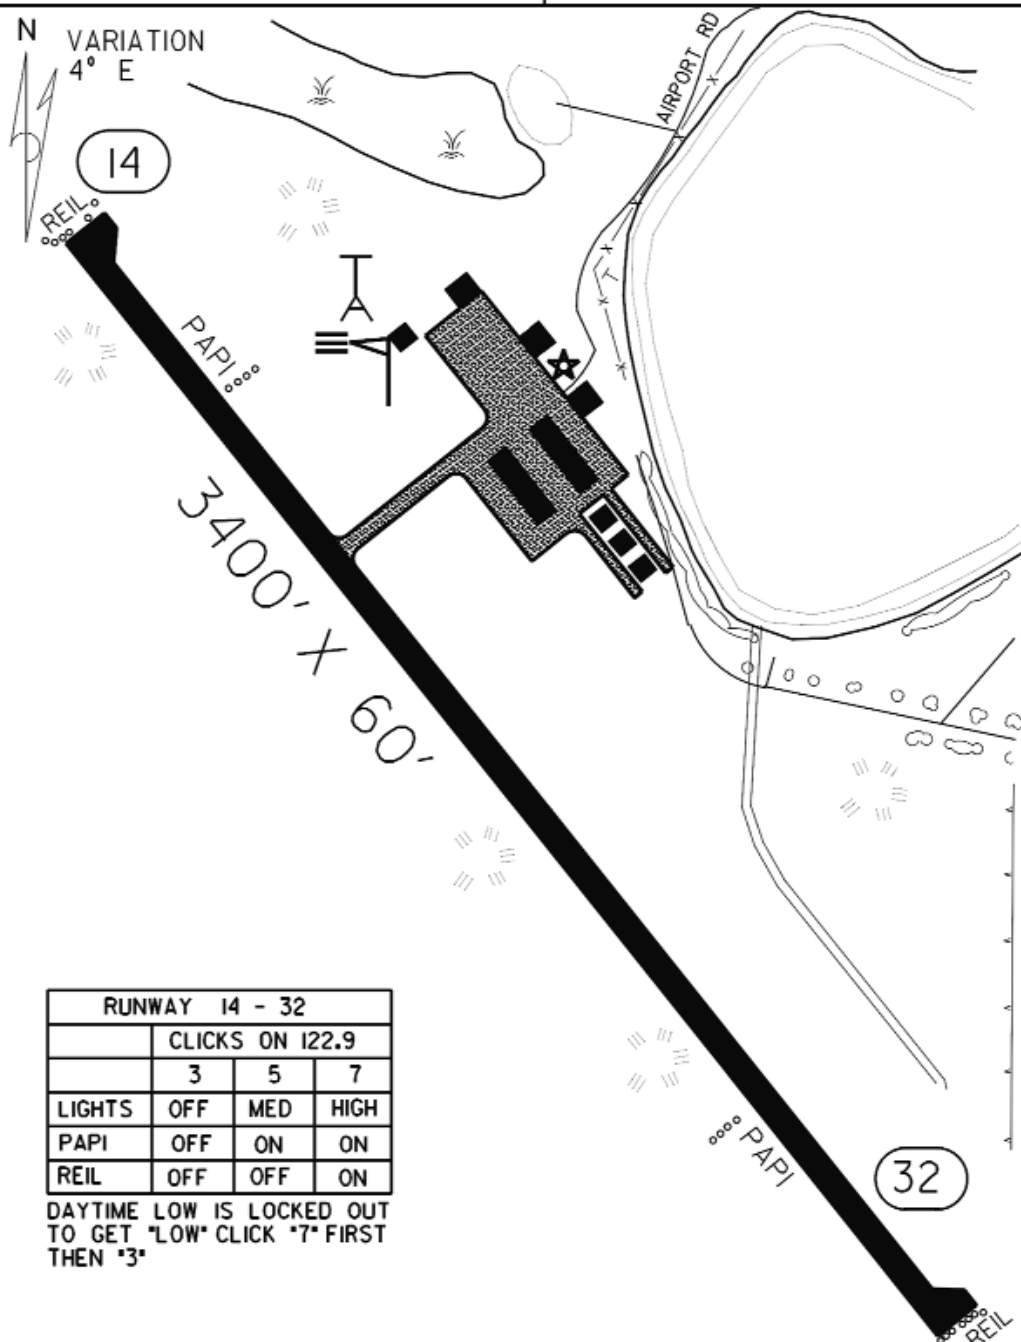

Elbow Lake - Y63

- Airport Manager:** Joe LaRue - 218-685-6594 - joe@prairie-air.net
- Contact Person:** Joe LaRue - 218-685-6594 - joe@prairie-air.net
- AWOS/ASOS:** 218-685-6456 - VHF 118.075
- MnWAS Loc/Hrs:** Arrival/Departure Building - 24 hours
- Attended:** All/Mon-Fri/0700-1800, All/Sat/0800-1200
- Fuel:** 100LL - available 24 hours with credit card
- After Hrs Service:** 218-685-6594
- FBO(s):** Prairie Air, Inc. - 218-685-6594 - 122.9 - joe@prairie-air.net - www.prairie-air.net
- Businesses:** Ricks Aerial Spraying - 320-284-2239
- Ground Transport:** Courtesy car - call for key
- Food Service:** Catering available - 218-685-5100
- Dining:** Han's House - 218-685-4193 - 1 mile
Elbow Inn - 218-685-4041 - 1 mile
The Knotty Pine - 218-685-4242 - 1 mile
- Lodging:** Country Inn Motel - 218-685-4511 - ½ mile
- Airport Events:** Annual Fly-In - first weekend in August
- Underwing Camp:** Yes
- Campgrounds:** Tipsinah Mounds Campground - 218-685-5114 - 6 miles
- Local Attractions:** Tipsinah Mounds Golf Course - Pomme de Terre Lake Golf Course - 6 miles - 218-685-4271 or 800-660-8642 - Holes: 18; campgrounds; Pomme de Terre Lake Flekkefest Celebrations - first weekend in August; Grant County Historical Museum; excellent fishing & hunting; snowmobiling - 120 miles of trails
- Comments:** Airport manager's cell phone - 208-755-5988
Evening after hours phone - 208-755-5988
Arrival/Departure Building phone - 218-685-4905
FBO hours - Mon-Fri, 7:00 A.M. - 6:00 P.M.

FIELD ELEV. 1205'

(Y63)

ELBOW LAKE

SEC. CH: TWIN CITIES (S)
 LAT: 45°59.2'
 LONG: 95°59.5'
 COMM: CTAF: 122.9 (L)
 AWOS: 118.075 VHF
 MPLS CTR: 126.1
 TPA: 2000' (795')

RUNWAY 14 - 32			
	CLICKS ON 122.9		
	3	5	7
LIGHTS	OFF	MED	HIGH
PAPI	OFF	ON	ON
REIL	OFF	OFF	ON

DAYTIME LOW IS LOCKED OUT
 TO GET 'LOW' CLICK '7' FIRST
 THEN '3'

ELBOW LAKE MUNICIPAL -
 PRIDE OF THE PRAIRIE AIRPORT

ELBOW LAKE