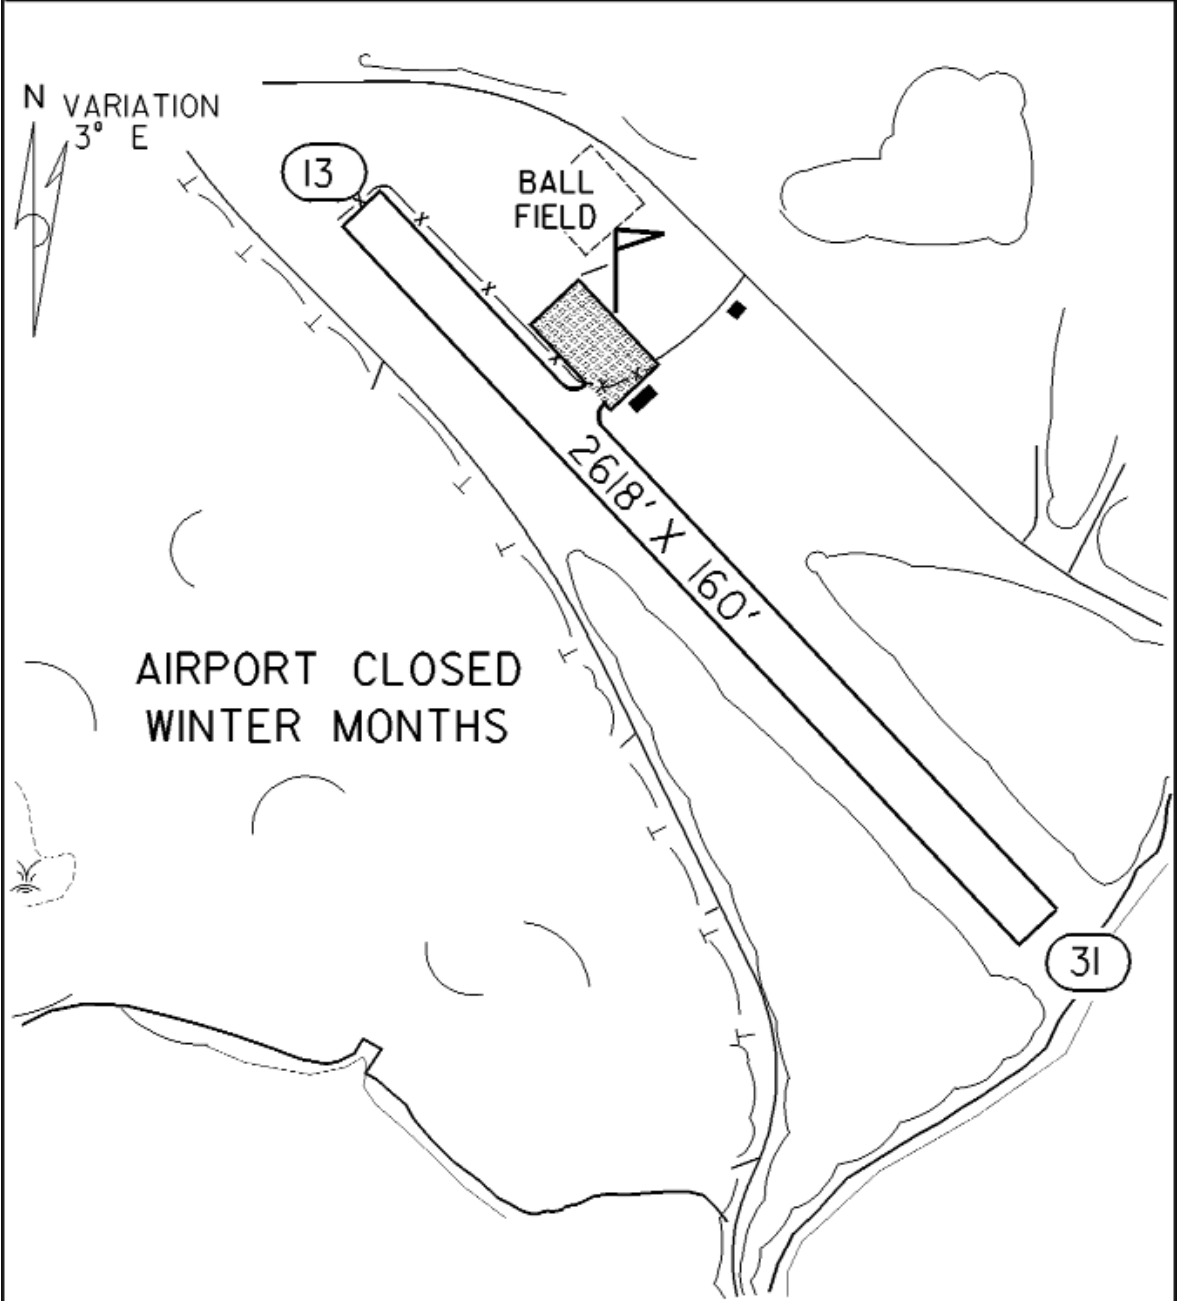

EAST GULL LAKE AIRPORT

EAST GULL LAKE