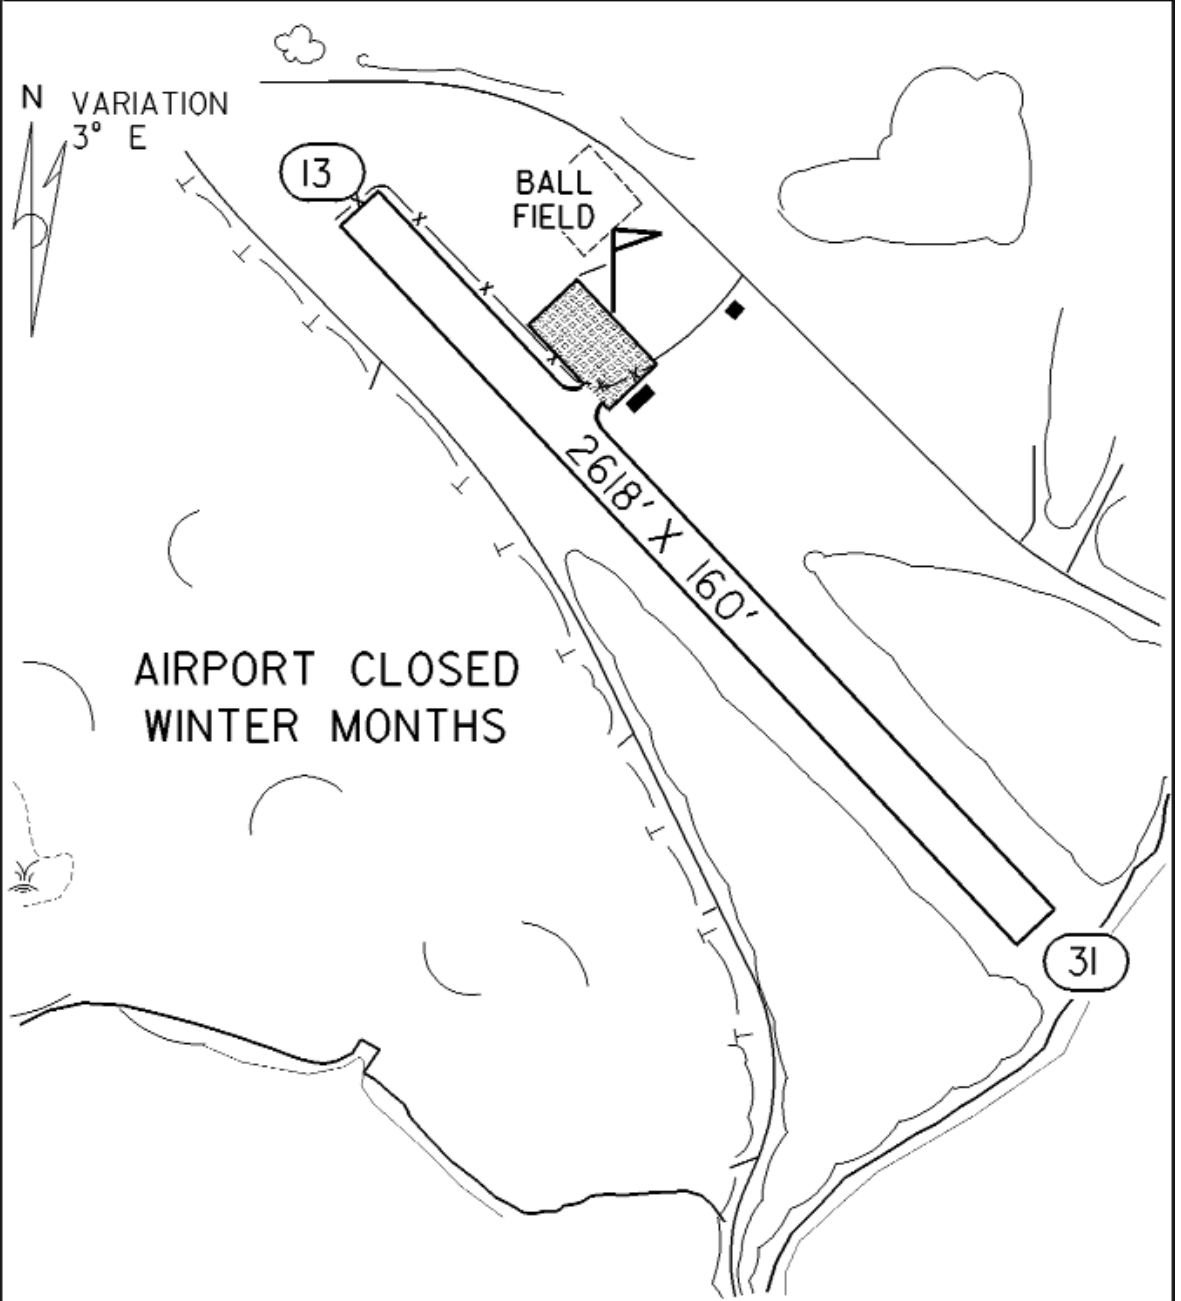

EAST GULL LAKE AIRPORT

EAST GULL LAKE