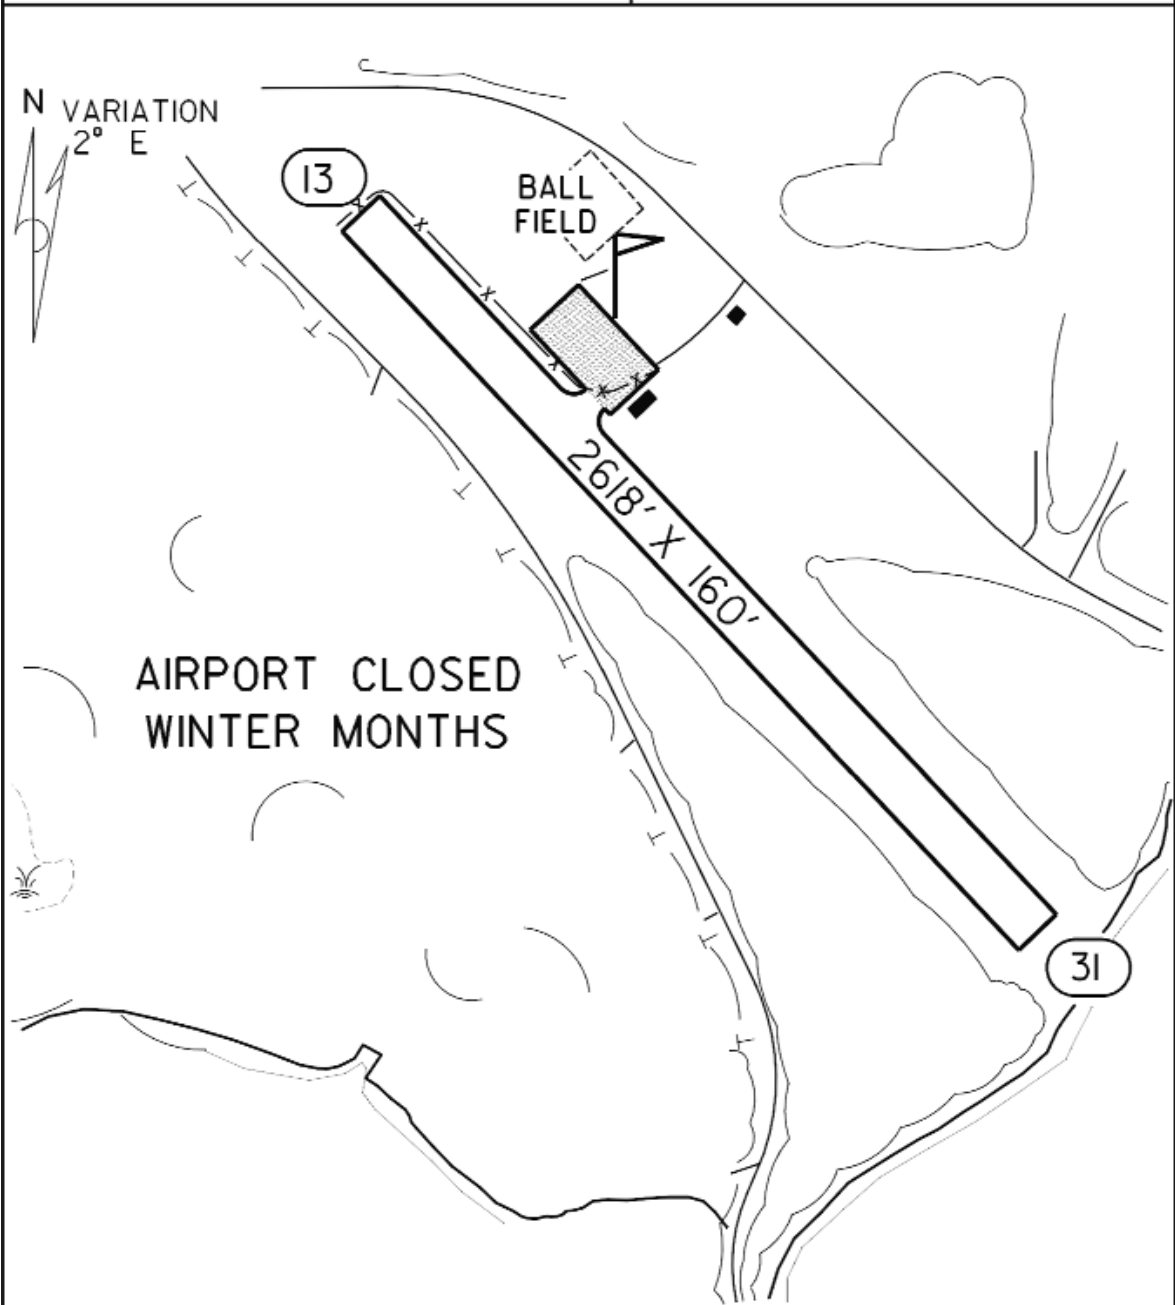

Lodging: Cragun's - 218-829-3591 - 1½ blocks
Madden's on Gull Lake - 218-829-2811 - 1½ blocks

Airport Events: None reported

Underwing Camp: No

Campgrounds: Corps of Engineers - 4 miles

Local Attractions: Madden's on Gull Lake Golf Course - 218-829-2811 - 1½ blocks; Classic Golf Course - 1½ miles; Cragun's Legacy Golf Course; many lakes; restaurants; lodges

Comments: None

FIELD ELEV. 1236'

(9Y2) EAST GULL LAKE

SEC. CH: TWIN CITIES (S)
LAT: 46° 23.0'
LONG: 94° 21.7'
COMM: CTAF: 122.9
MPLS CTR: 118.05
TPA: 2200' (964')

EAST GULL LAKE AIRPORT

EAST GULL LAKE