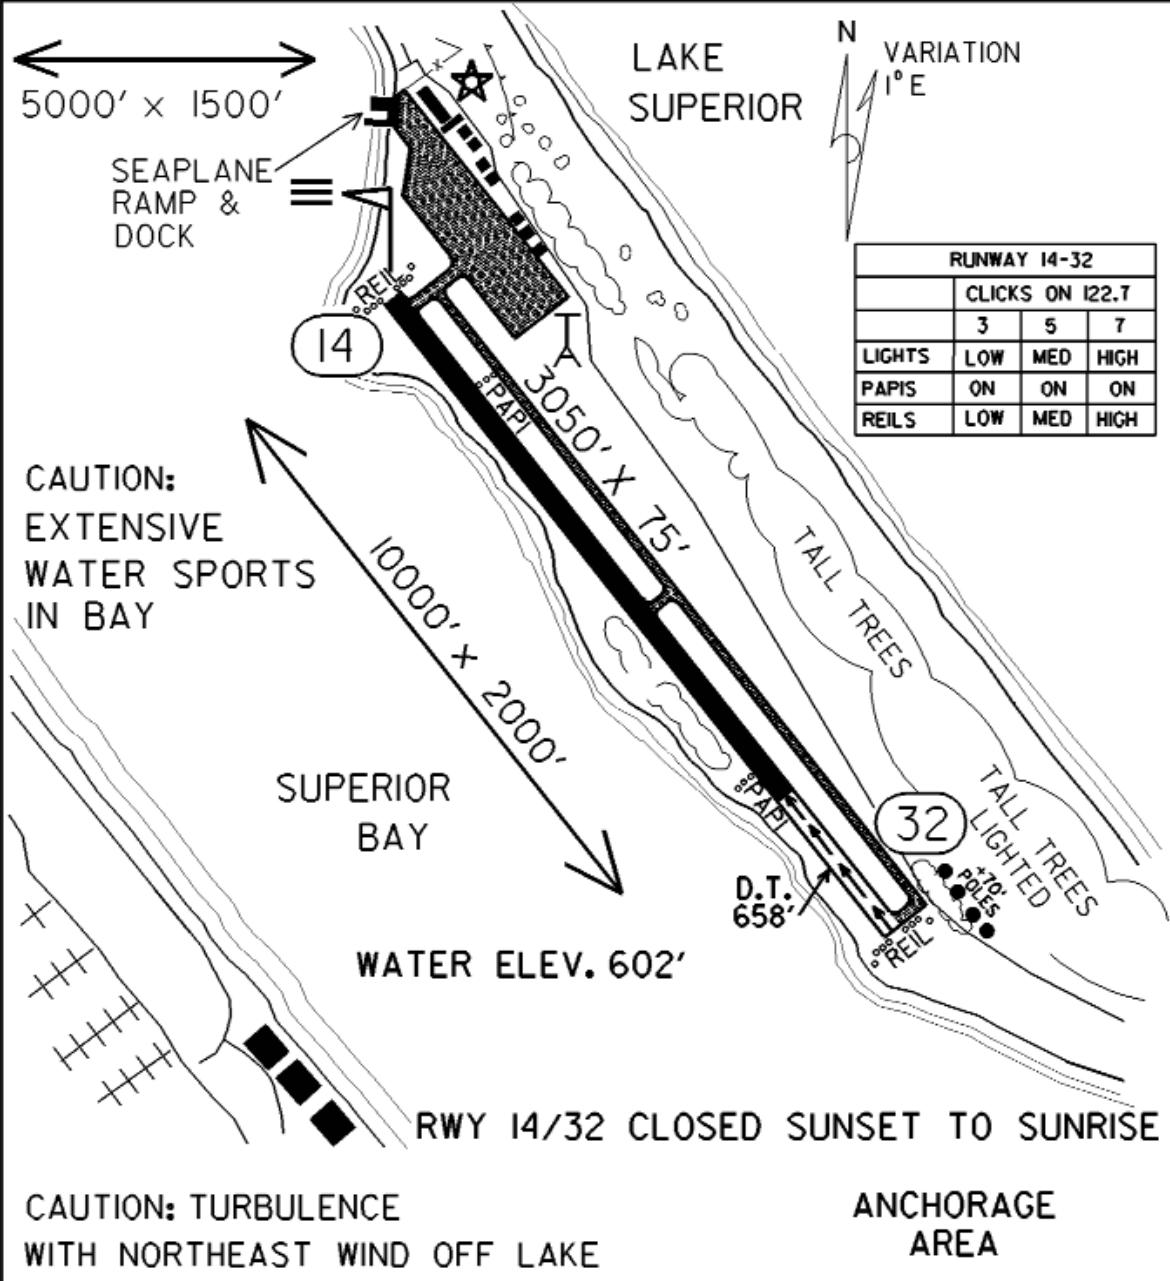

FIELD ELEV. 610'

(DYT)

DULUTH

SEC. CH: GREEN BAY NORTH
 LAT: 46° 43.3'
 LONG: 92° 02.6'
 COMM: CTAF: 122.7 (L)
 AWOS: 119.275 VHF
 DLH APP: 125.45
 DLH CLNC DEL: 124.8
 MPLS CTR: 127.9
 RNAV: (DLH 112.6) R121 D8.2
 AIRPORT OF ENTRY
 PARACHUTE JUMPING AREA
 (DLH 120° AT 5 NM)
 TPA: 1600' (990'/998')
 APPROACH: NDB, RNAV, GPS

SKY HARBOR AIRPORT & SEAPLANE BASE

DULUTH