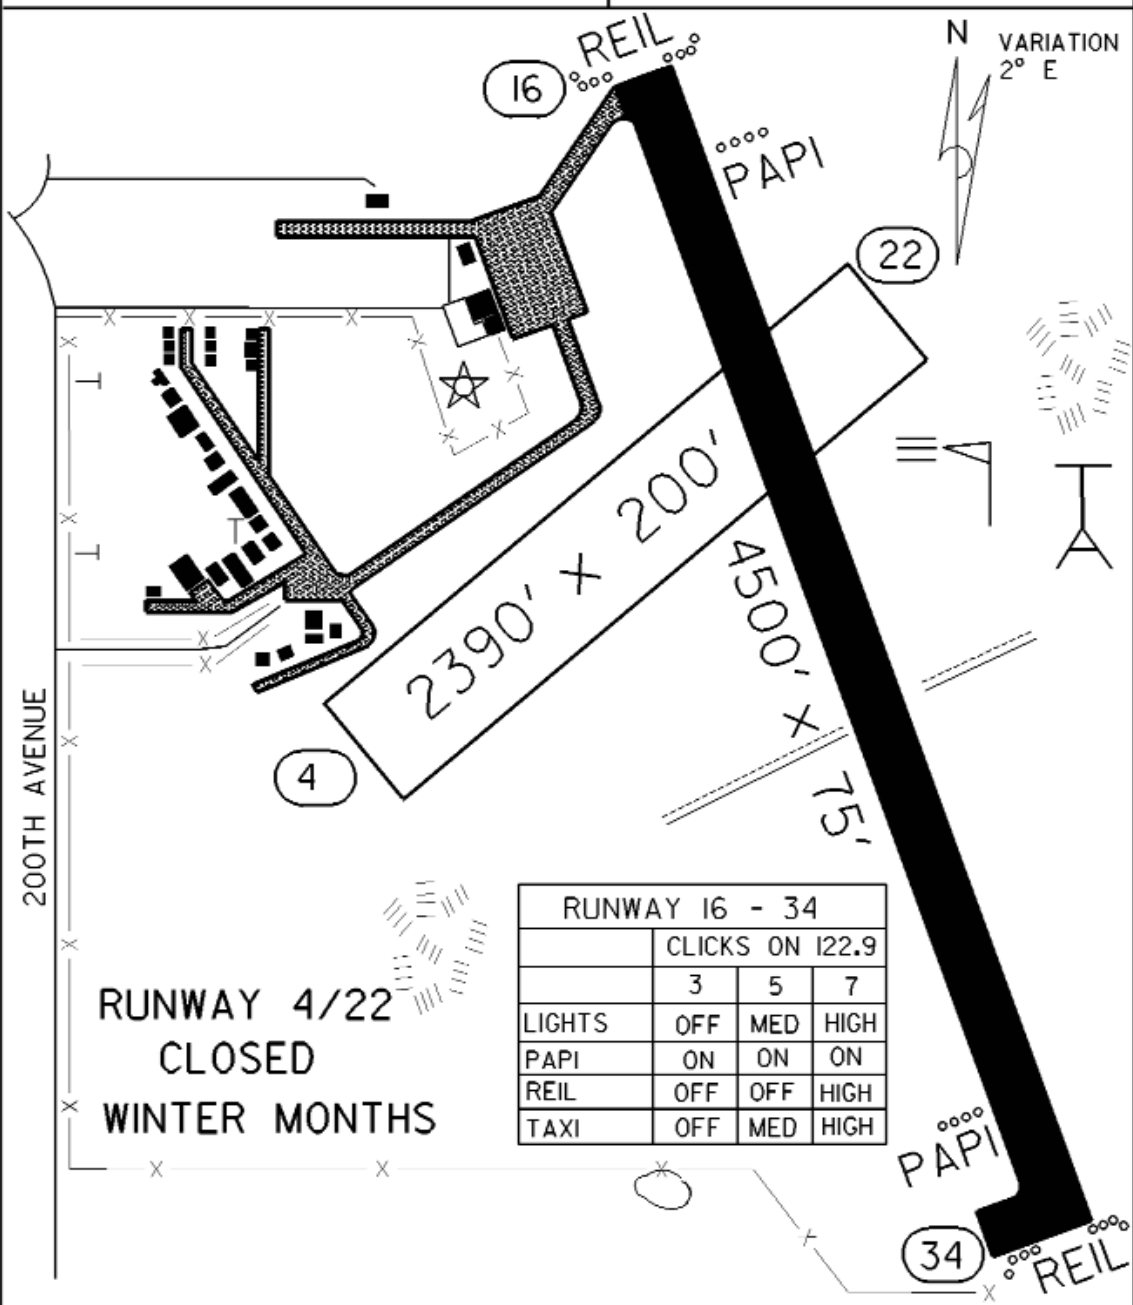

Comments: Runway 4/22 closed in the winter
When Rochester tower is closed use MPLS CTR - 132.35
Mayo Clinic - Rochester - 15 miles

FIELD ELEV. 1305'

(TOB)

DODGE CENTER

VICINITY MAP

SEC. CH: GREEN BAY

LAT: 44° 01.8'

LONG: 92° 49.9'

COMM: CTAF: 122.9 (L)

AWOS: 119.075 VHF

ROCHESTER APP: 119.8

MPLS CTR: 132.35

RNAV: (RST 112.0) R319 DI7.4

TPA: 2105' (800')

APPROACH: GPS & VOR

200TH AVENUE

RUNWAY 4/22
CLOSED
WINTER MONTHS

RUNWAY 16 - 34			
	CLICKS ON 122.9		
	3	5	7
LIGHTS	OFF	MED	HIGH
PAPI	ON	ON	ON
REIL	OFF	OFF	HIGH
TAXI	OFF	MED	HIGH

DODGE CENTER MUNICIPAL AIRPORT

DODGE CENTER