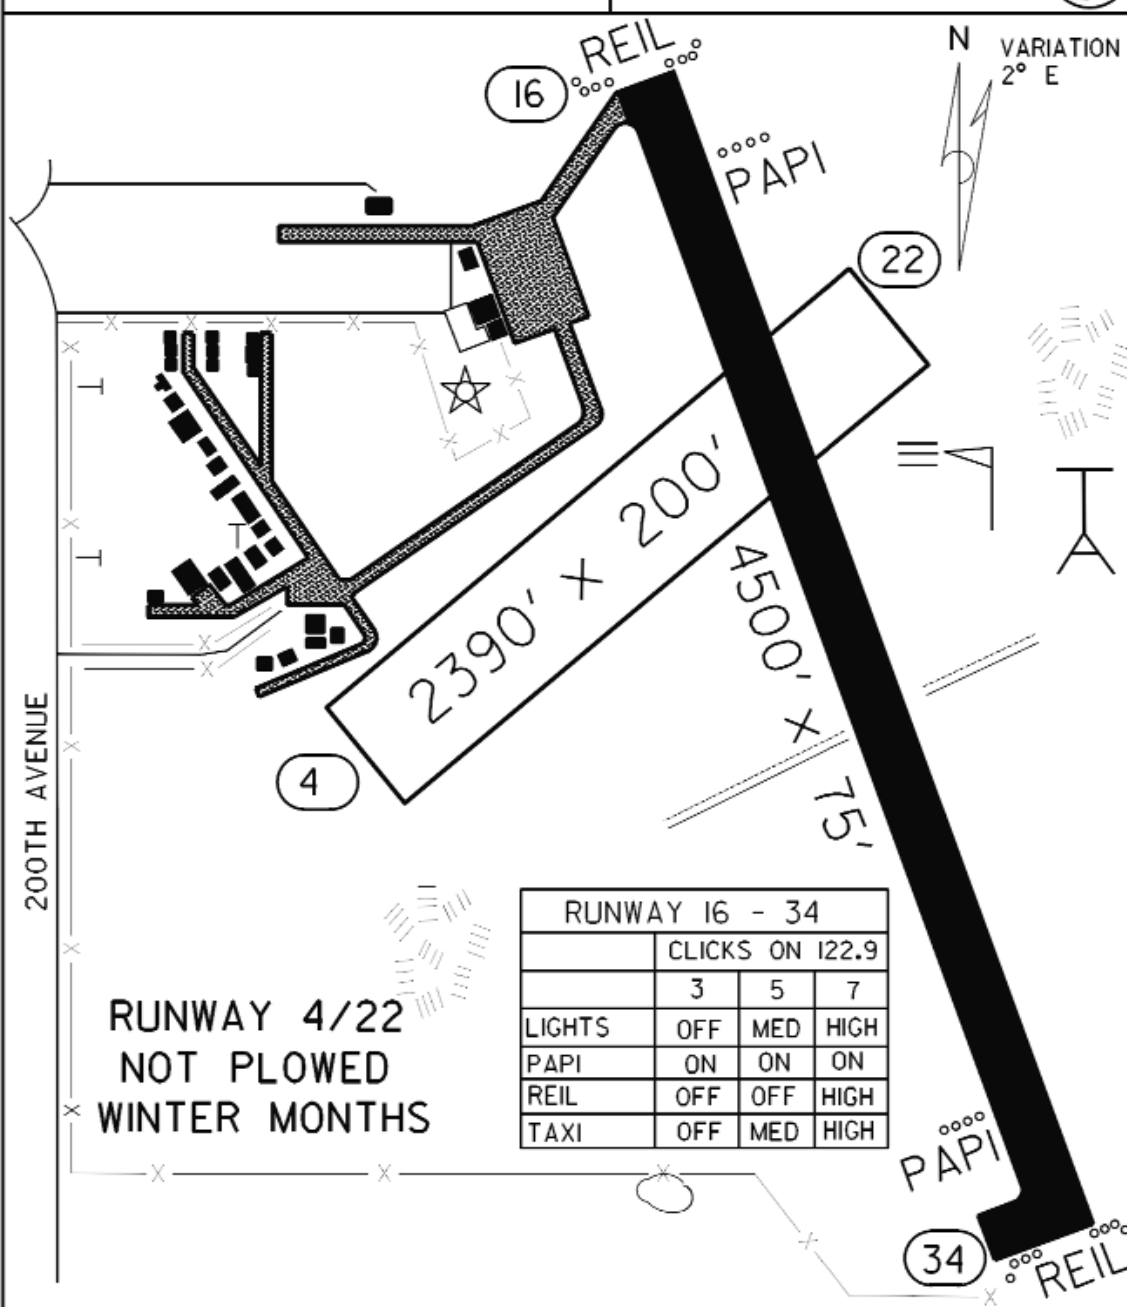

DODGE CENTER MUNICIPAL AIRPORT

DODGE CENTER