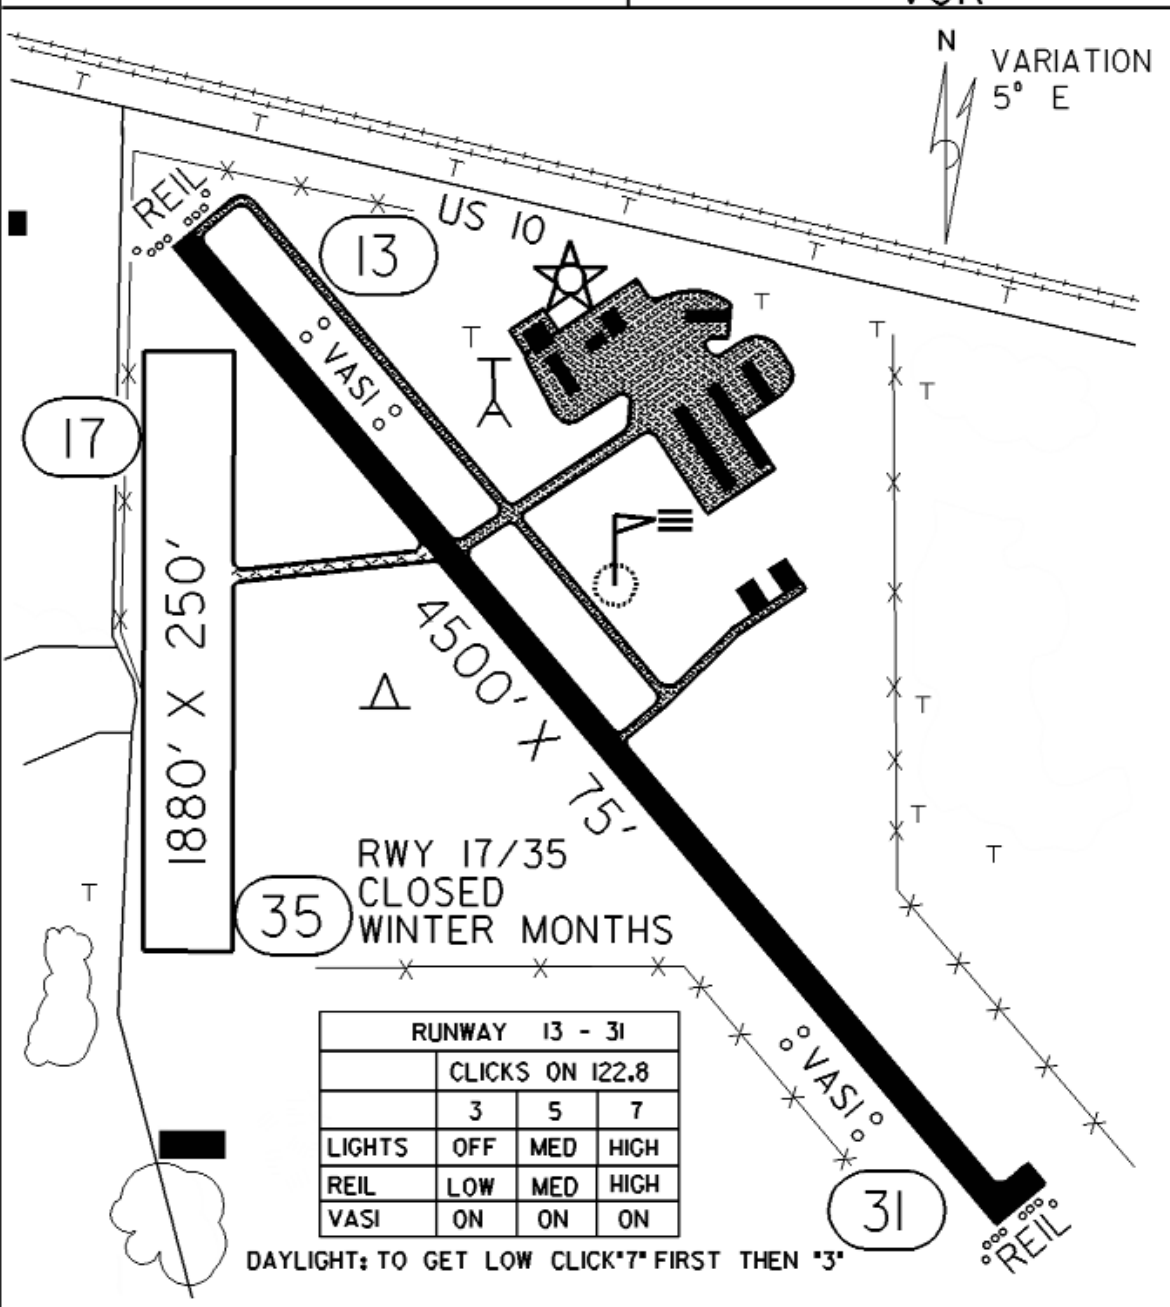

FIELD ELEV. 1397'

(DTL)

DETROIT LAKES

SEC. CH: TWIN CITIES (N)
 LAT: 46° 49.5'
 LONG: 95° 53.1'
 COMM: CTAF: 122.8 (L)
 AWOS: III.2 VOR
 RCO FSS: 122.5
 RNAV: (DTL) III.2) ON AIRPORT
 TPA: 2197' (800')
 APPROACH: RNAV, GPS
 VOR