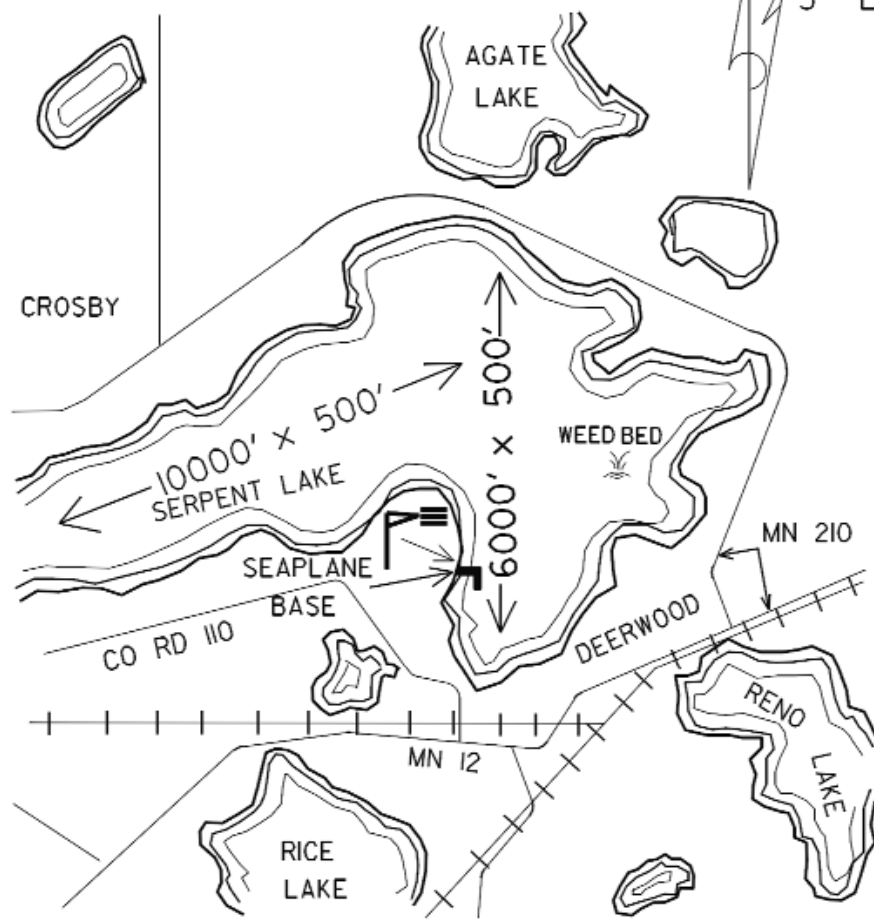

**Lodging:** Country Inn - 218-534-3101 - 1 mile

**Airport Events:** None reported

**Underwing Camp:** No

**Campgrounds:** Crosby Park - 2½ miles

**Golf Courses:** Cuyuna Country Club - 218-534-2489 - 1½ miles

**Local Attractions:** Mine Museum  
Fishing

**Comments:** 100LL fuel - emergency only

WATER ELEV. 1246'

(M14)

DEERWOOD

N

SEC. CH: TWIN CITIES (S)  
 LAT: 46° 28.5'  
 LONG: 93° 55.1'  
 COMM: CTAF: 122.9  
 MPLS CTR: 118.05  
 WATERWAY 6 RGT TFC  
 TPA: 2200' (954')

NO LOW FLYING OVER HOSPITAL IN CROSBY

N

VARIATION 3° E

MAL'S SEAPLANE BASE

DEERWOOD