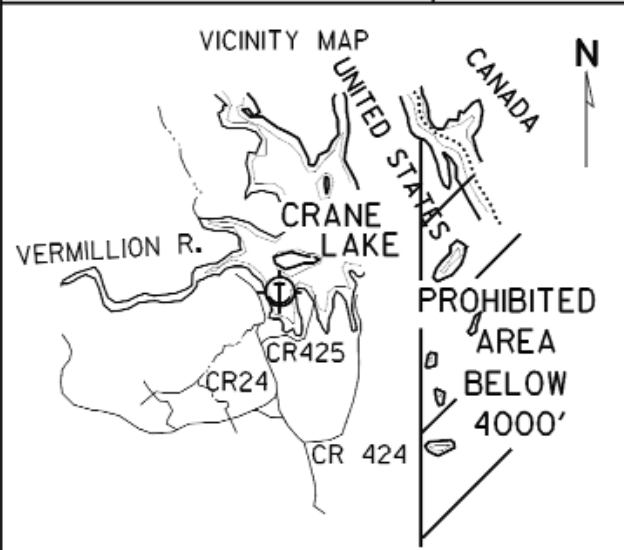

Crane Lake - CDD

www.scottsoncranelake.com

Airport Manager: Darrell Scott - 218-993-2341 - scottsresort@frontiernet.net
Contact Person: Darrell Scott - 218-993-2341 - scottsresort@frontiernet.net
AWOS/ASOS: 218-993-2467 - NDB 385
MnWAS Loc/Hrs: Restaurant - same as attendance schedule
Attended: May-Sep/All/0700-2000, Oct-Apr/All/1000-1800
Fuel: Mogas, 100LL - after hours call: 218-993-2341
After Hrs Service: 218-993-2341
FBO(s): None
Businesses: None
Ground Transport: None
Food Service: Restaurant on airport
Dining: On airport
Lodging: On airport
Airport Events: None reported
Underwing Camp: No
Campgrounds: Scott's Resort & Seaplane Base - ½ mile
Local Attractions: Vermilion River Greens - 12 miles
Voyaguers National Park
Comments: U.S. Customs - 218-993-2321 - on-call basis

WATER ELEV. 1119'

(CDD)

CRANE LAKE

SEC. CH: GREEN BAY
 LAT: 48° 16.0'
 LONG: 92° 29.0'
 COMM: CTAF: 122.8
 AWOS: 385 NDB
 RCO FSS: 122.2
 NDB: (SCG) 385
 LANDING RIGHTS AIRPORT
 TPA: 1919' (800')

SCOTT'S SEAPLANE BASE

CRANE LAKE