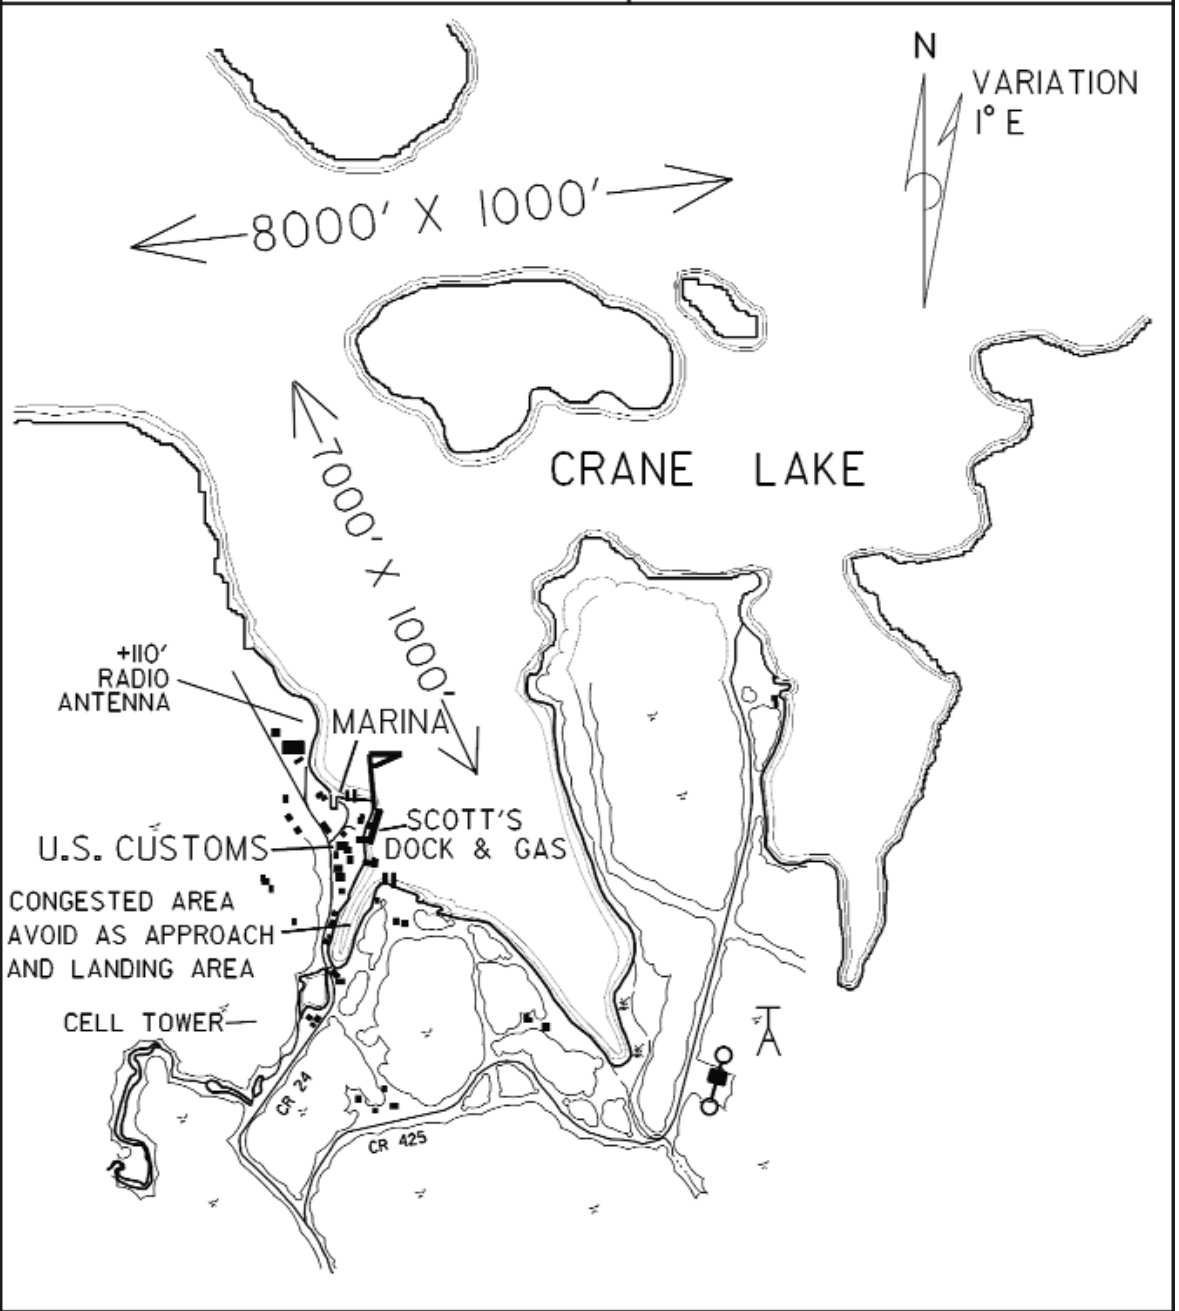

Crane Lake - CDD

www.scottsoncranelake.com

Airport Manager: Darrell Scott - 218-993-2341 - scottsresort@frontiernet.net
Contact Person: Darrell Scott - 218-993-2341 - scottsresort@frontiernet.net
AWOS/ASOS: 218-993-2467 - NDB 385
MnWAS Loc/Hrs: Restaurant - same as attendance schedule
Attended: May-Sep/All/0700-2000, Oct-Apr/All/1000-1800
Fuel: Mogas, 100LL - after hours call: 218-993-2341
After Hrs Service: 218-993-2341
FBO(s): None
Businesses: None
Ground Transport: None
Food Service: Restaurant on airport
Dining: On airport
Lodging: On airport
Airport Events: None reported
Underwing Camp: No
Campgrounds: Scott's Resort & Seaplane Base - ½ mile
Local Attractions: Vermilion River Greens - 12 miles
Voyaguers National Park
Comments: U.S. Customs - 218-993-2321 - on-call basis

WATER ELEV. 1119'

(CDD)

CRANE LAKE

SEC. CH: GREEN BAY
 LAT: 48° 16.0'
 LONG: 92° 29.0'
 COMM: CTAF: 122.8
 AWOS: 385 NDB
 RCO FSS: 122.2
 NDB: (SCG) 385
 LANDING RIGHTS AIRPORT
 TPA: 1919' (800')

SCOTT'S SEAPLANE BASE

CRANE LAKE