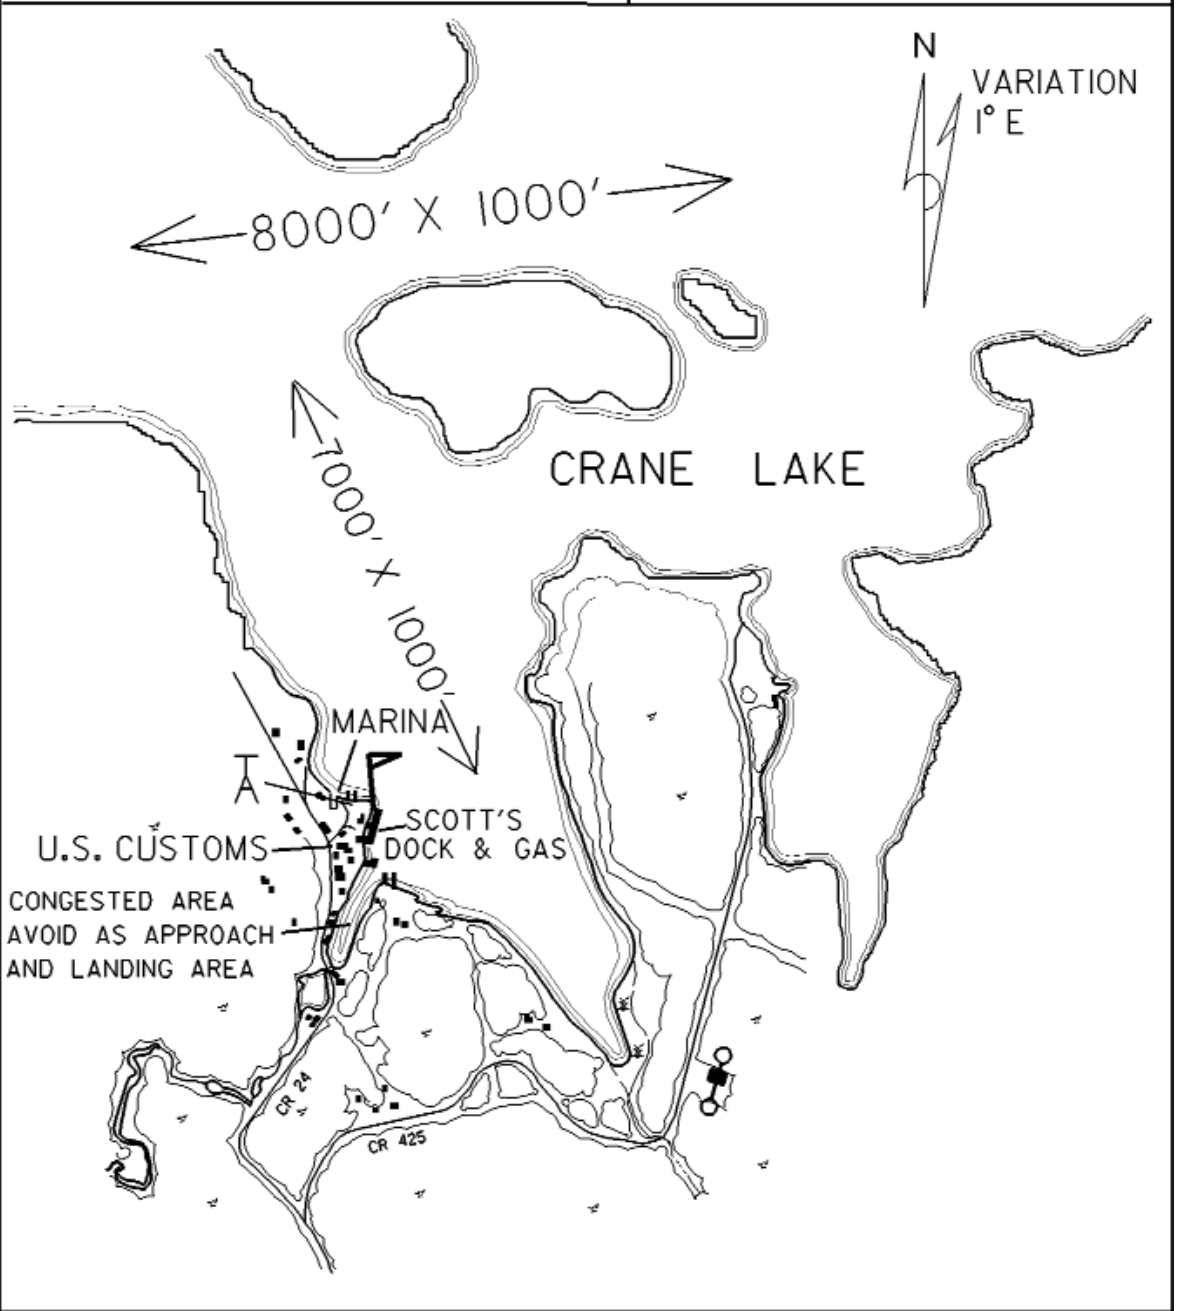

Crane Lake - CDD

Airport Manager: Darrell Scott - 218-993-2341 - scottsresort@frontiernet.net
Contact Person: Carole Scott - 218-993-2341
Chamber of Com: 218-993-2901 - www.visitcranelake.com
Aero Cht Coord: 4-K
AWOS/ASOS: 218-993-2467 - NDB 385
MnWAS Loc/Hrs: Restaurant - same as attendance schedule
Attended: May-Sep/All/0700-Dark
Fuel: Mogas, 100LL
Self Service Fuel: No
After Hrs Service: 218-993-2341
FBO(s): None
Ground Transport: None
Food Service: Restaurant on airport
Dining: On airport
Lodging: On airport
Airport Events: None reported
Underwing Camp: No
Campgrounds: Scott's Resort & Seaplane Base - ½ mile
Golf Courses: Vermilion River Greens - 12 miles
Local Attractions: Voyageurs National Park
Comments: U.S. Customs - 218-993-2321 - on-call basis

WATER ELEV. 1119'

(CDD)

CRANE LAKE

SEC. CH: GREEN BAY
 LAT: 48° 16.0'
 LONG: 92° 29.0'
 COMM: CTAF: 122.8
 AWOS: 385 NDB
 RCO FSS: 122.2
 RNAV: (INL III.0) RII3 D40.5
 NDB: (SCG) 385
 LANDING RIGHTS AIRPORT
 TPA: 1919' (800')

SCOTT'S SEAPLANE BASE

CRANE LAKE