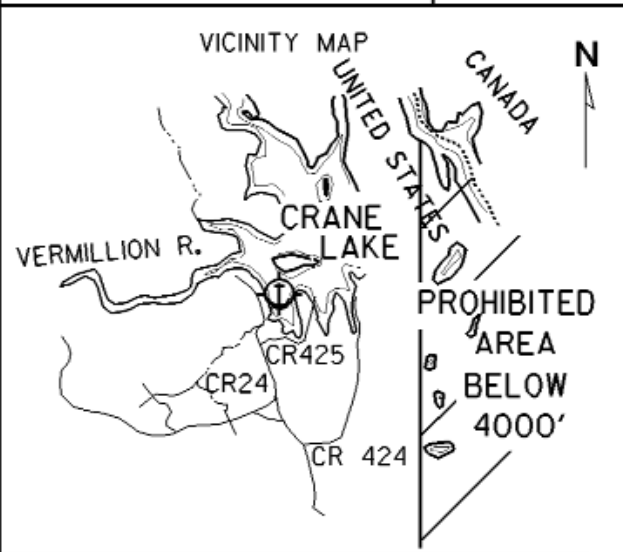

Crane Lake - CDD

Airport Manager: Darrell Scott - 218-993-2341 - scottsresort@frontiernet.net
Contact Person: Carole Scott - 218-993-2341
Chamber of Com: 218-993-2901 - www.visitcranelake.com
Aero Cht Coord: 4-K
AWOS/ASOS: 218-993-2467 - NDB 385
MnWAS Loc/Hrs: Restaurant - same as attendance schedule
Attended: May-Sep/All/0700-Dark
Fuel: Mogas, 100LL
Self Service Fuel: No
After Hrs Service: 218-993-2341
FBO(s): None
Ground Transport: None
Food Service: Restaurant on airport
Dining: On airport
Lodging: On airport
Airport Events: None reported
Underwing Camp: No
Campgrounds: Scott's Resort & Seaplane Base - ½ mile
Golf Courses: Vermilion River Greens - 12 miles
Local Attractions: Voyageurs National Park
Comments: U.S. Customs - 218-993-2321 - on-call basis

WATER ELEV. 1119'

(CDD)

CRANE LAKE

SEC. CH: GREEN BAY
 LAT: 48° 16.0'
 LONG: 92° 29.0'
 COMM: CTAF: 122.8
 AWOS: 385 NDB
 RCO FSS: 122.2
 RNAV: (INL III.0) RII3 D40.5
 NDB: (SCG) 385
 LANDING RIGHTS AIRPORT
 TPA: 1919' (800')

SCOTT'S SEAPLANE BASE

CRANE LAKE