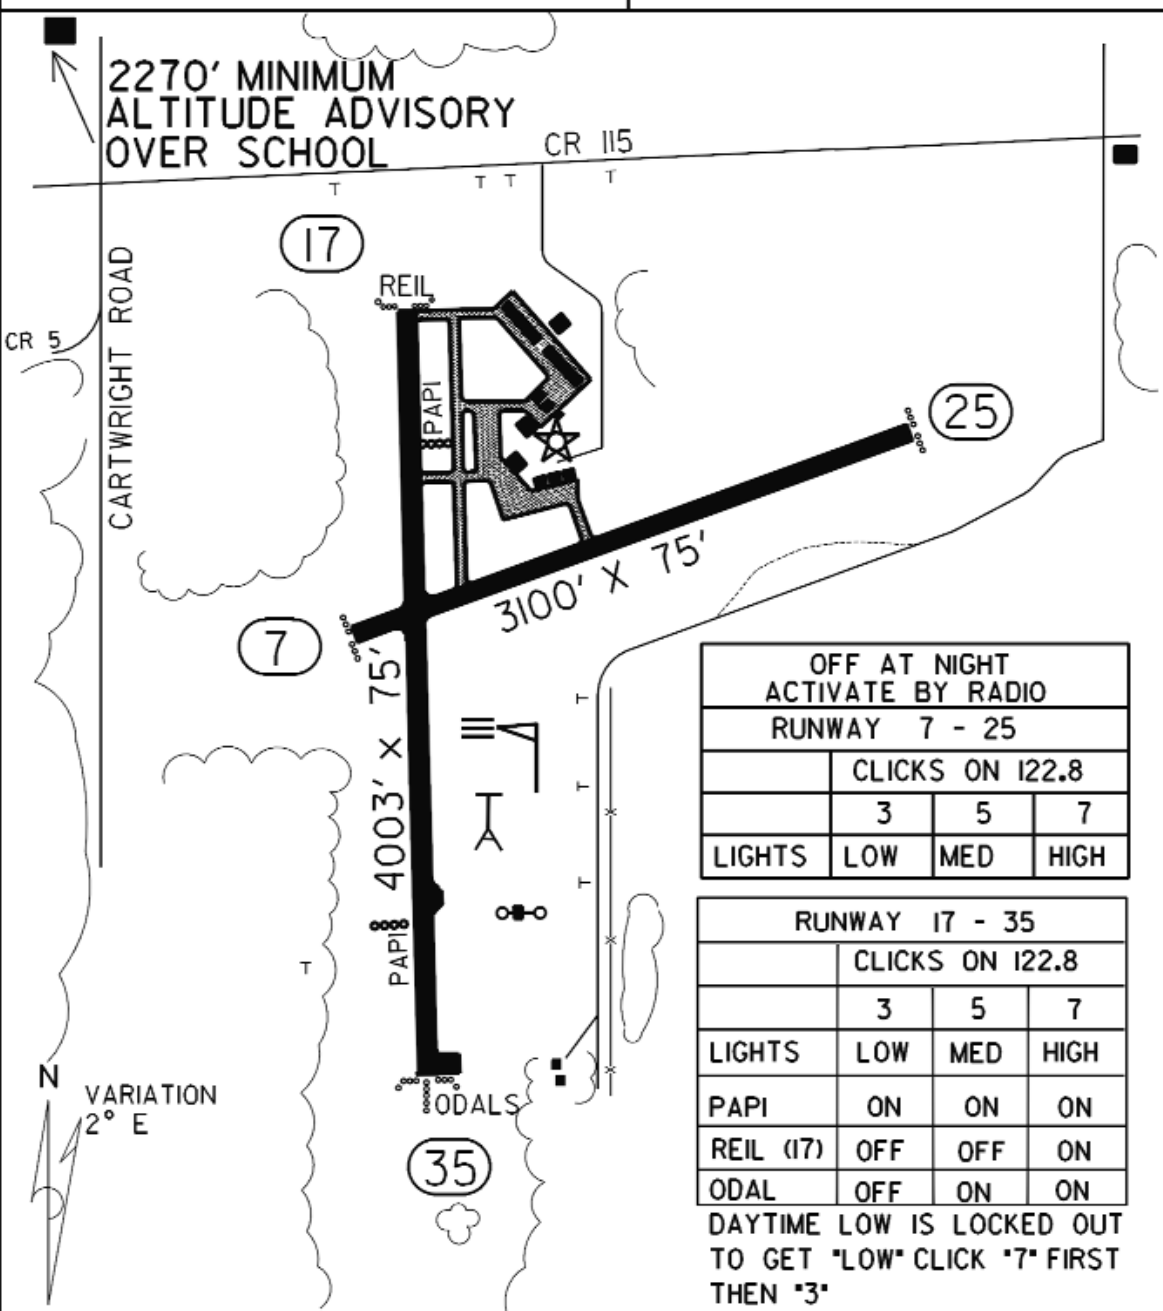

SEC. CH: GREEN BAY (N)
LAT: 46° 42.1'
LONG: 92° 30.2'
COMM: CTAF: 122.8 (L)
AWOS: 118.525 VHF
DLH APP: 125.45
DLH CLNC DEL: 122.15
MPLS CTR: 127.9
NDB: (COQ) 335
TPA: 2270' (991')
APPROACH: GPS, NDB,
RNAV, VOR/DME

2270' MINIMUM
ALTITUDE ADVISORY
OVER SCHOOL