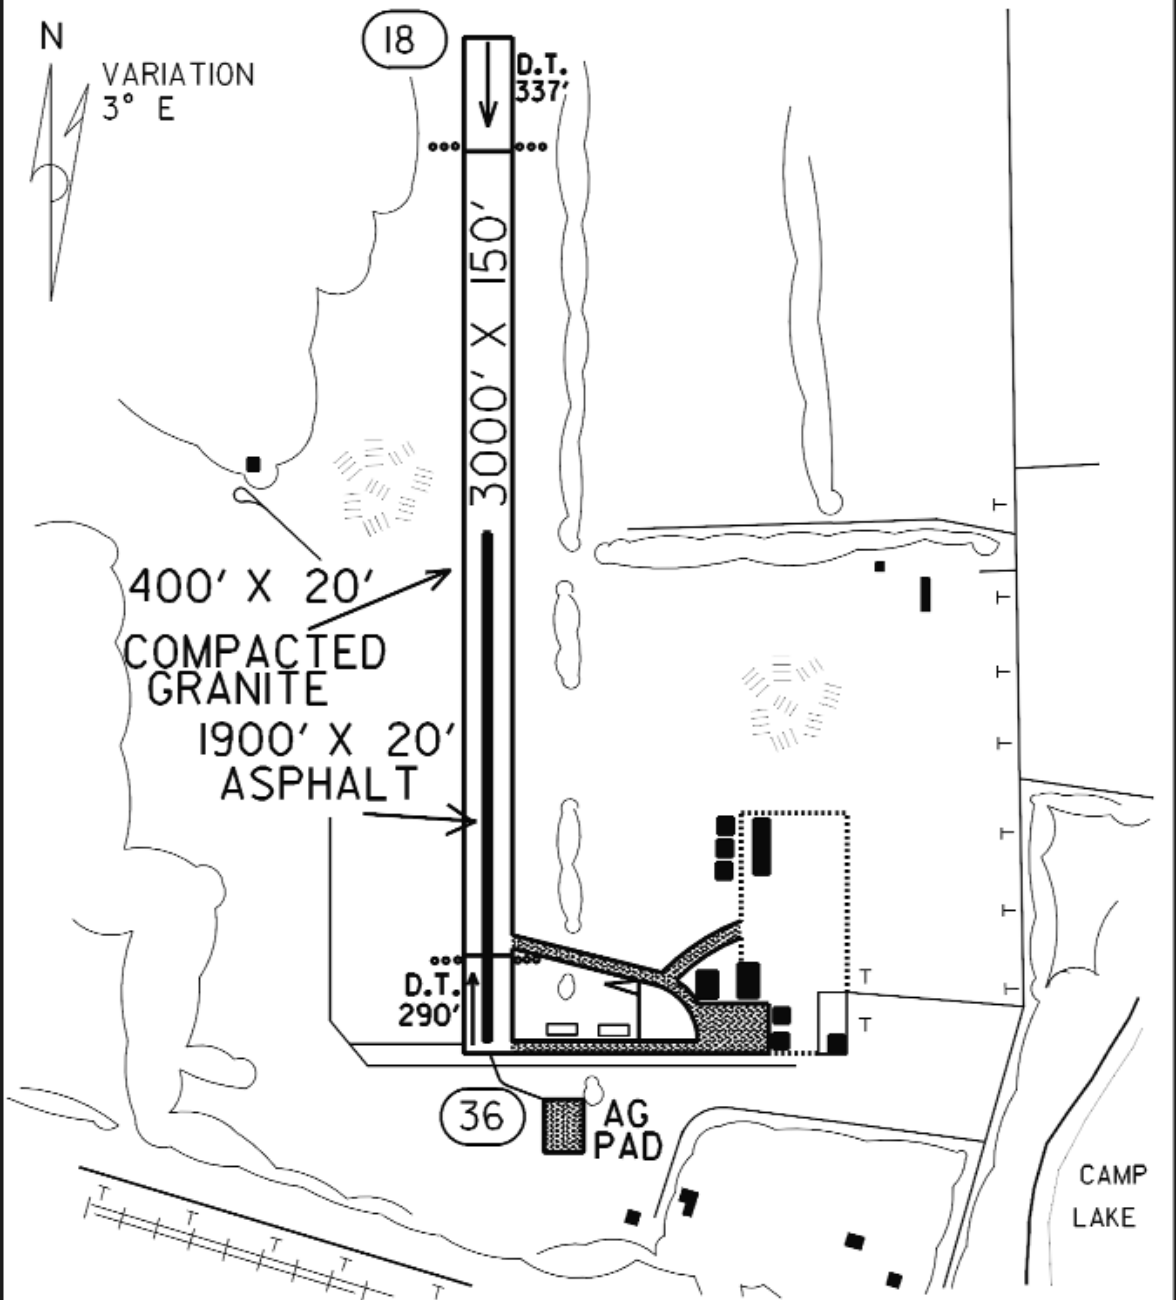

FIELD ELEV. 990'

(8Y6)

CLEAR LAKE

VICINITY MAP

N  
 SEC. CH: TWIN CITIES (S)  
 LAT: 45° 26.7'  
 LONG: 93° 58.3'  
 COMM: CTAF: 122.9  
 MPLS CTR: 125.5  
 TPA: 1790' (800')

LEADERS-CLEAR LAKE AIRPORT

CLEAR LAKE