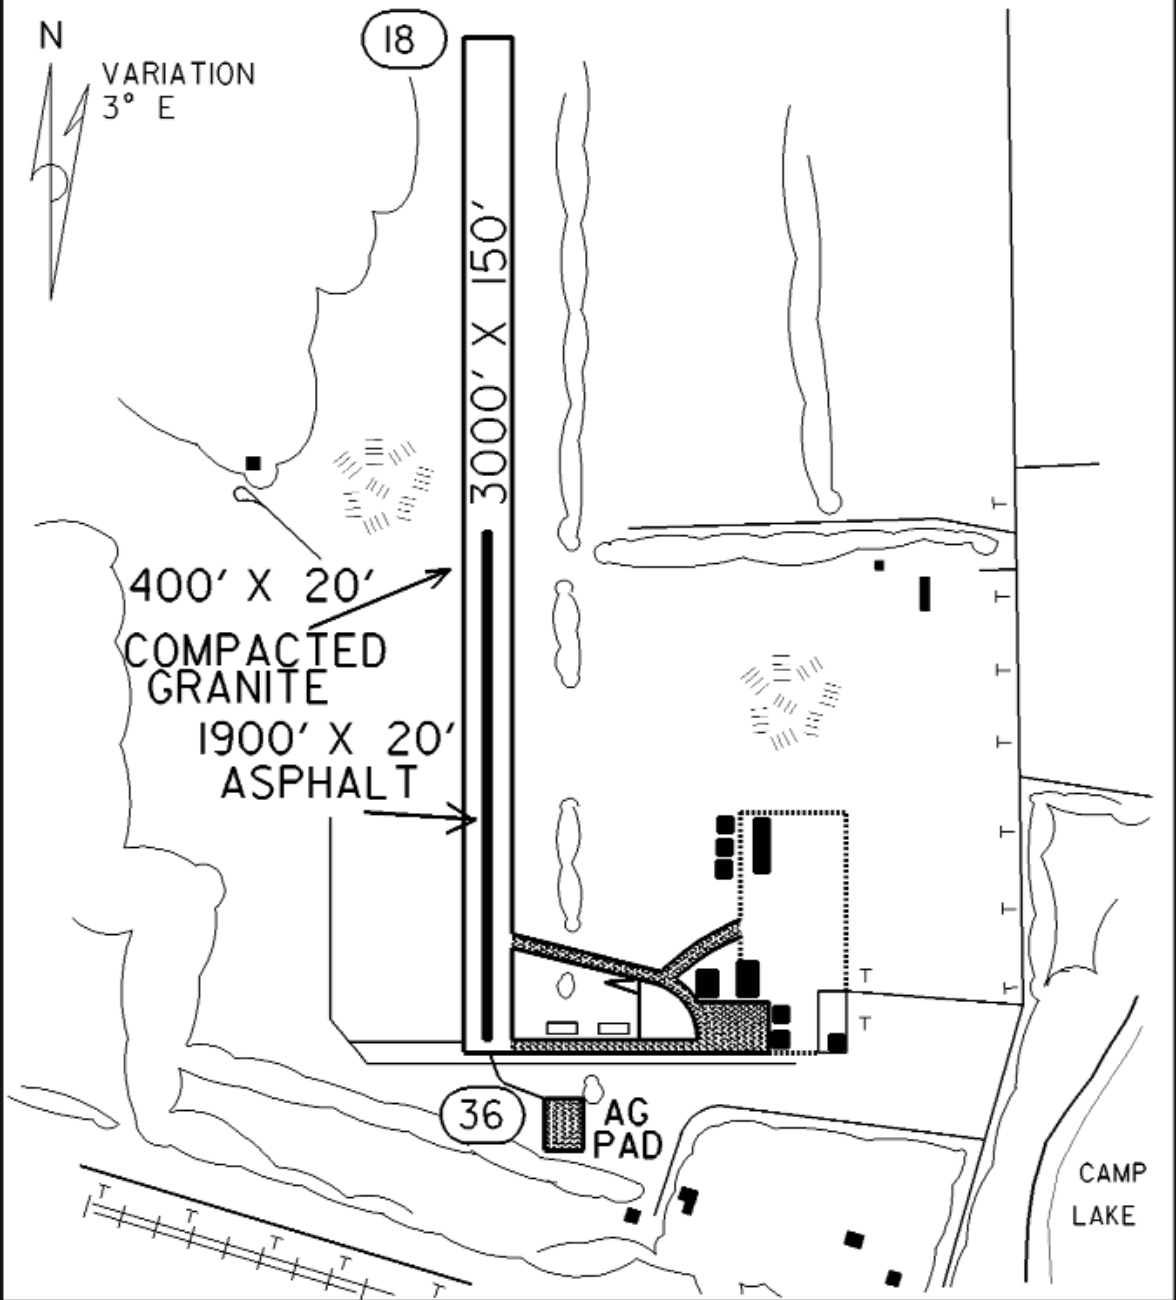

FIELD ELEV. 990'

(8Y6)

CLEAR LAKE

VICINITY MAP

SEC. CH: TWIN CITIES (S)
 LAT: 45° 26.7'
 LONG: 93° 58.3'
 COMM: CTAF: 122.9
 MPLS CTR: 125.5
 RNAV: (STC 112.1) R144 D6.8
 TPA: 1790' (800')

VARIATION
 3° E

LEADERS-CLEAR LAKE AIRPORT

CLEAR LAKE