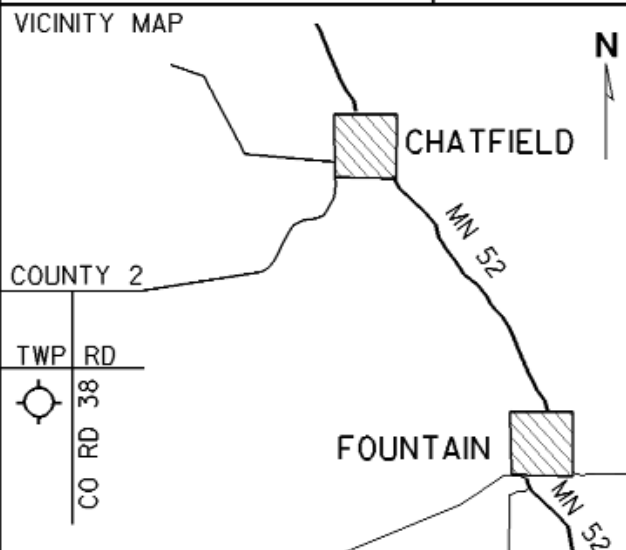

Chatfield - 2C4

Airport Manager: Wes Anderson - 507-273-2123 - mn22@att.net
Contact Person: Wes Anderson - 507-867-4075 - mn22@att.net
Chamber of Com: 507-867-3870
Aero Cht Coord: 13-K
AWOS/ASOS: No
MnWAS Loc/Hrs: NA
Attended: All/All/0800-1800
Fuel: None
Self Service Fuel: No
After Hrs Service: 507-867-4075
FBO(s): None
Ground Transport: Courtesy car
Food Service: None
Dining: 10 miles
Lodging: 10 miles
Airport Events: None reported
Underwing Camp: Yes
Campgrounds: In the nearby town of Chatfield
Golf Courses: In all the neighboring towns
Local Attractions: Leaves in the Fall
Comments: None

FIELD ELEV. 1300'

(2C4)

CHATFIELD

SEC. CH: CHICAGO NORTH
 LAT: 43°49.0'
 LONG: 92°20.2'
 COMM: CTAF: 122.9
 ROCHESTER APP: 119.8
 RNAV: (RST 112.0) R073 D12.0
 TPA: 2000' (700')
 RWY 9 RGT TFC

FLYING A AIRPORT