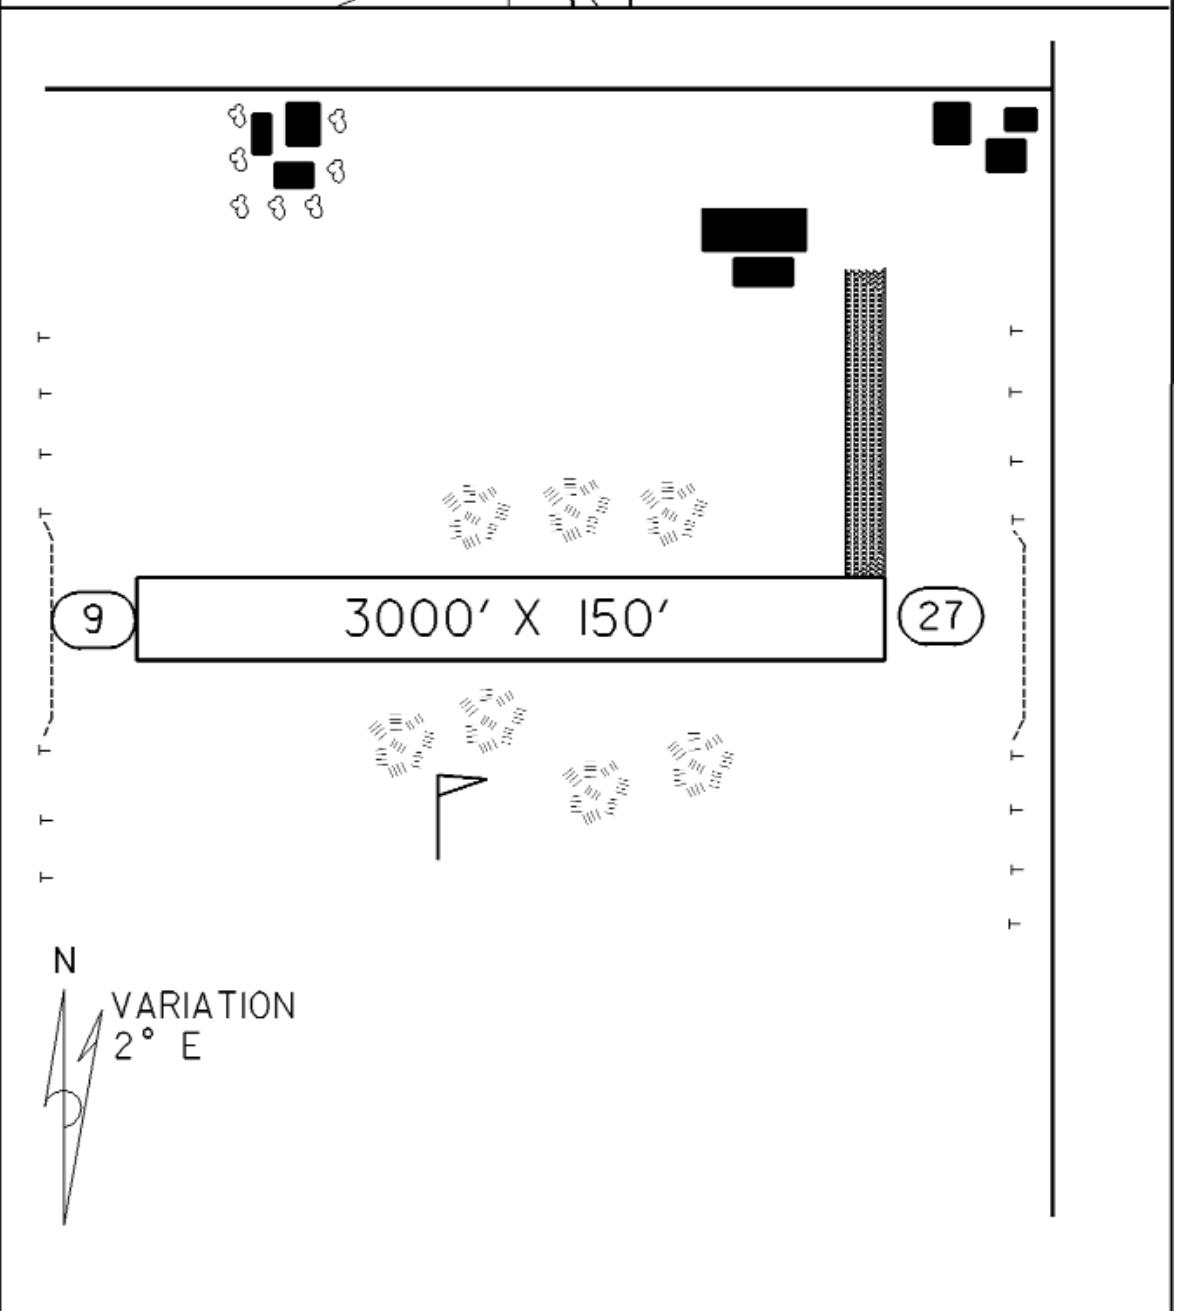

FIELD ELEV. 1300'

(2C4)

CHATFIELD

SEC. CH: CHICAGO NORTH
 LAT: 43°49.0'
 LONG: 92°20.2'
 COMM: CTAF: 122.9
 ROCHESTER APP: 119.8
 RNAV: (RST 112.0) R073 D12.0
 TPA: 2000' (700')
 RWY 9 RGT TFC

FLYING A AIRPORT