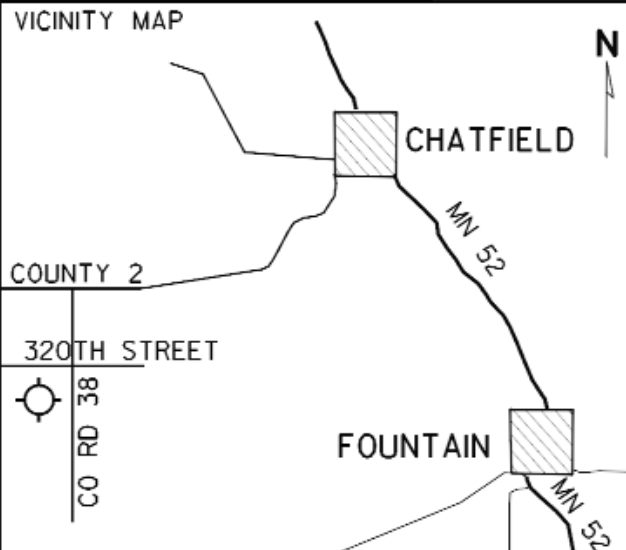

Chatfield - 2C4

Airport Manager: Wes Anderson - 507-273-2123
Contact Person: Wes Anderson - 507-867-4075
AWOS/ASOS: No
MnWAS Loc/Hrs: NA
Attended: All/All/0800-1800
Fuel: None
After Hrs Service: 507-867-4075
FBO(s): None
Businesses: None
Ground Transport: Courtesy car
Food Service: None
Dining: 10 miles
Lodging: 10 miles
Airport Events: None reported
Underwing Camp: Yes
Campgrounds: In the nearby town of Chatfield
Local Attractions: Golf Courses - in all the neighboring towns
Leaves in the Fall
Comments: None

FIELD ELEV. 1300'

(2C4)

CHATFIELD

SEC. CH: CHICAGO NORTH
 LAT: 43°49.0'
 LONG: 92°20.2'
 COMM: CTAF: 122.9
 ROCHESTER APP: 119.8
 TPA: 2000' (700')
 RWY 9 RGT TFC

FLYING A AIRPORT

CHATFIELD