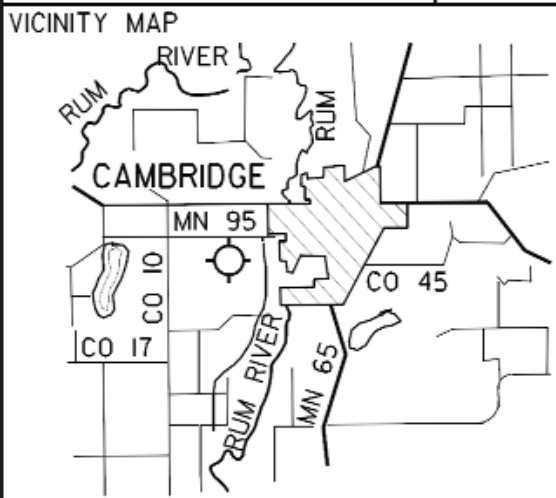

Cambridge - CBG

www.ci.cambridge.mn.us

- Airport Manager:** Steve Wegwerth - 763-689-1800 - swegwerth@cambridgepw.org
- Contact Person:** Steve Wegwerth - 763-689-1800 - swegwerth@cambridgepw.org
- AWOS/ASOS:** 763-689-9562 - VHF 121.125
- MnWAS Loc/Hrs:** Arrival/Departure Building - 24 hours
- Attended:** Unattended
- Fuel:** 100LL - available 24 hours with credit card
- After Hrs Service:** 763-689-2141
- FBO(s):** Sun Aviation, Inc. - 763-689-4708 - jerrysunav@aol.com
- Businesses:** Peterson (Dennis) Aircraft - 763-689-3700
Pirate Air LLC - 763-458-8707 - www.brewstercorsair.com
- Ground Transport:** Cambridge Cab, Inc. - 763-552-8294
- Food Service:** Pop
- Dining:** Many restaurants within 3 miles
- Lodging:** Cambridge Crossings by Grandstay Inn Suites - 763-689-0542
- Airport Events:** Fly-In breakfast - see web site - www.ci.cambridge.mn.us (city calendar & events)
- Underwing Camp:** Yes
- Campgrounds:** Spring Vale Campgrounds - 763-689-3208 - 6½ miles
- Local Attractions:** Purple Hawk Country Club & Golf Course - 763-689-3800 - 8 miles
Grandy Golf Course 9 - 7 miles
Lakes
Campground
Isanti County Fair in July
Isanti Rodeo in July
- Comments:** Free overnight parking of aircraft.
Runway 16 traffic pattern is left hand pattern.

FIELD ELEV. 945'

(CBG)

CAMBRIDGE

SEC. CH: TWIN CITIES (S)
 LAT: 45° 33.5'
 LONG: 93° 15.9'
 COMM: CTAF: 122.8 (L)
 AWOS: 121.125 VHF
 MPLS CTR: 121.05
 NDB: (CBG) 350
 TPA: 1945' (1000' AT 2 NAUTICAL MILES)
 APPROACH: GPS & NDB