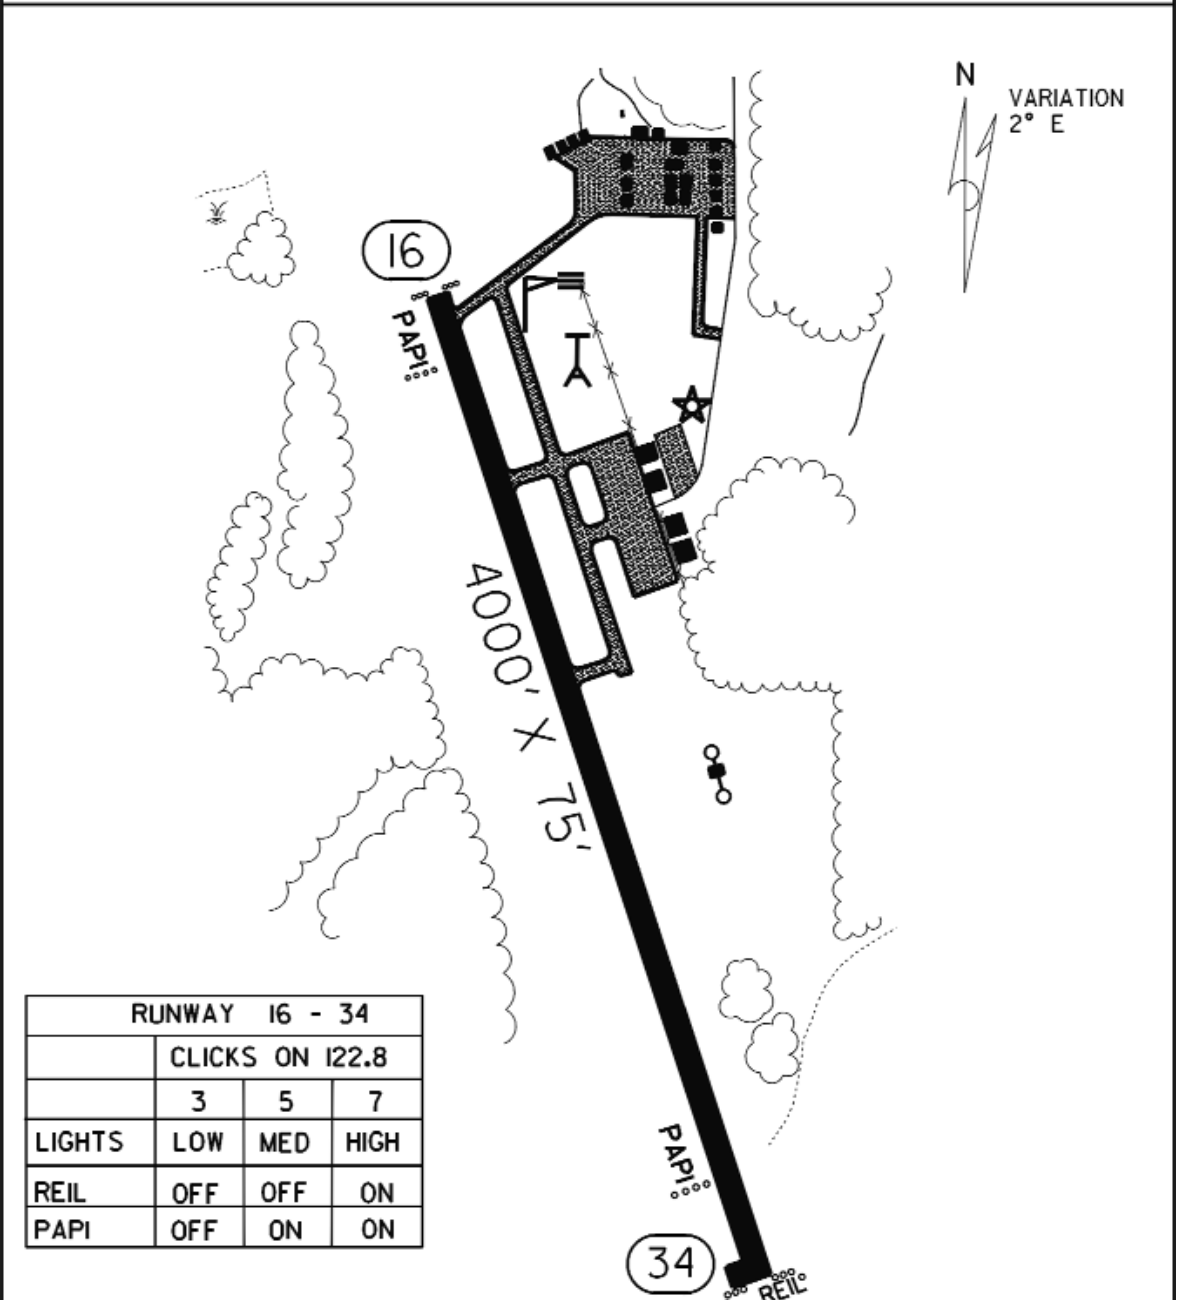

FIELD ELEV. 945'

(CBG)

CAMBRIDGE

SEC. CH: TWIN CITIES (S)
 LAT: 45° 33.5'
 LONG: 93° 15.9'
 COMM: CTAF: 122.8 (L)
 AWOS: 121.125 VHF
 MPLS CTR: 121.05
 NDB: (CBG) 350
 TPA: 1945' (1000' AT 2 NAUTICAL MILES)
 APPROACH: GPS & NDB

RUNWAY 16 - 34			
CLICKS ON 122.8			
	3	5	7
LIGHTS	LOW	MED	HIGH
REIL	OFF	OFF	ON
PAPI	OFF	ON	ON

CAMBRIDGE MUNICIPAL AIRPORT

CAMBRIDGE