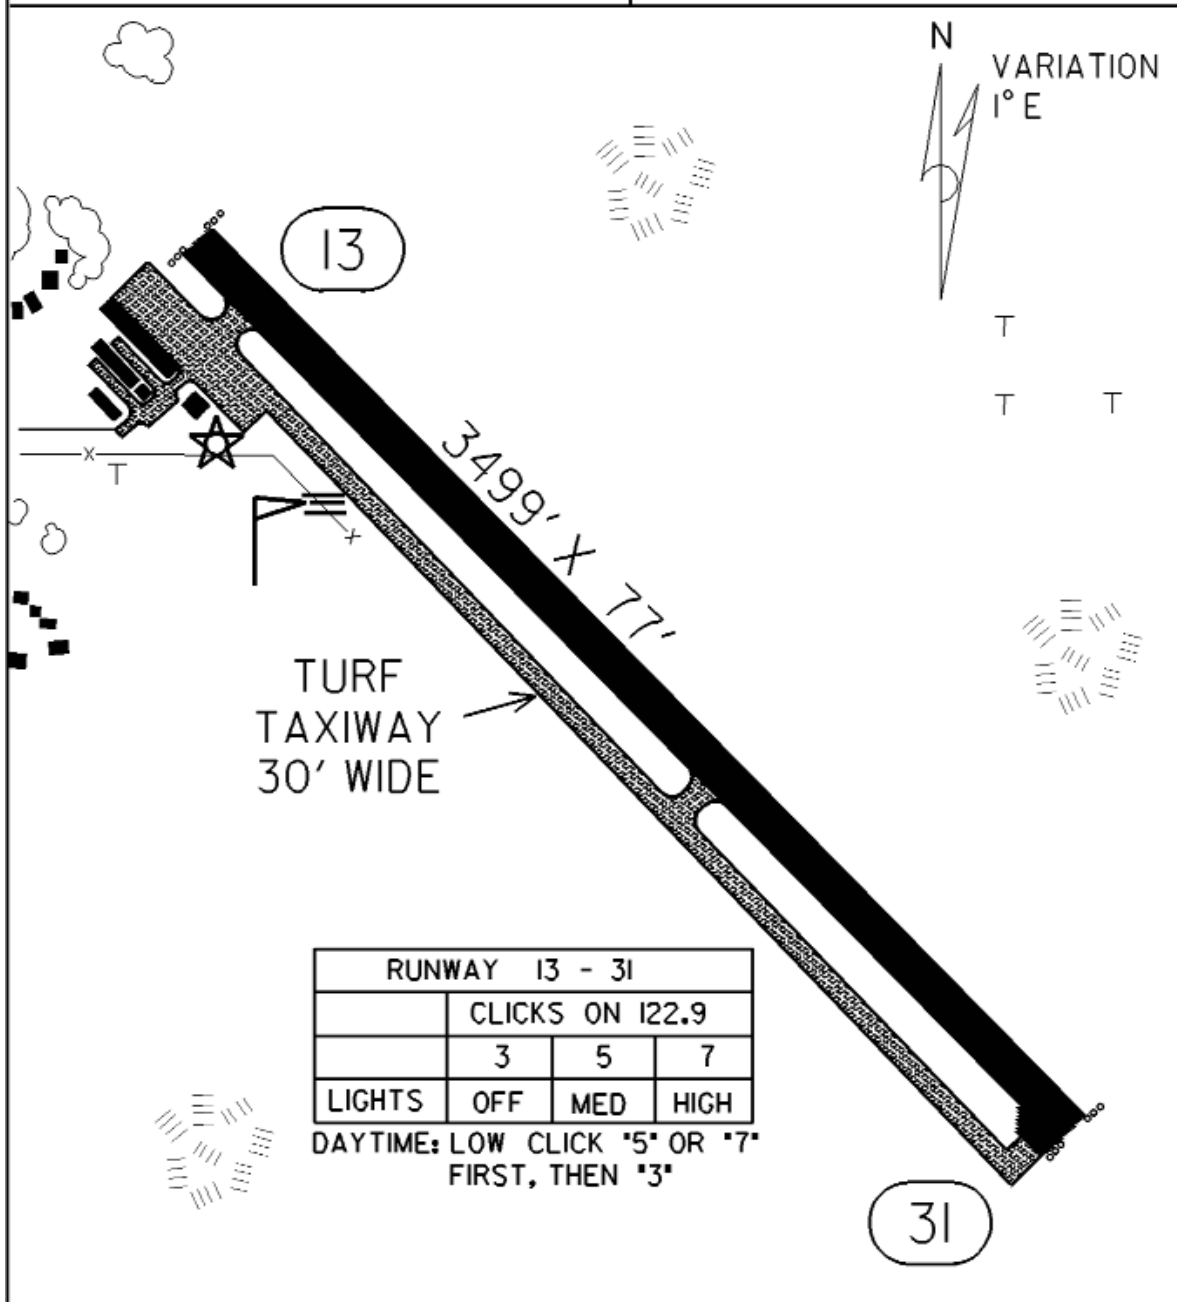

FIELD ELEV. 1179'

(CHU)

CALEDONIA

VICINITY MAP

SEC. CH: CHICAGO NORTH
 LAT: 43° 35.8'
 LONG: 91° 30.2'
 COMM: CTAF: 122.9 (L)
 RCO FSS: 122.1R 117.9T
 MPLS CTR: 128.6
 RNAV: (OD 117.9) R184 D19.0
 NDB: (CHU) 209
 TPA: 2170' (991')
 APPROACH: GPS & 
 VOR/DME