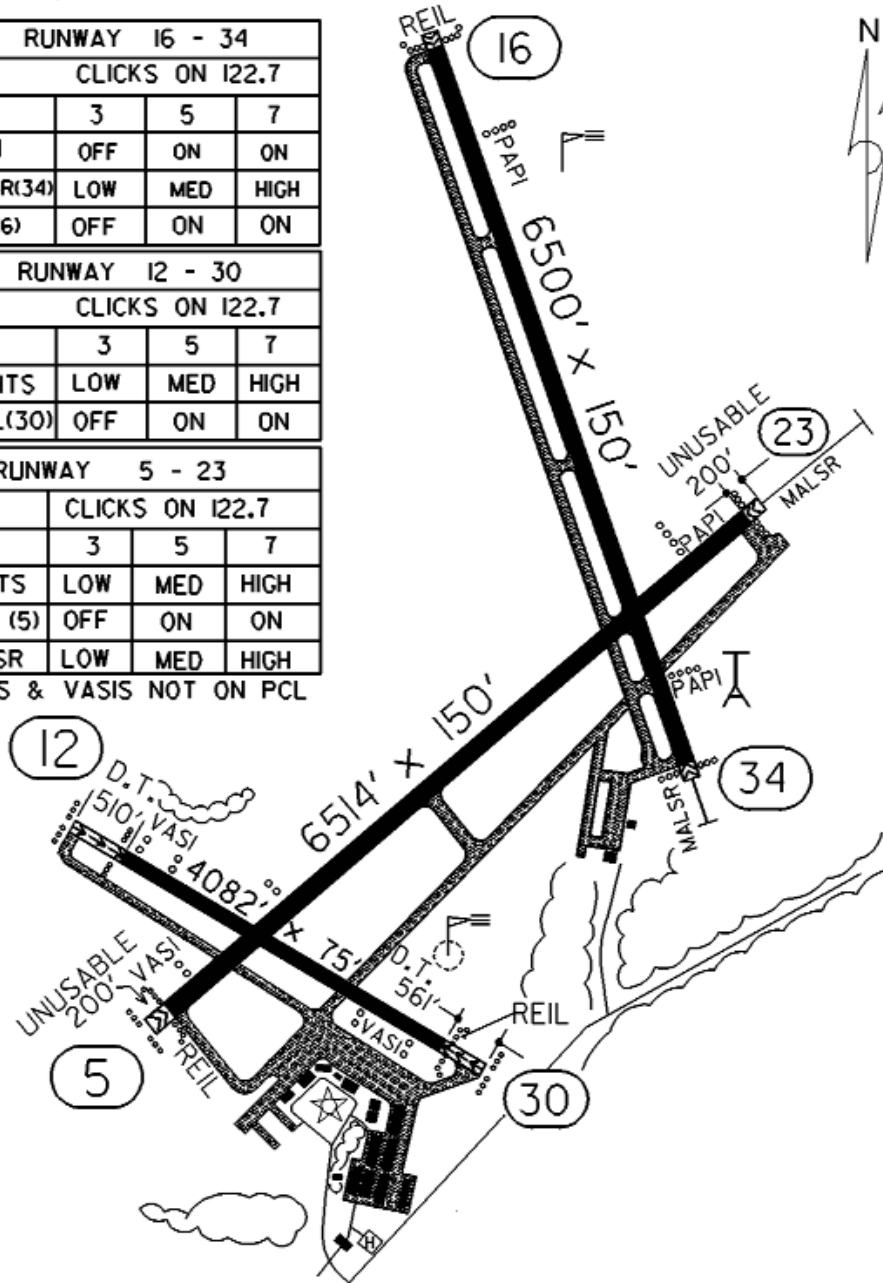

BRAINERD LAKES REGIONAL AIRPORT

BRAINERD