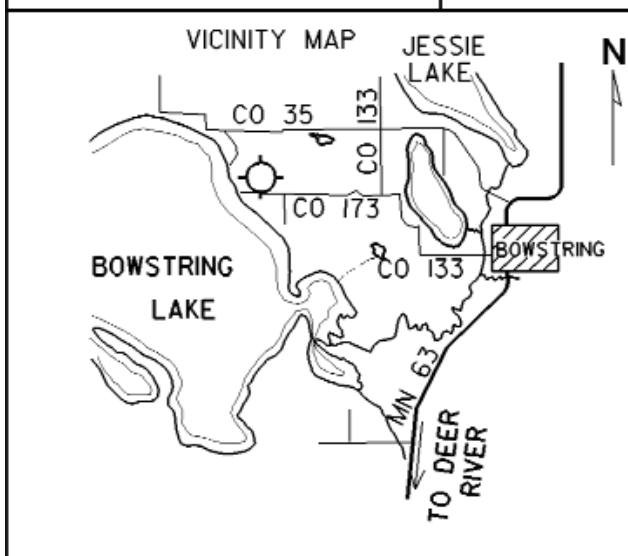

**FBO(s):** None

**Ground Transport:** None

**Food Service:** None

**Dining:** Riley's Supper Club (7 days/week) - 218-832-3656

**Lodging:** Bowstring Shores Resort - 218-832-3101 - ½ mile -  
year-round reservations required  
Rocky Shores Resort - 218-832-3556 - call for  
transportation

**Airport Events:** Fall Fly-In

**Underwing Camp:** Yes

**Campgrounds:** Free camping at airport

**Golf Courses:** Blueberry Golf in Deer River - 10 miles

**Local Attractions:** Lakes  
Fishing  
Woods  
Hiking  
Snowmobile trails

(9Y0)

BOWSTRING

SEC. CH: TWIN CITIES (N)  
LAT: 47° 33.5'  
LONG: 93° 52.2'  
COMM: CTAF: 122.9  
MPLS CTR: 120.9  
RNAV: (GPZ III.4) R322 D28.0  
TPA: 2170' (798')

BOWSTRING AIRPORT

BOWSTRING