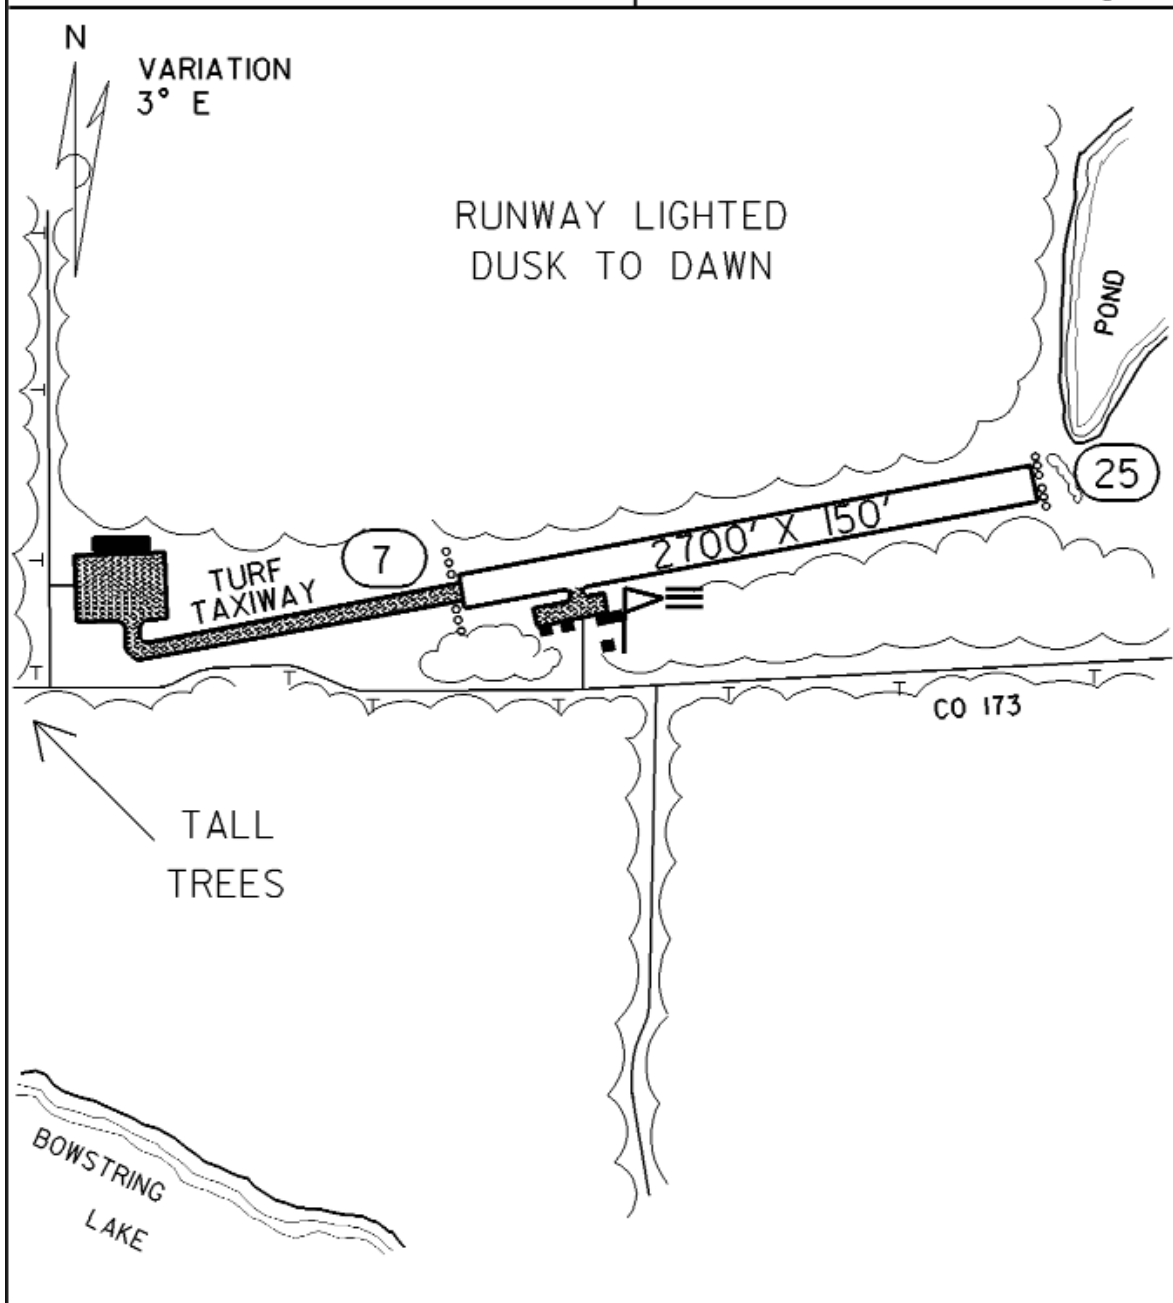

**Comments:** Well maintained grass strip, 14' x 70' mobile home  
(electric, phone, restroom, heated) open to pilots.  
Cell phone on site for emergencies.  
Lighted, radio controlled runway.

FIELD ELEV. 1372'

(9Y0)

BOWSTRING

SEC. CH: TWIN CITIES (N)  
LAT: 47° 33.5'  
LONG: 93° 52.2'  
COMM: CTAF: 122.9  
MPLS CTR: 120.9  
RNAV: (GPZ III.4) R322 D28.0  
TPA: 2170' (798')

BOWSTRING AIRPORT

BOWSTRING