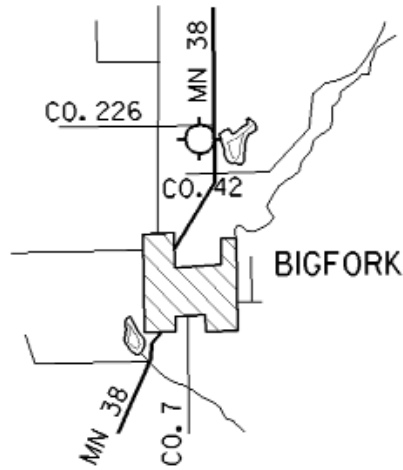

Bigfork - FOZ

Airport Manager: Loren Hovila - 218-743-3640
Contact Person: Richard J. Salmi - 218-743-3571
Chamber of Com: None
Aero Cht Coord: 5-H
AWOS/ASOS: 218-743-3289 - NDB 345
MnWAS Loc/Hrs: NA
Attended: Unattended
Fuel: None
Self Service Fuel: No
After Hrs Service: None
FBO(s): None
Ground Transport: None
Food Service: None
Dining: Huskie's Café - 218-743-6688 - 2 miles
Lodging: Richie's Marcell Inn - 218-832-3906 - 12 miles
Timberwolf Inn - 218-832-3990 - 9 miles
Airport Events: Fly-In Breakfast last Sunday in July
Underwing Camp: No
Campgrounds: Scenic State Park - 7 miles
Golf Courses: Edge of Wilderness Golf Course - 2 miles
Local Attractions: Canoeing
Fishing
Comments: Airport Contact Phone - 3218-743-3571

FIELD ELEV. 1348'

(FOZ)

BIGFORK

VICINITY MAP

SEC. CH: TWIN CITIES (N)

LAT: 47°47.0'

LONG: 93°39.0'

COMM: CTAF: 122.9 (L)

AWOS: 345 NDB

MPLS CTR: 127.9

GCO: 121.725

RNAV: (GPZ III.4) R344 D37.8

NDB: (FOZ) 345

TPA: 2350' (1002')

APPROACH: GPS & NDB

15