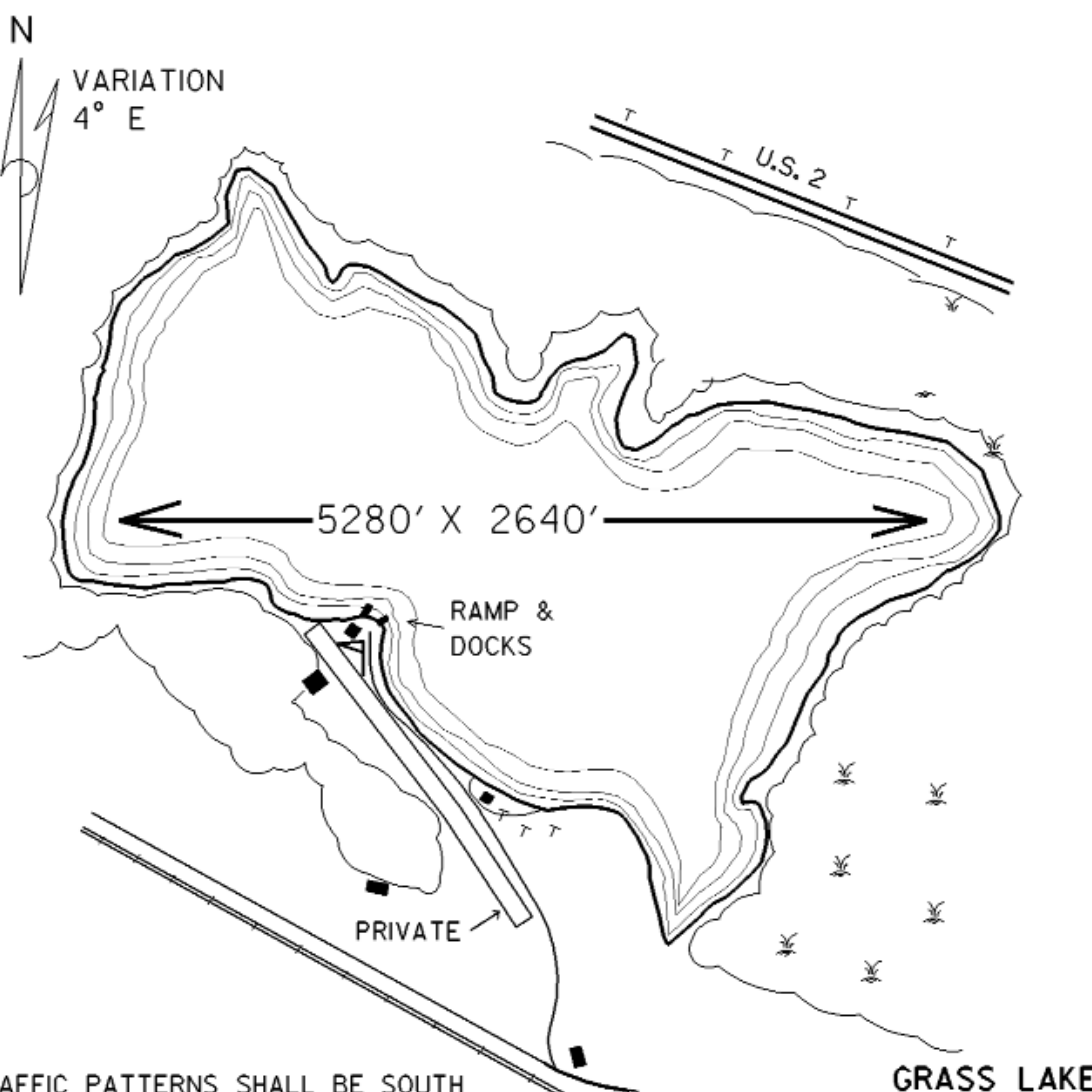

Comments: Advance notice needed for fuel
Visitor's web site - www.visitbemidji.com
University web site - www.bemidjistate.edu

WATER ELEV. 1370'

(96M)

BEMIDJI

SEC. CH: TWIN CITIES (N)
 LAT: 47° 30.0'
 LONG: 94° 56.7'
 COMM: CTAF: 122.9
 AWOS: 119.275 VHF
 MPLS CTR: 134.75
 RNAV: (BJI 108.6) R133 D5.4
 TPA: 1670' (300')

TRAFFIC PATTERNS SHALL BE SOUTH OF THE BEMIDJI MUNICIPAL AIRPORT.
 FLIGHTS MAY NOT BE CONDUCTED MORE THAN 300' ABOVE THE TERRAIN OR WATER WITHIN 3 MILES OF THE BEMIDJI MUNICIPAL AIRPORT.

MOBERG AIR BASE