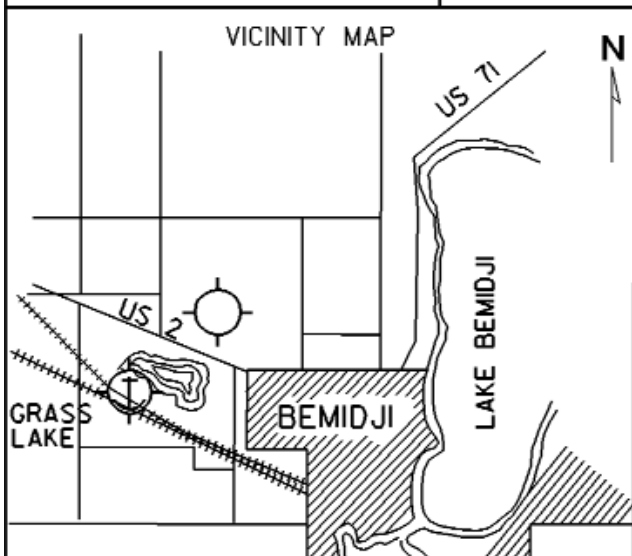

FIELD ELEV. 1391'

(BJI)

BEMIDJI

SEC. CH: TWIN CITIES (N)
LAT: 47° 30.6'
LONG: 94° 56.1'
COMM: CTAF: 122.8(L)
AWOS: 119.275 VHF
RCO FSS: 123.6
MPLS CTR: 134.75
RNAV: (BJI 108.6) R133 D5.4
TPA: 2391' (1000')
APPROACH: ILS, RNAV