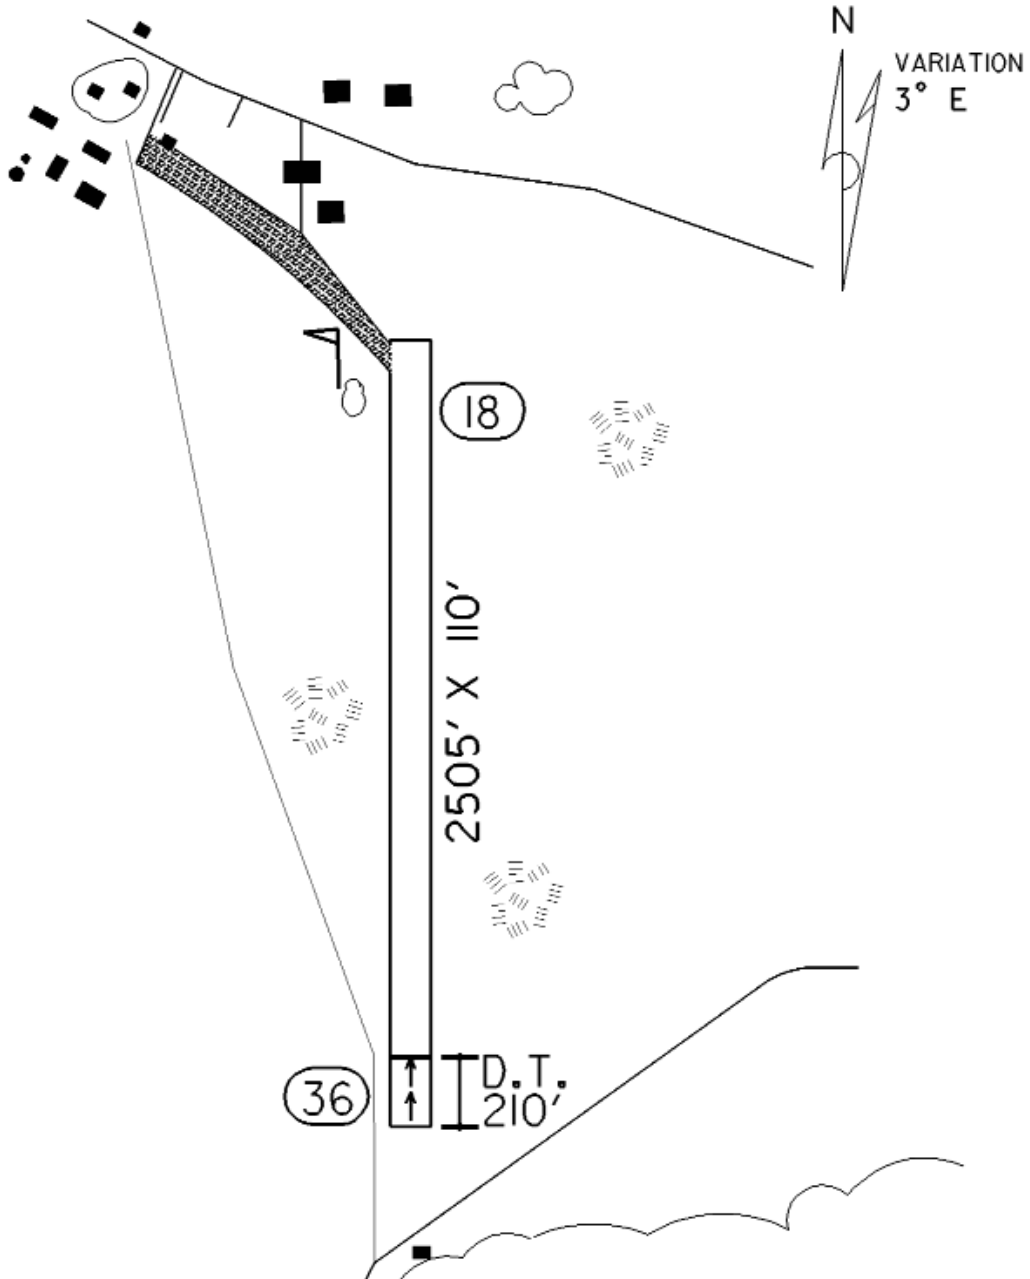

Local Attractions: Bar-B-Q Days - third weekend in July

Comments: Airport is attended 23½ hours a day.

FIELD ELEV. 955'

(7Y7)

BELLE PLAINE

VICINITY MAP

SEC. CH: TWIN CITIES (S)

LAT: 44° 40.0'

LONG: 93° 47.0'

COMM: CTAF: 122.9

MPLS CTR: 133.7

RNAV: (FGT 115.3) R269 D25.6

TPA: 1755' (800')

A.R.S. SPORT STRIP

BELLE PLAINE