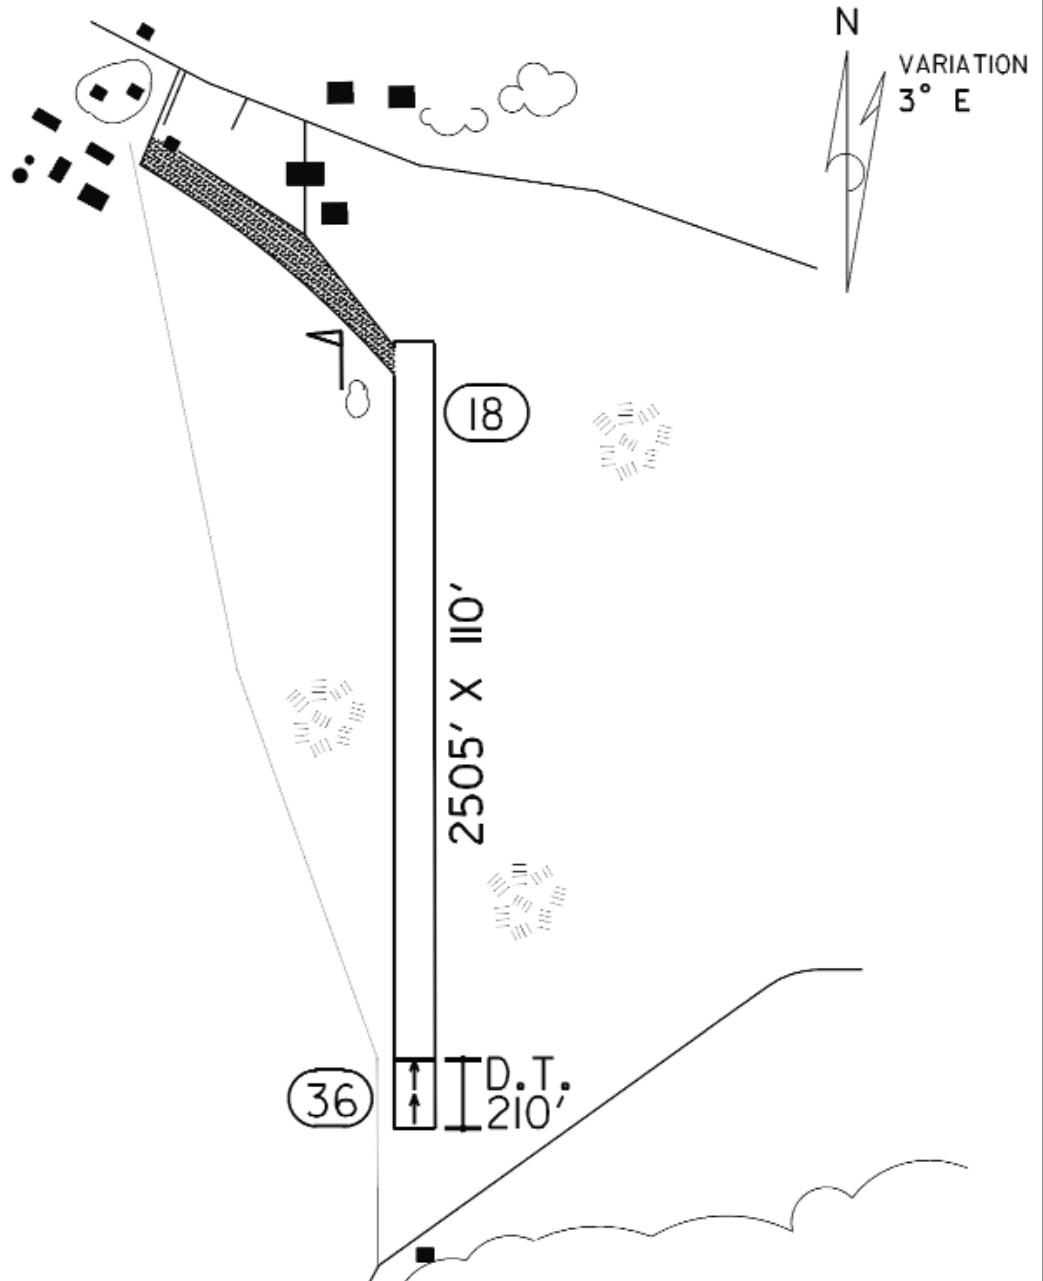

Airport Events: None reported

Underwing Camp: Yes

Campgrounds: None reported

Local Attractions: Valley View Golf Club - 6 miles
Bar-B-Q Days - third weekend in July

Comments: None

FIELD ELEV. 955'

(7Y7)

BELLE PLAINE

VICINITY MAP

N
SEC. CH: TWIN CITIES (S)
LAT: 44° 40.0'
LONG: 93° 47.0'
COMM: CTAF: 122.9
MPLS CTR: 133.7
TPA: 1755' (800')

A.R.S. SPORT STRIP

BELLE PLAINE