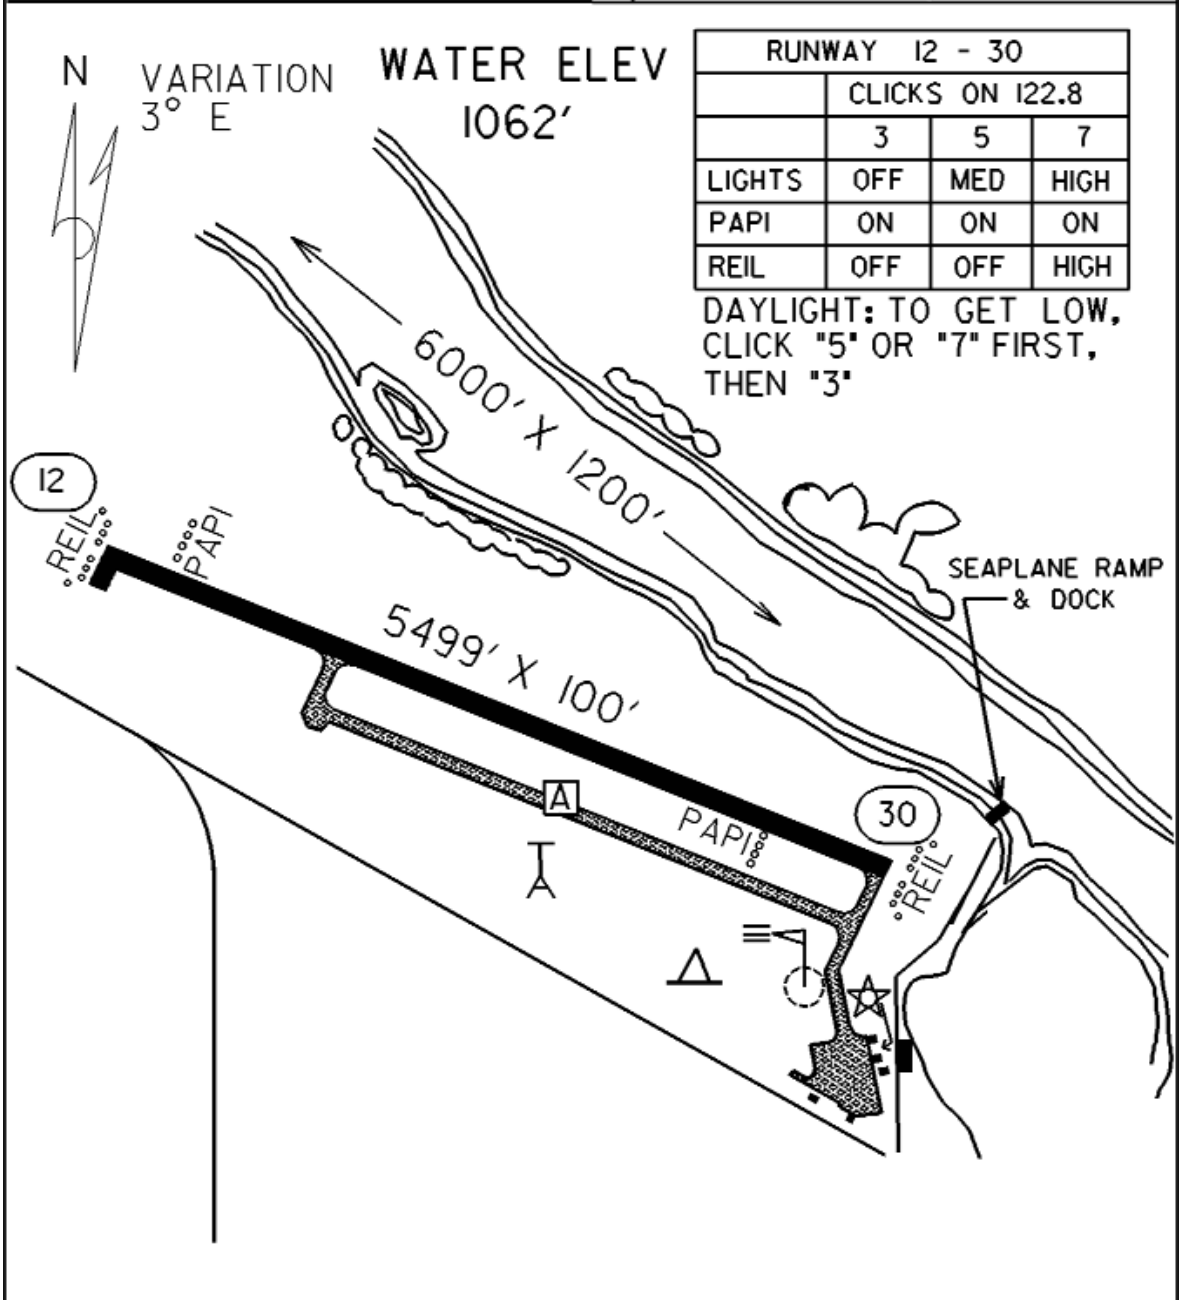

FIELD ELEV 1086'

(BDE)

BAUDETTE

SEC. CH: TWIN CITIES (N)

LAT: 48° 43.7'

LONG: 94° 36.7'

COMM: CTAF: 122.8(L)

ASOS: 126.775 VHF

RCO FSS: 122.4

RNAV: (BDE III.6) ON AIRPORT

AIRPORT OF ENTRY

TPA: 2000' (914'/938')

APPROACH: VOR, RNAV, GPS, VOR/DME

BAUDETTE INTERNATIONAL
AIRPORT & SEAPLANE BASE

BAUDETTE