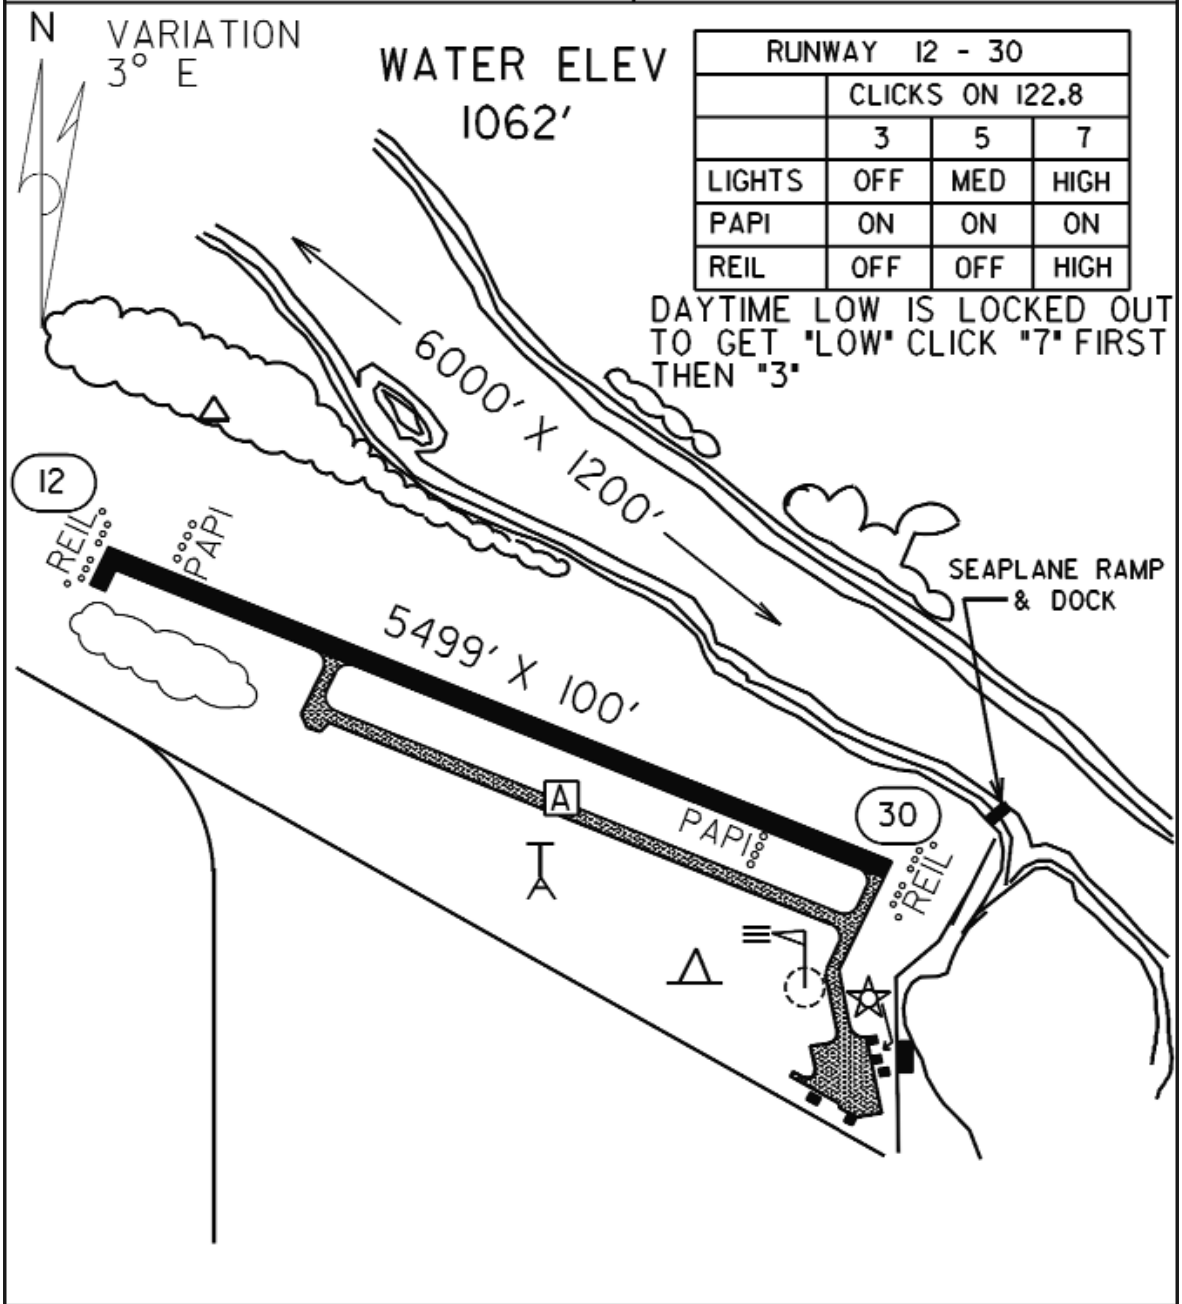

FIELD ELEV 1086'

(BDE)

BAUDETTE

SEC. CH: TWIN CITIES (N)

LAT: 48° 43.7'

LONG: 94° 36.7'

COMM: CTAF: 122.8(L)

ASOS: 126.775 VHF

RCO FSS: 122.1

AIRPORT OF ENTRY

TPA: 2000' (914'/938')

APPROACH: VOR, RNAV, ILS, GPS, VOR/DME

BAUDETTE INTERNATIONAL AIRPORT & SEAPLANE BASE

BAUDETTE