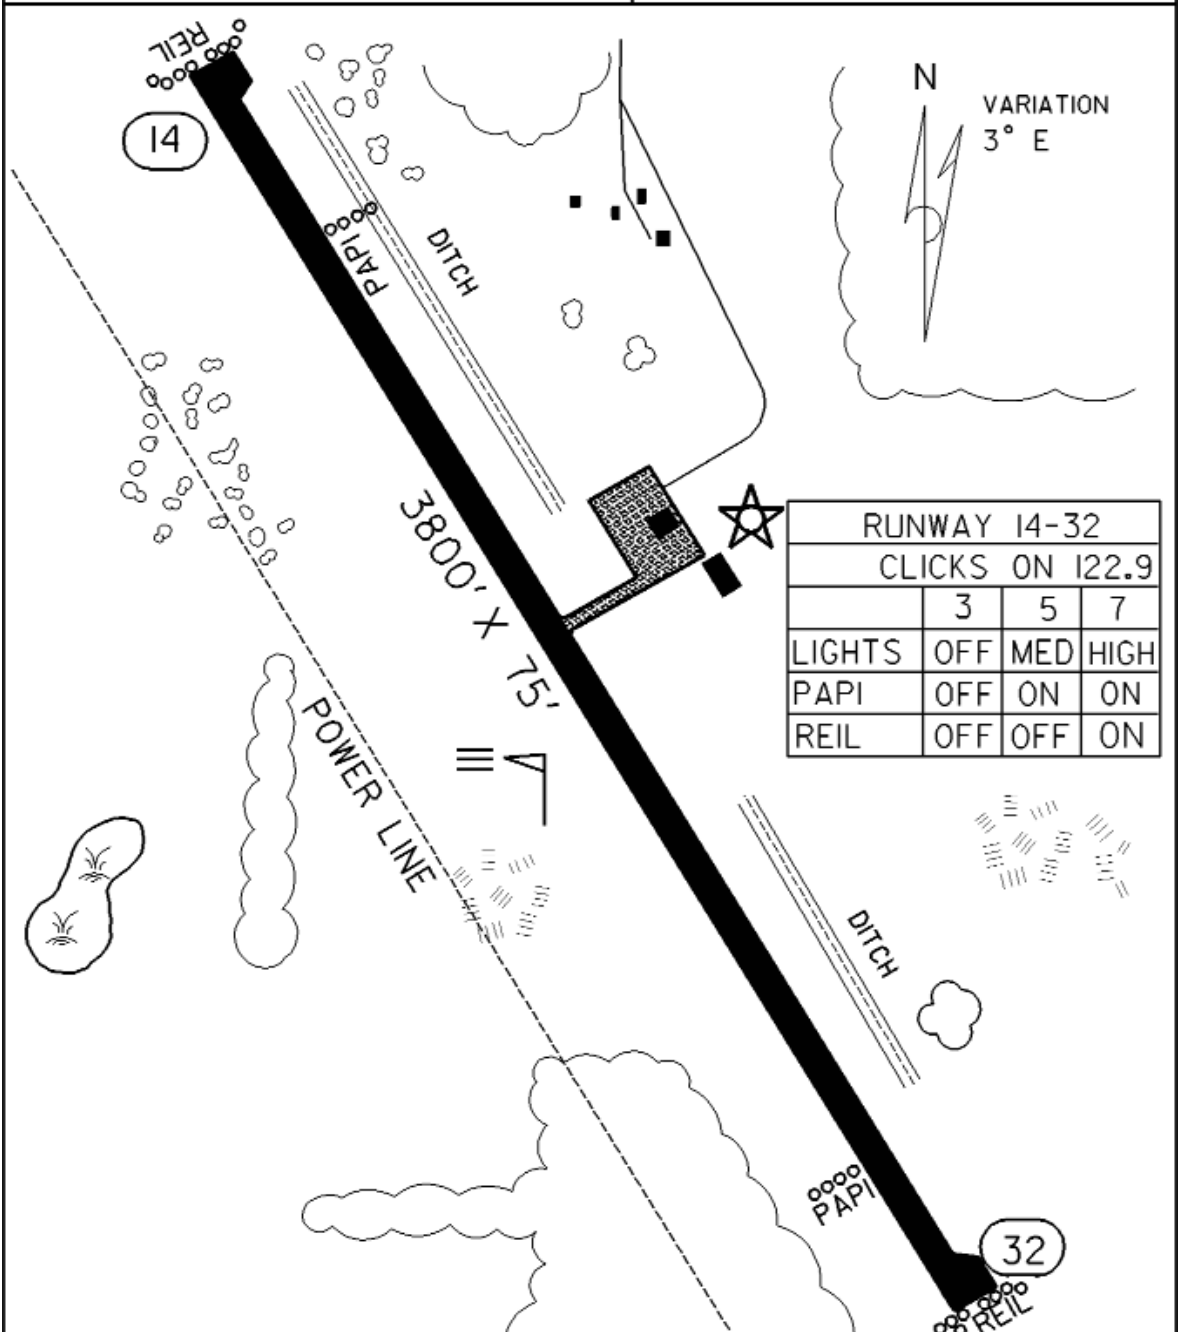

## Bagley - 7Y4

---

**Airport Manager:** Arvin Teige - 218-694-6532  
**Contact Person:** Colleen Lindgren - 218-694-2865 - [clindgren@bagleymn.us](mailto:clindgren@bagleymn.us)  
**Chamber of Com:** 218-694-2865  
**Aero Cht Coord:** 5-E  
**AWOS/ASOS:** No  
**MnWAS Loc/Hrs:** NA  
**Attended:** Unattended  
**Fuel:** None  
**Self Service Fuel:** No  
**After Hrs Service:** None  
**FBO(s):** None  
**Ground Transport:** City Offices - 218-694-2865  
Police Department - 218-694-6150  
**Food Service:** None  
**Dining:** D & R Cafe - 218-694-9975 - 2 miles  
S & K Bar & Grill - 218-694-2515  
**Lodging:** Dutch Mill Motel - 218-694-2050 - 2 miles  
**Airport Events:** None reported  
**Underwing Camp:** No  
**Campgrounds:** Lake Lomond - 2 miles  
**Golf Courses:** Twin Pines - North edge of Bagley  
**Local Attractions:** City park  
Golf course  
**Comments:** None

FIELD ELEV. 1500'

(7Y4)

BAGLEY

SEC. CH: TWIN CITIES (N)  
 LAT: 47° 31.5'  
 LONG: 95° 21.7'  
 COMM: CTAF: 122.9 (L)  
 MPLS CTR: 134.75  
 RNAV:(BJI 108.6) R254 DI4  
 TPA: 2300' (800')

BAGLEY MUNICIPAL AIRPORT