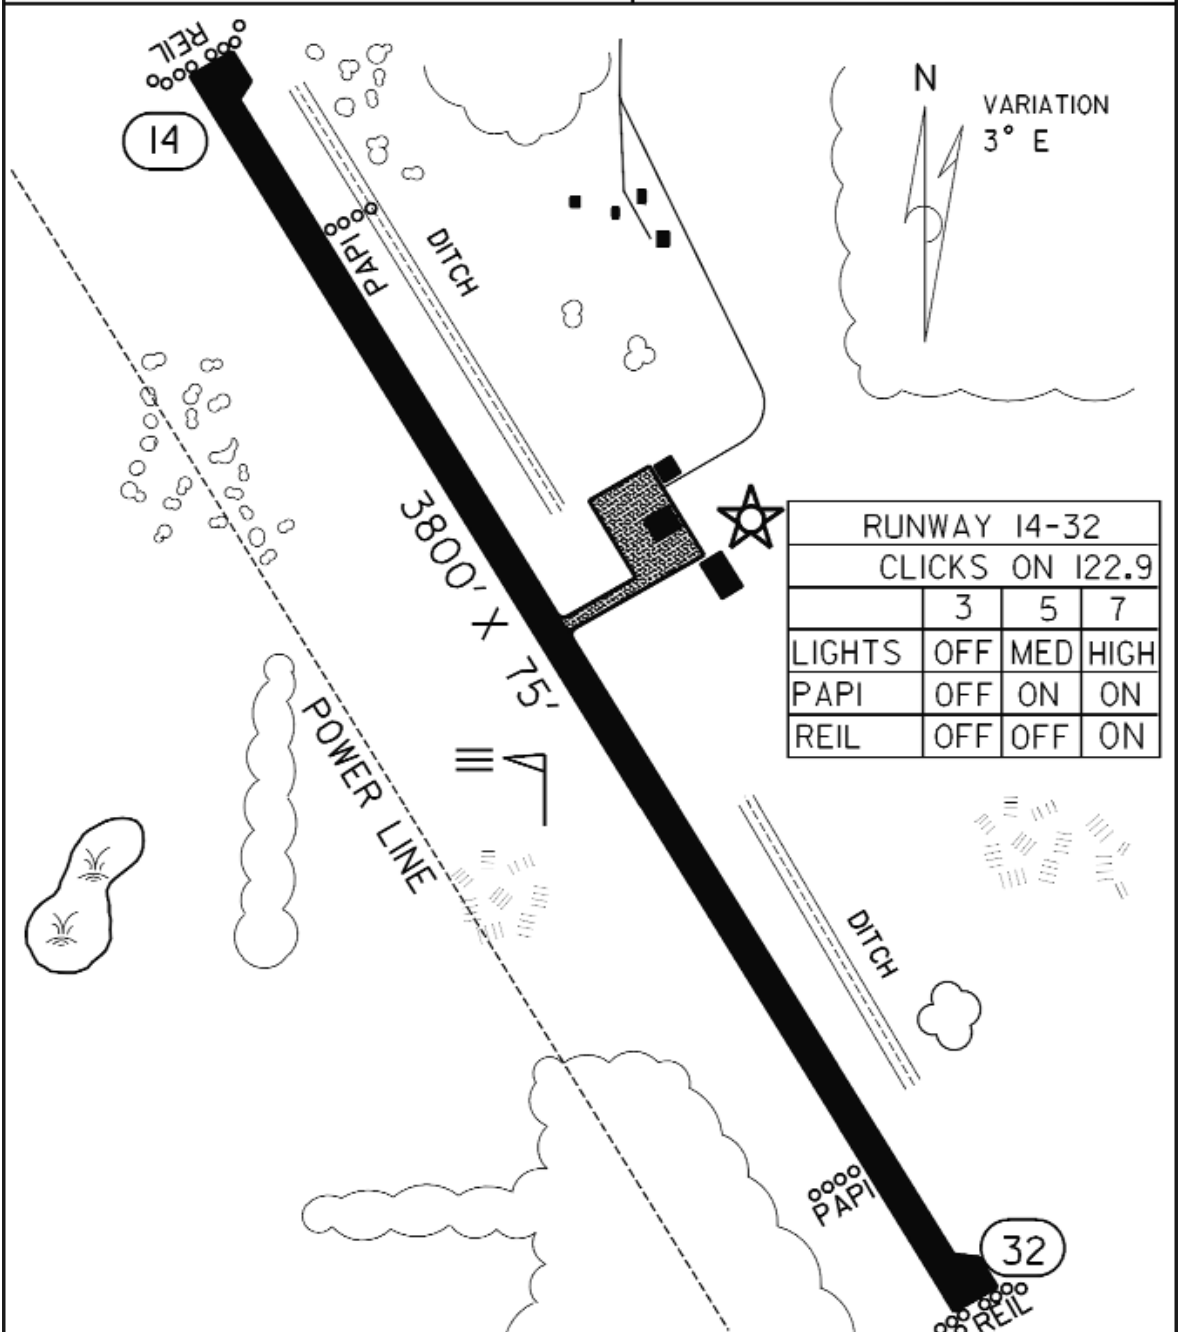

Comments: Tiedown area available

FIELD ELEV. 1500'

(7Y4)

BAGLEY

SEC. CH: TWIN CITIES (N)
 LAT: 47° 31.5'
 LONG: 95° 21.7'
 COMM: CTAF: 122.9 (L)
 MPLS CTR: 134.75
 TPA: 2300' (800')

BAGLEY MUNICIPAL AIRPORT