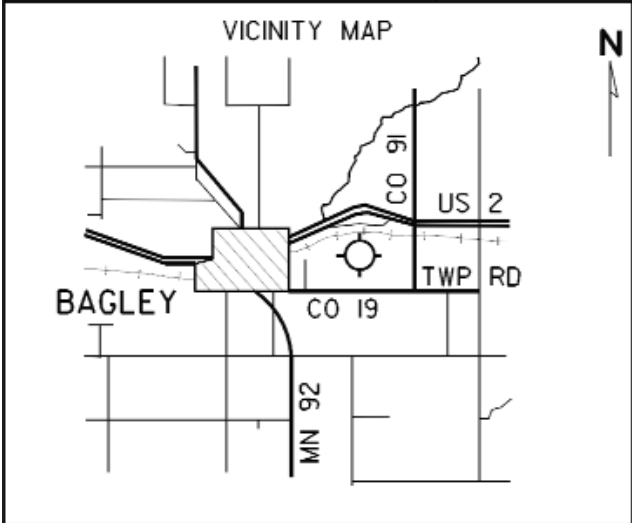

Lodging: Dutch Mill Motel - 218-694-2050 - 2 miles

Airport Events: None reported

Underwing Camp: No

Campgrounds: Lake Lomond - 2 miles

Local Attractions: Twin Pines Golf Course - North edge of Bagley
City park

Comments: Tiedown area available

FIELD ELEV. 1500'

(7Y4)

BAGLEY

SEC. CH: TWIN CITIES (N)
 LAT: 47° 31.5'
 LONG: 95° 21.7'
 COMM: CTAF: 122.9 (L)
 MPLS CTR: 134.75
 TPA: 2300' (800')

BAGLEY MUNICIPAL AIRPORT