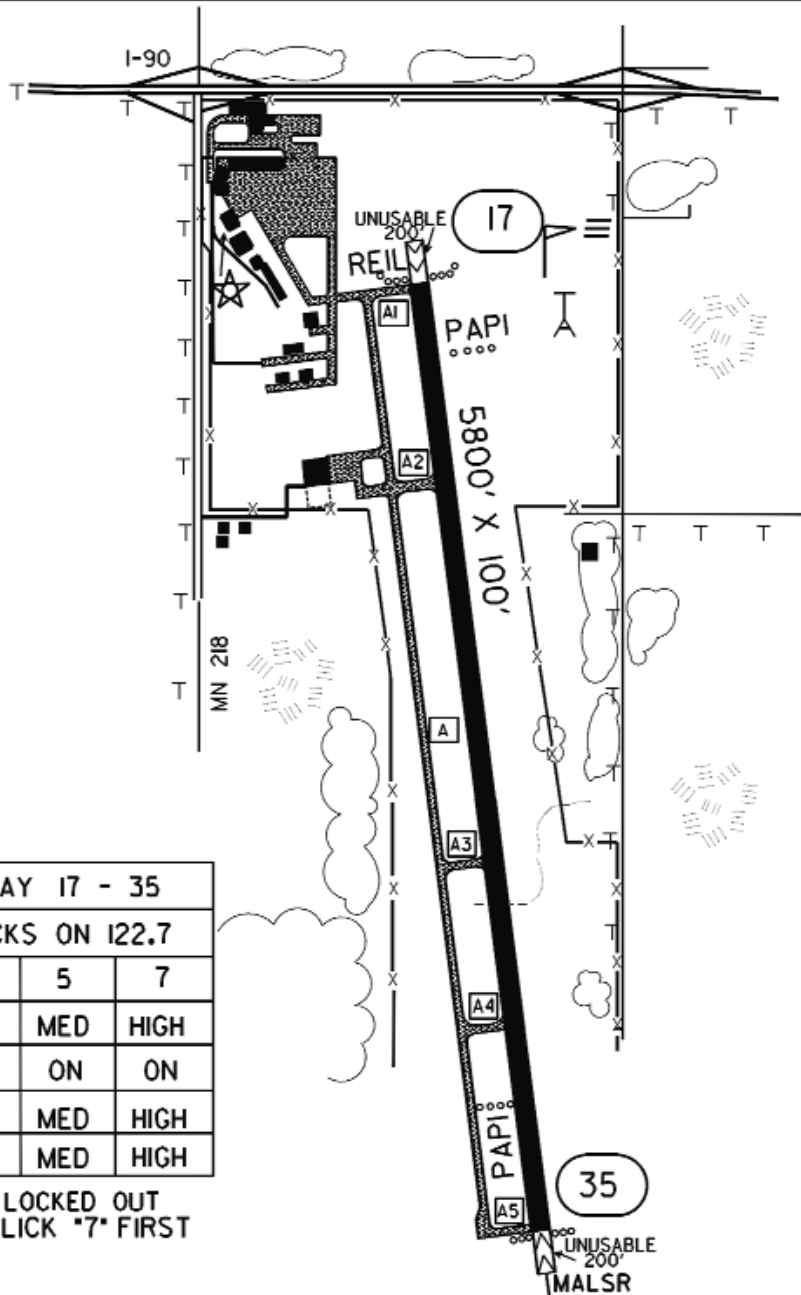

Comments: Airport manager's e-mail address:
austinaeroflight@austinaeroflight.com

FIELD ELEV. 1234'

(AUM)

AUSTIN

SEC. CH: CHICAGO NORTH
 LAT: 43° 39.8'
 LONG: 92° 56.0
 COMM: CTAF: 122.7(L)
 AWOS: 119.025 VHF
 ROCHESTER APP: 119.8
 MPLS CTR: 132.35
 RCO FSS: 122.5
 TPA: 2234' (1000')
 APPROACH: GPS, VOR, ILS
 RNAV, VOR/DME