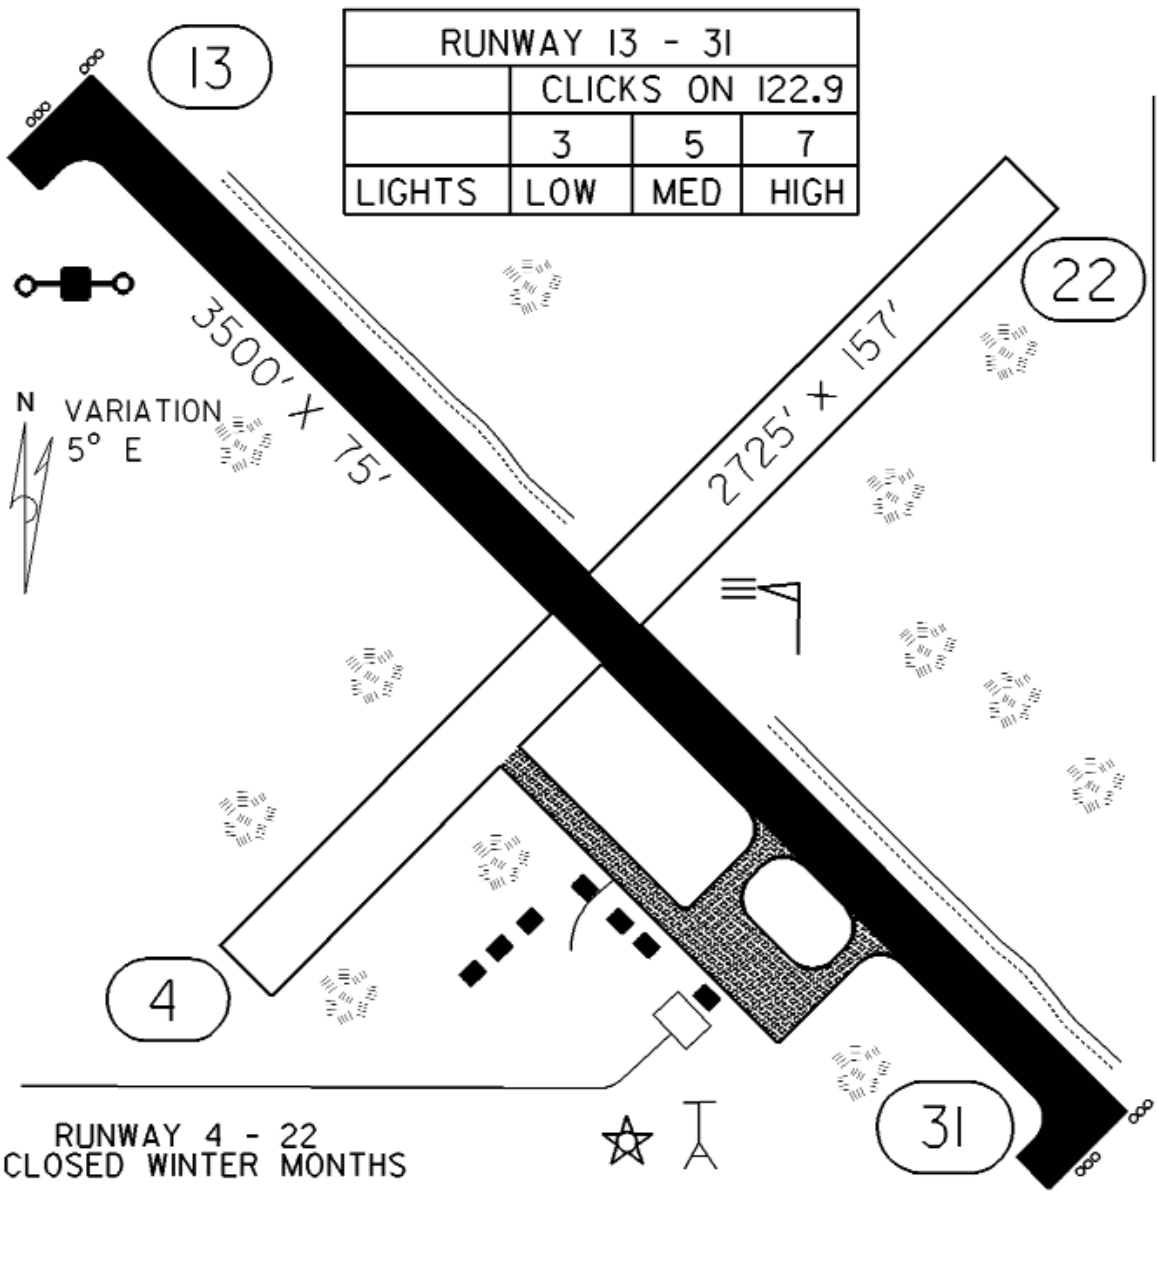

APPLETON MUNICIPAL AIRPORT

APPLETON