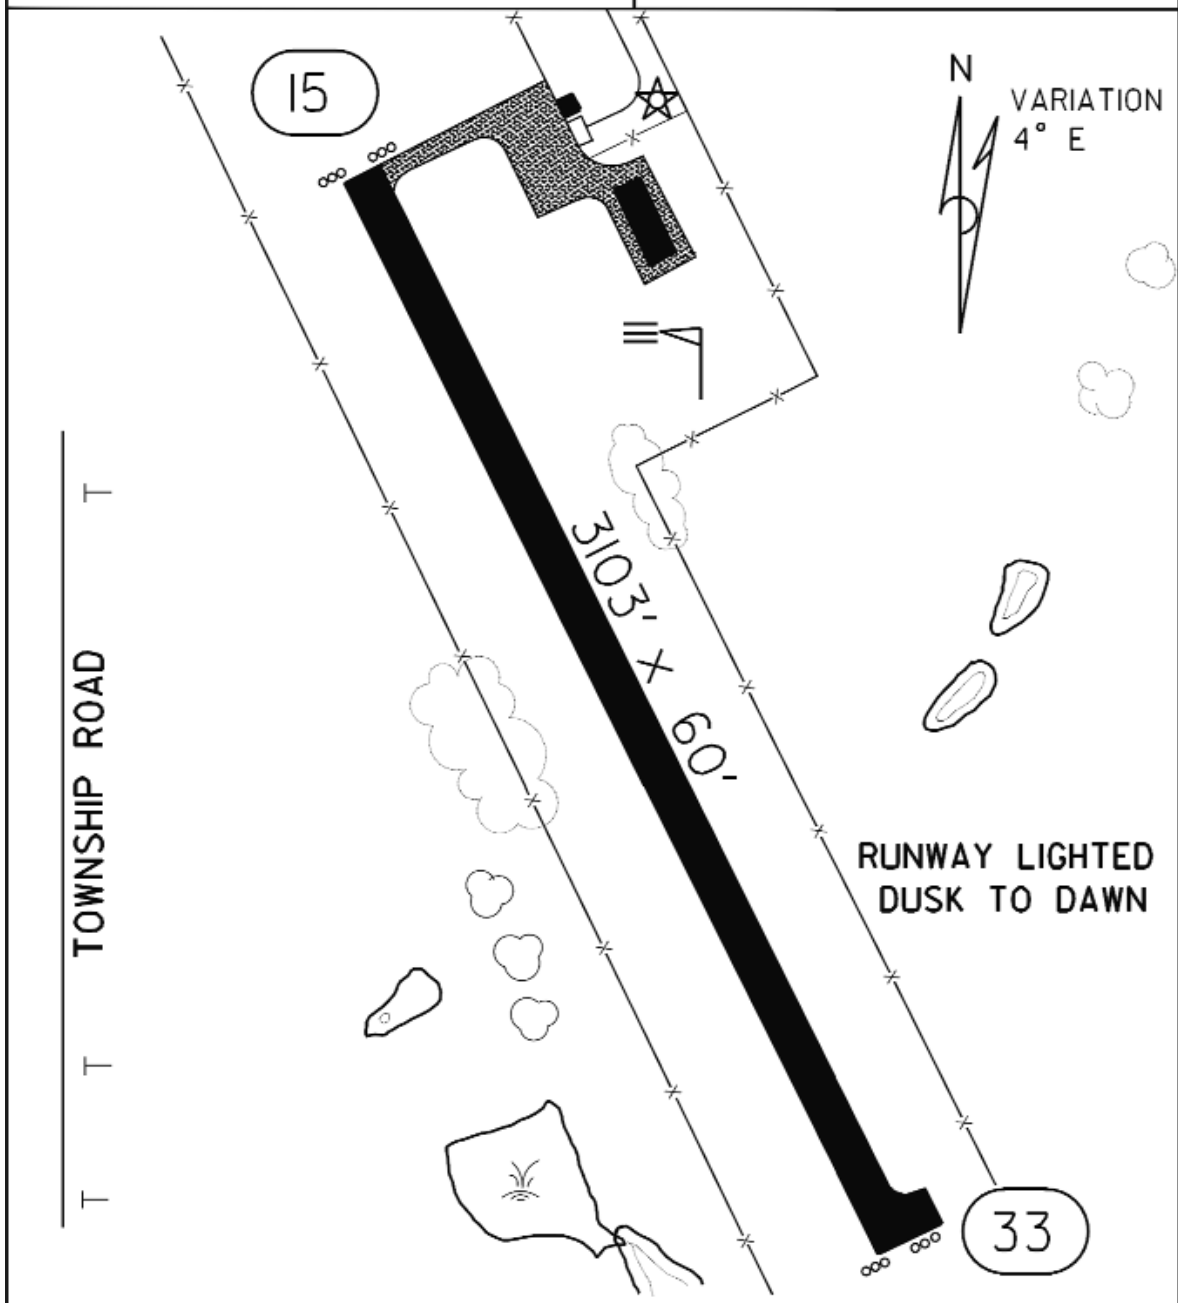

Comments: Other airport numbers - 507-530-1395 or
507-537-0814
When Fargo approach is closed contact:
MPLS CTR - 127.35

FIELD ELEV. 954'

(D00)

ADA

SEC. CH: TWIN CITIES (N)

LAT: 47° 15.6'

LONG: 96° 24.0'

COMM: CTAF: 122.9

FARGO APP: 120.4

MPLS CTR: 127.35

TPA: 1754' (800')

APPROACH: GPS

NORMAN CO.-ADA-TWIN VALLEY AIRPORT

ADA