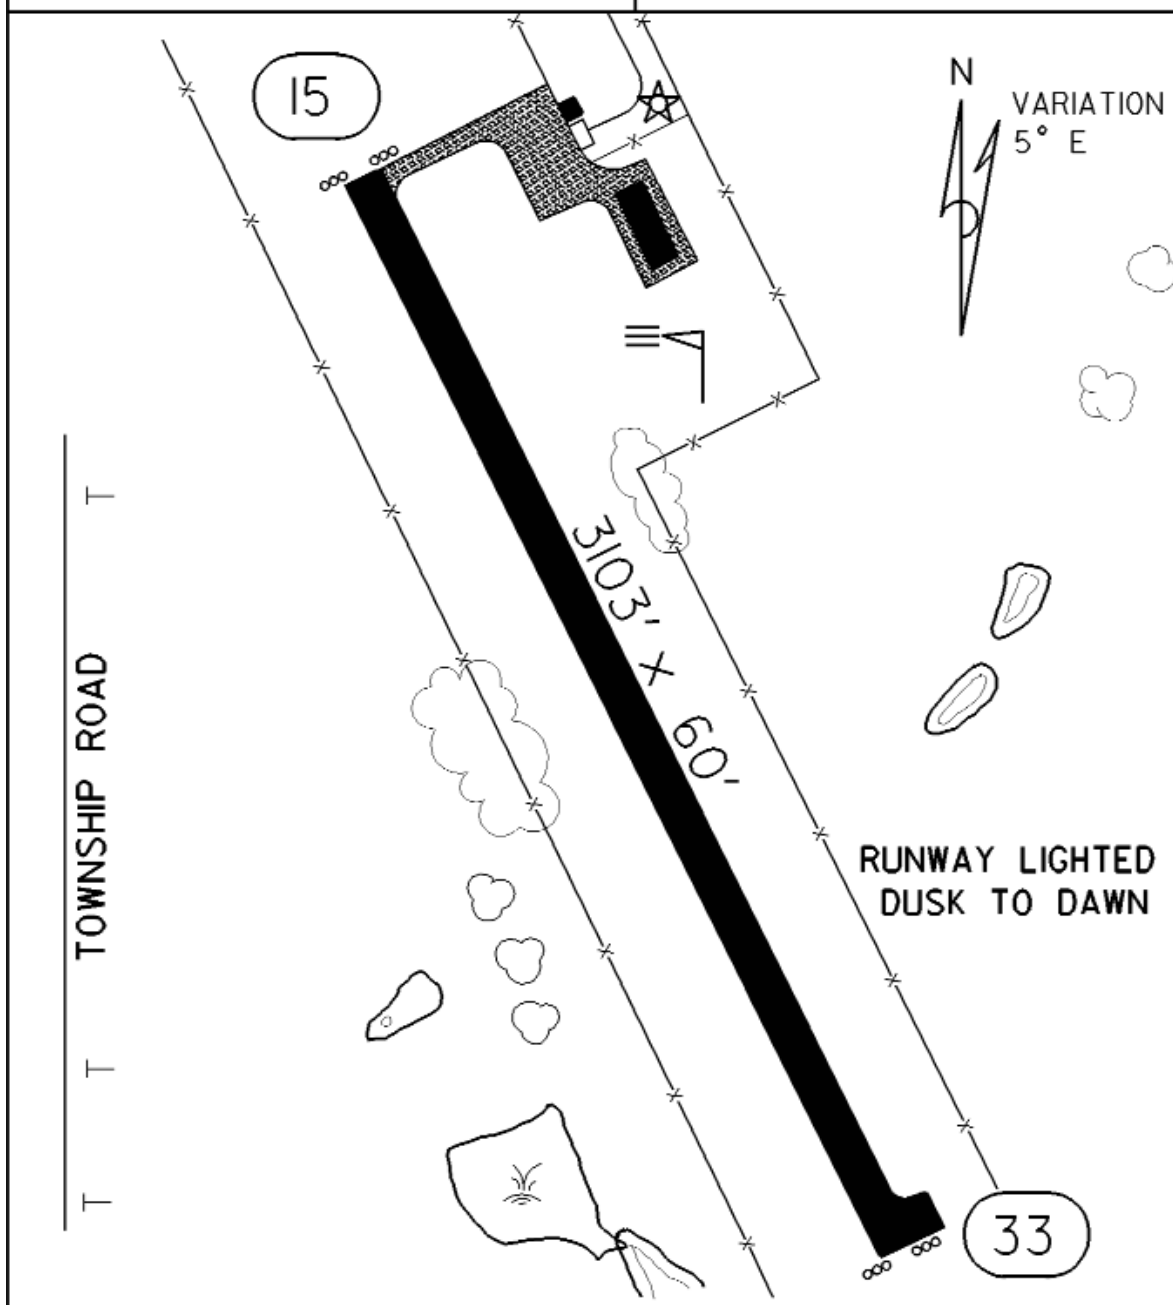

Comments: Other airport numbers - 507-530-1395 or
507-537-0814
When Fargo approach is closed contact:
MPLS CTR - 127.35

FIELD ELEV. 954'

(DØØ)

ADA

SEC. CH: TWIN CITIES (N)

LAT: 47° 15.6'

LONG: 96° 24.0'

COMM: CTAF: 122.9

FARGO APP: 120.4

MPLS CTR: 127.35

RNAV: (FAR 116.2) R022 D35.6

TPA: 1754' (800')

APPROACH: GPS

NORMAN CO.-ADA-TWIN VALLEY AIRPORT

ADA