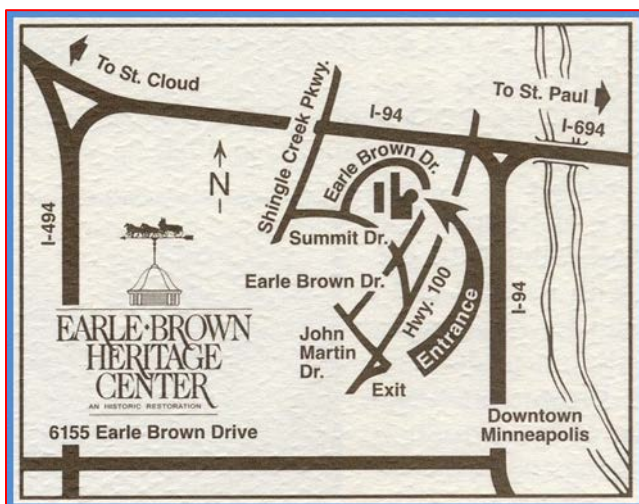

From the West:

Take I-94 East and I-694 East to Shingle Creek Parkway exit, follow cloverleaf around, turn left onto Shingle Creek Parkway, left at stoplight (Summit Drive North), left again one block at Earle Brown Drive (first turn), follow around to the main entrance on your right.

From the East:

Take I-94 West and I-694 West to Shingle Creek Parkway exit, follow cloverleaf around, turn right onto Shingle Creek Parkway, left at second stoplight (Summit Drive North), left again one block at Earle Brown Drive, follow around to the main entrance on your right.

From the South:

Take I-494 West to Hwy. 100 North, exit at John Martin Drive. At top of exit, cross through intersection 57th Avenue North to John Martin Drive, turn left, continue to first stop sign, turn right onto Earle Brown Drive, continue through next stop sign, and watch for main entrance on your left.

From the North:

Take I-35 South to I-694 West, then to Shingle Creek Parkway exit, follow cloverleaf around, turn right onto Shingle Creek, left at second stoplight (Summit Drive North), left again one block at Earle Brown Drive, follow around to the main entrance on your right.