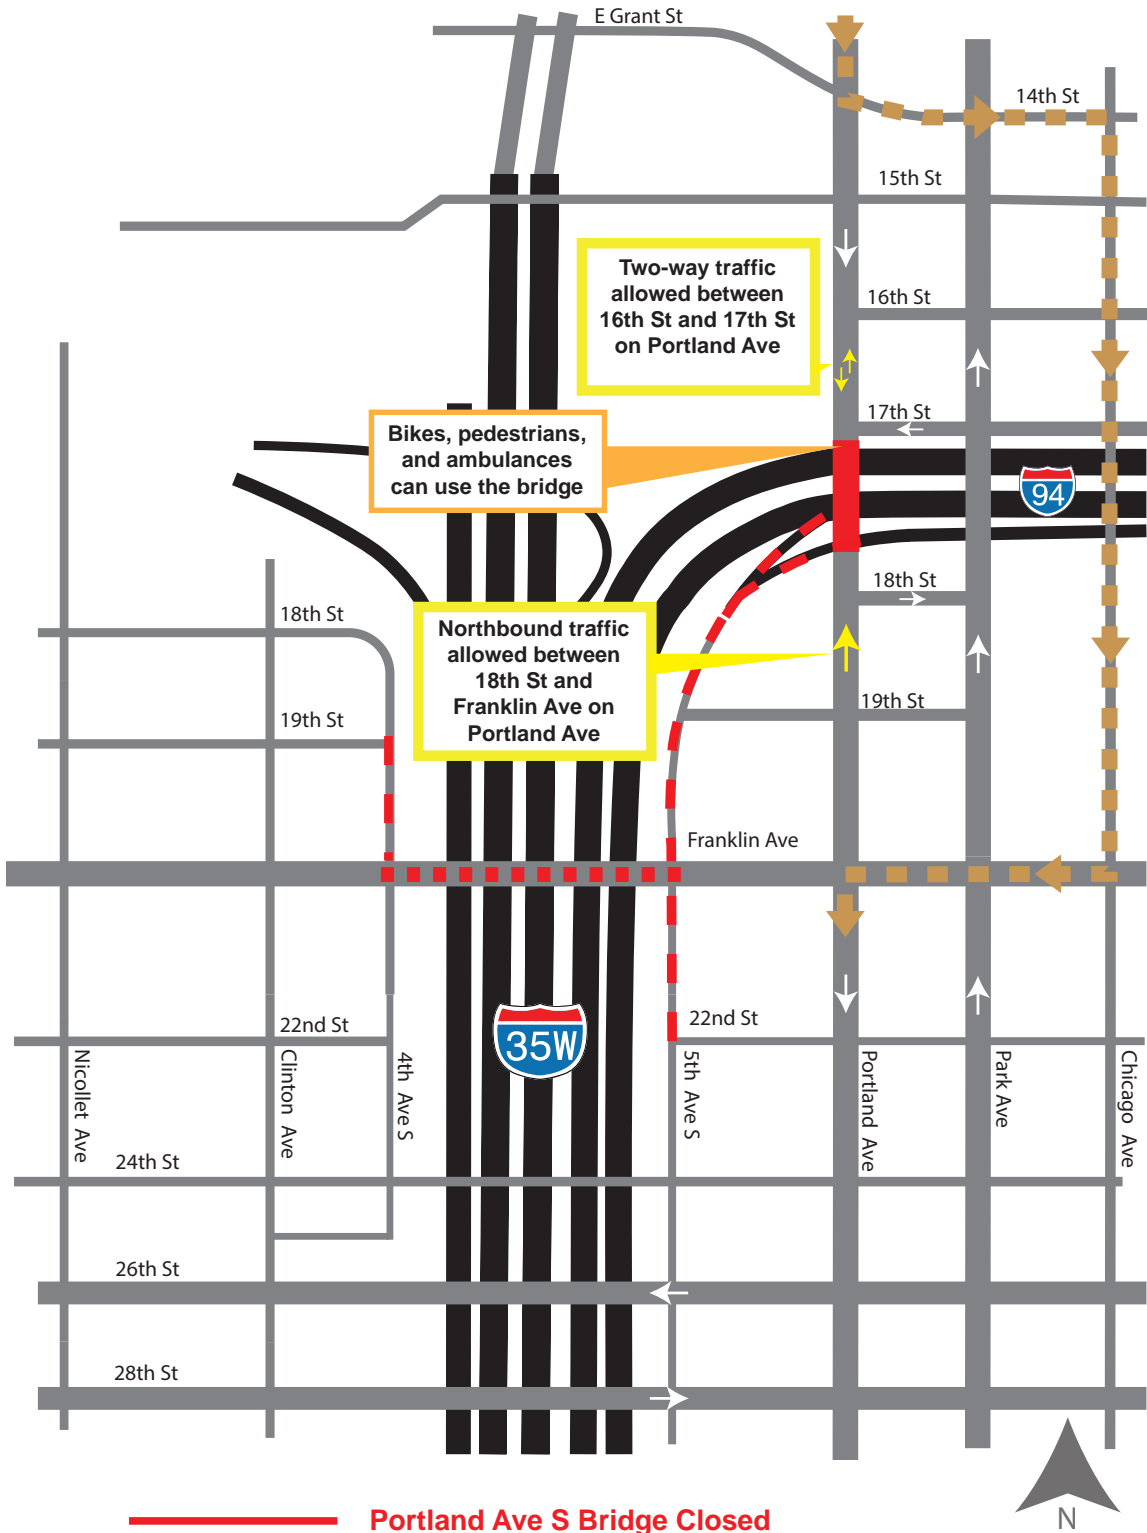

Portland Ave Bridge Closure

October 6, 2017 – November 2017

- **Portland Ave S Bridge Closed**
- - - - - **Portland Ave Bridge Detour**
14th St to Chicago Ave to Franklin Ave to Portland Ave

■ ■ ■ ■ ■ ■ ■ ■ **NOTE: Other closures in the area:**
 Franklin Ave Bridge
 5th Ave S between 22nd St and 19th St
 4th Ave S at 19th St
 5th Ave S ramps to I-35W and I-94